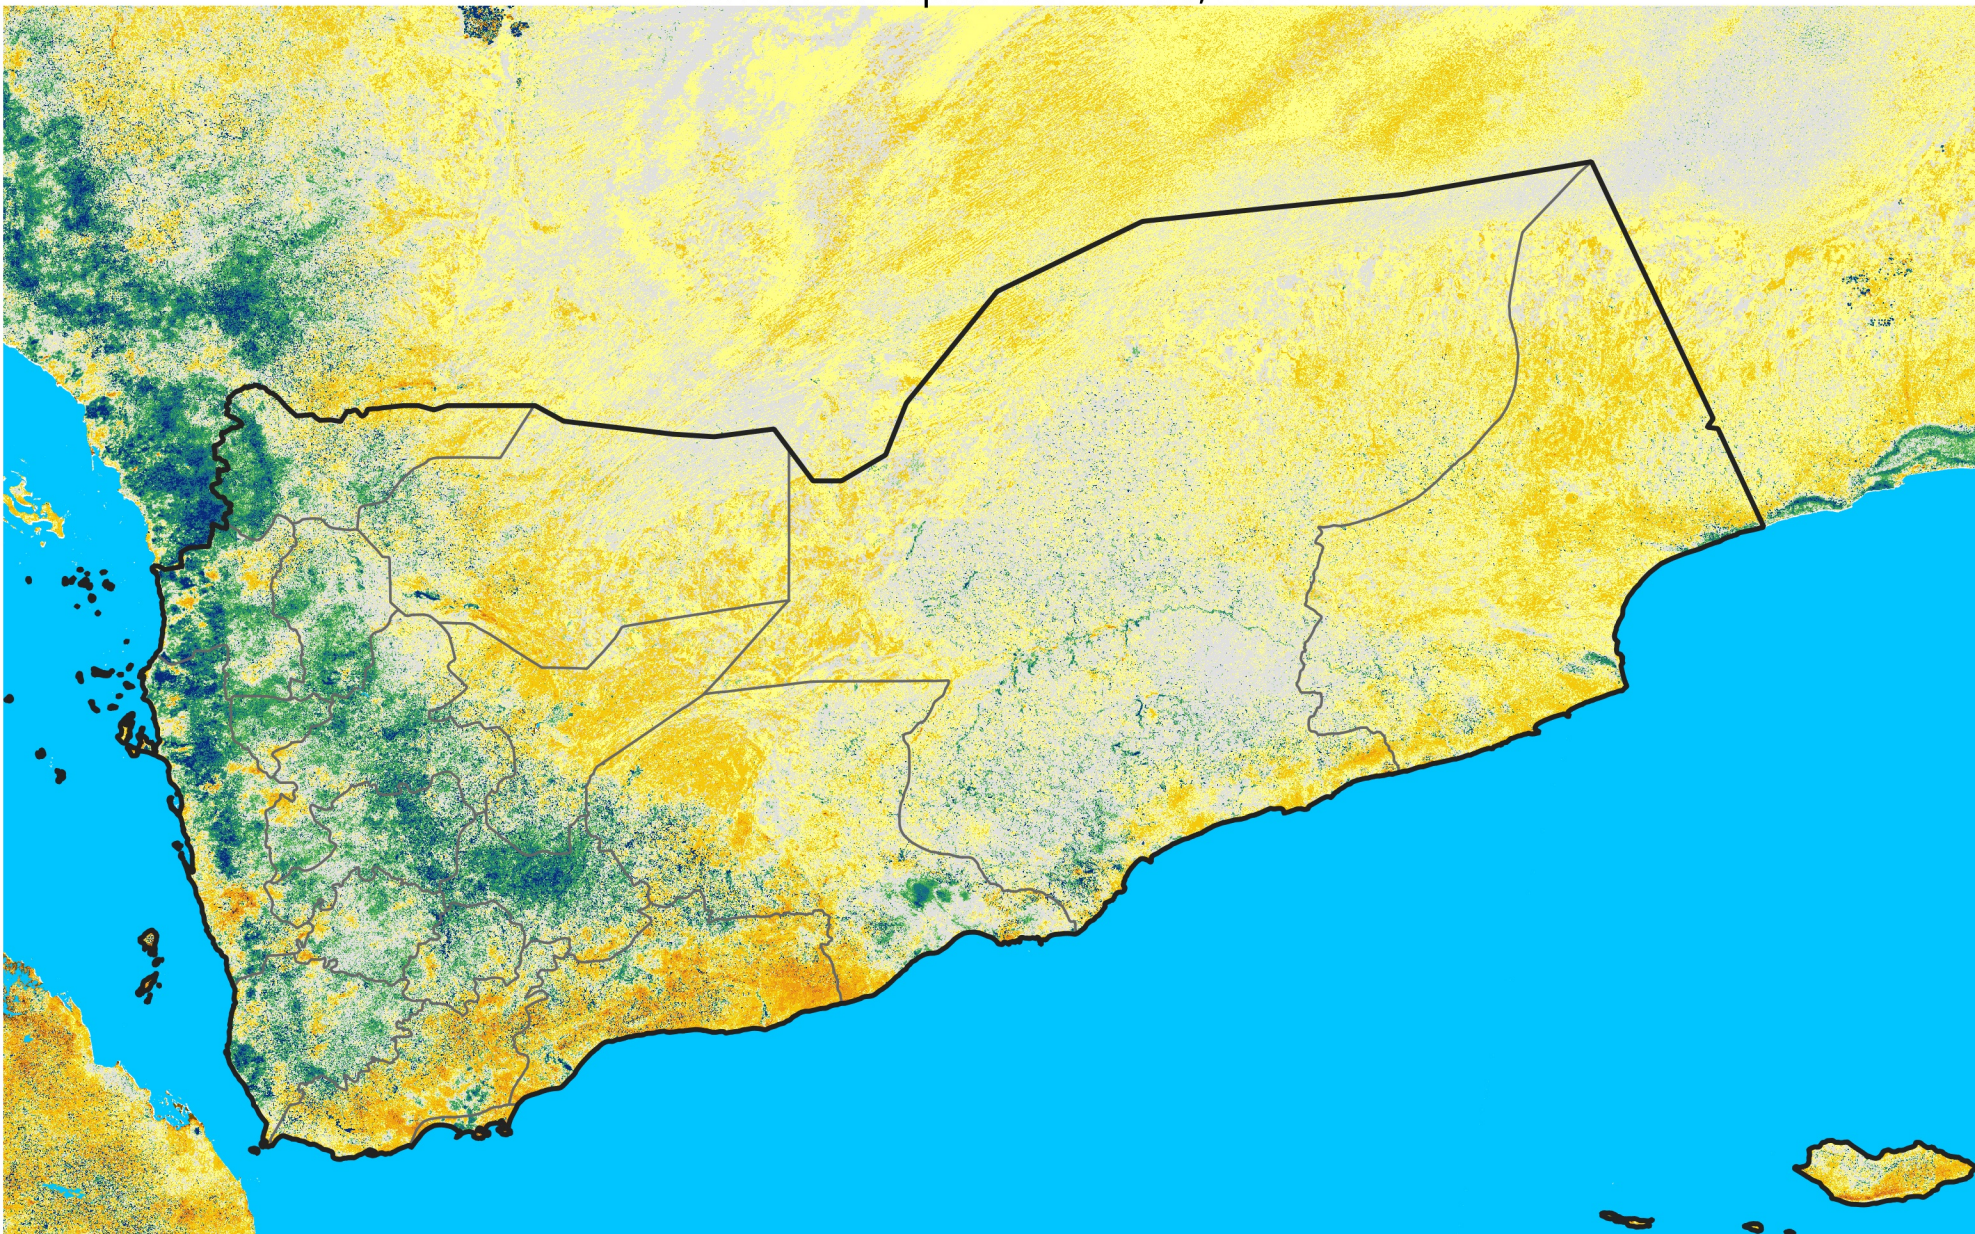

Yemen

Percent of Mean NDVI

2016 / mean (2003 - 2022)

Period 27 / September 21 - 30, 2016

Percent of Normal