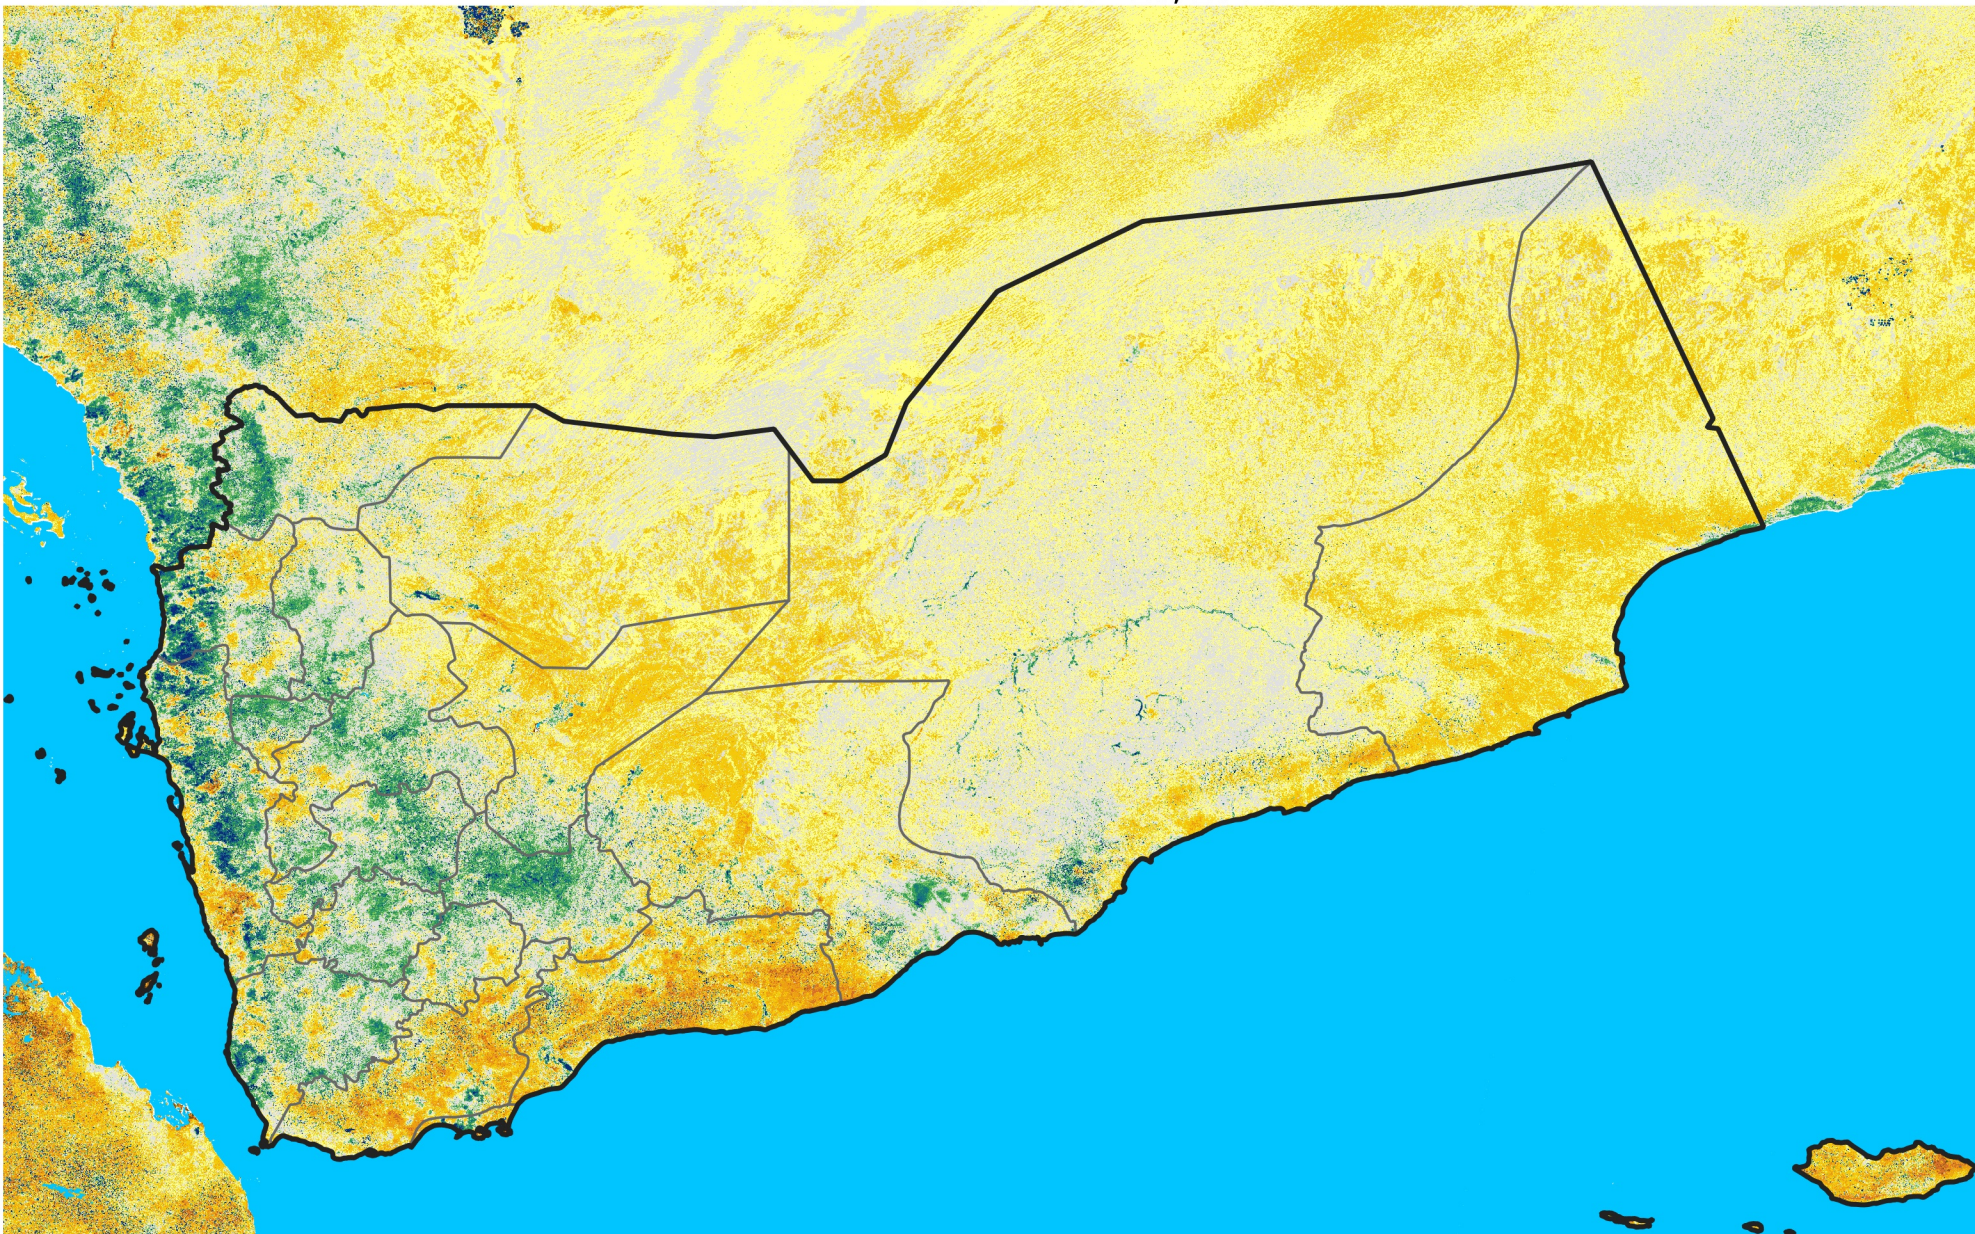

Yemen

Percent of Mean NDVI

2016 / mean (2003 - 2022)

Period 29 / October 11 - 20, 2016

Percent of Normal