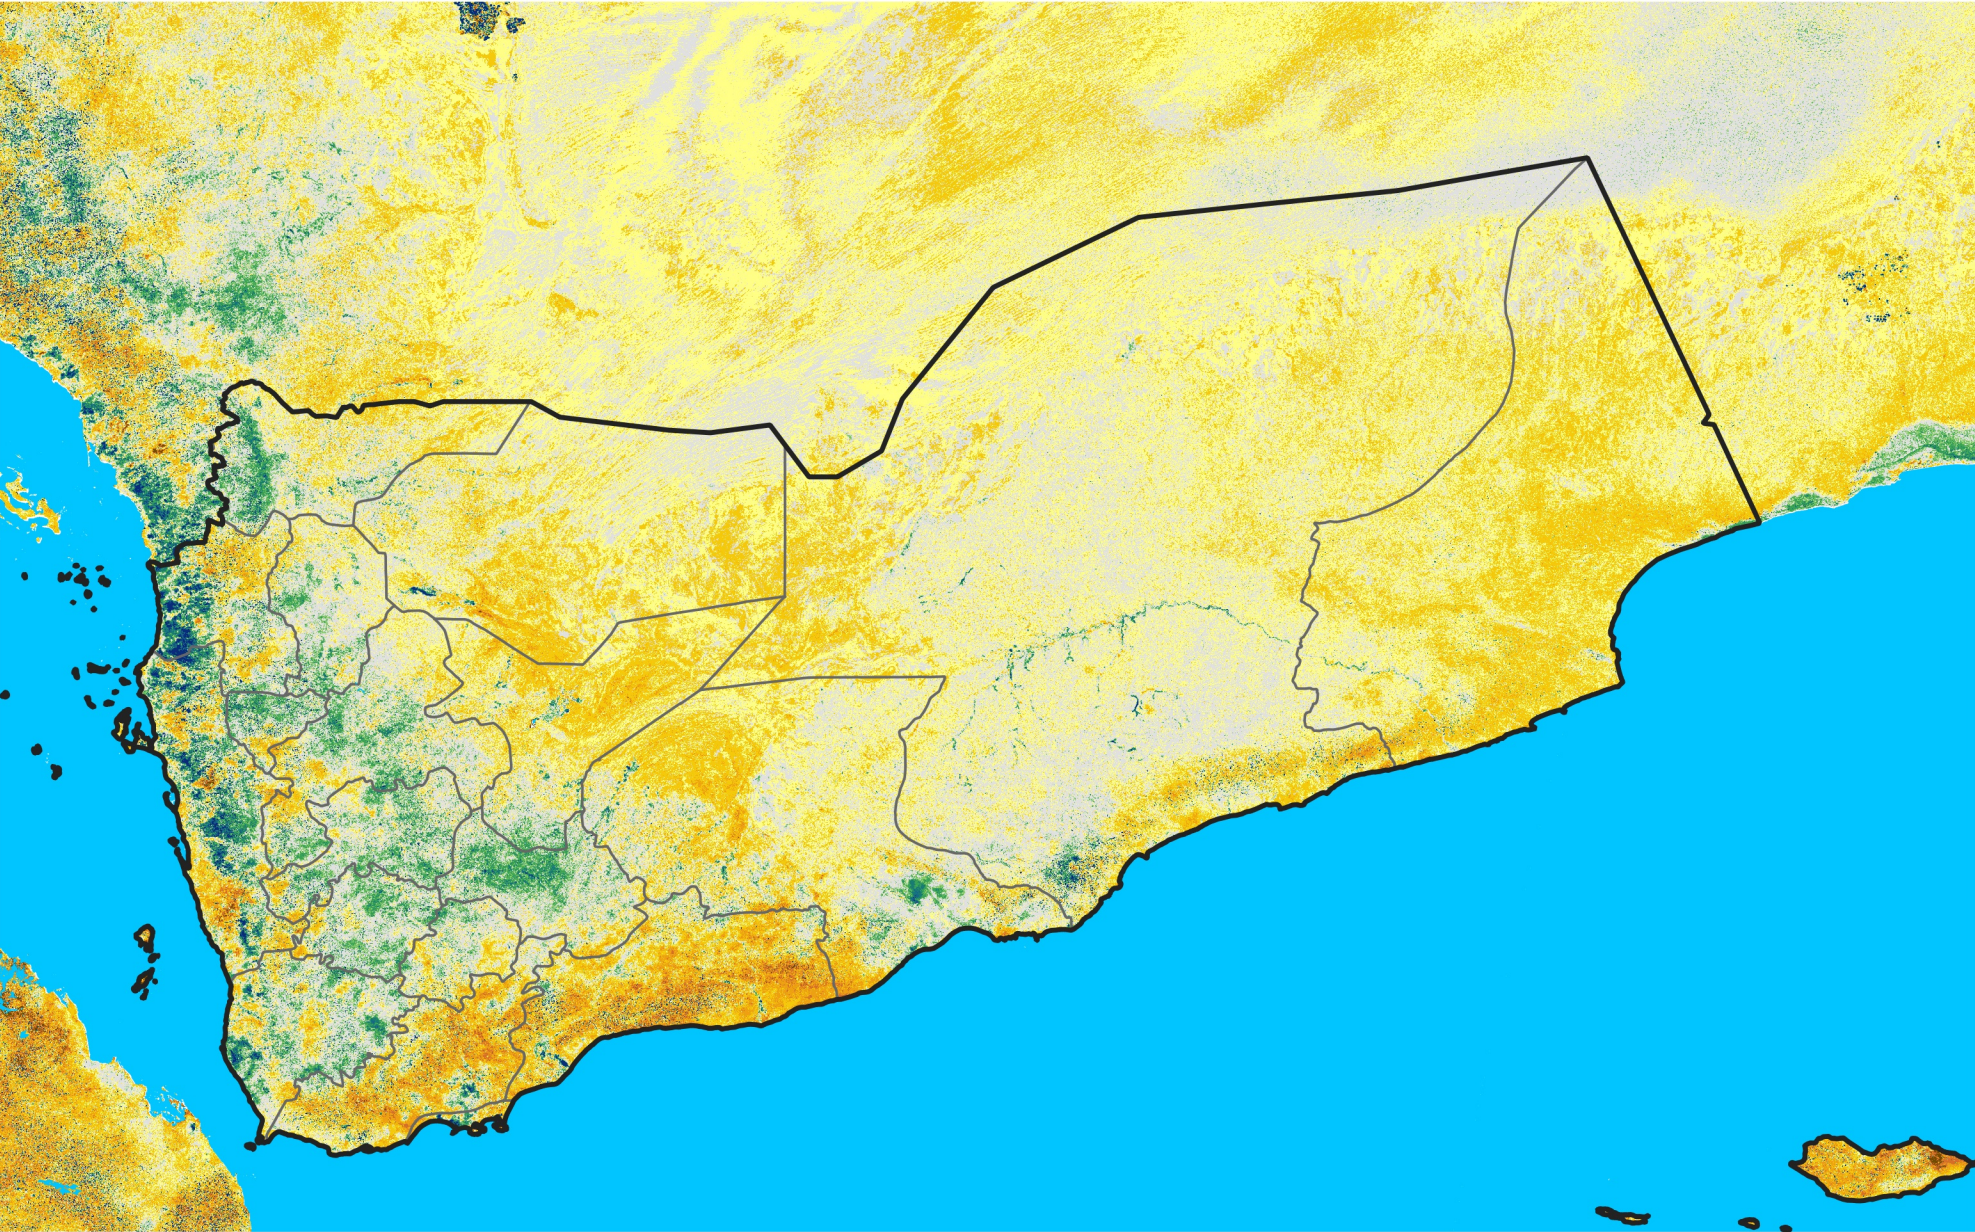

Yemen

Percent of Mean NDVI

2016 / mean (2003 - 2022)

Period 30 / October 21 - 31, 2016

Percent of Normal