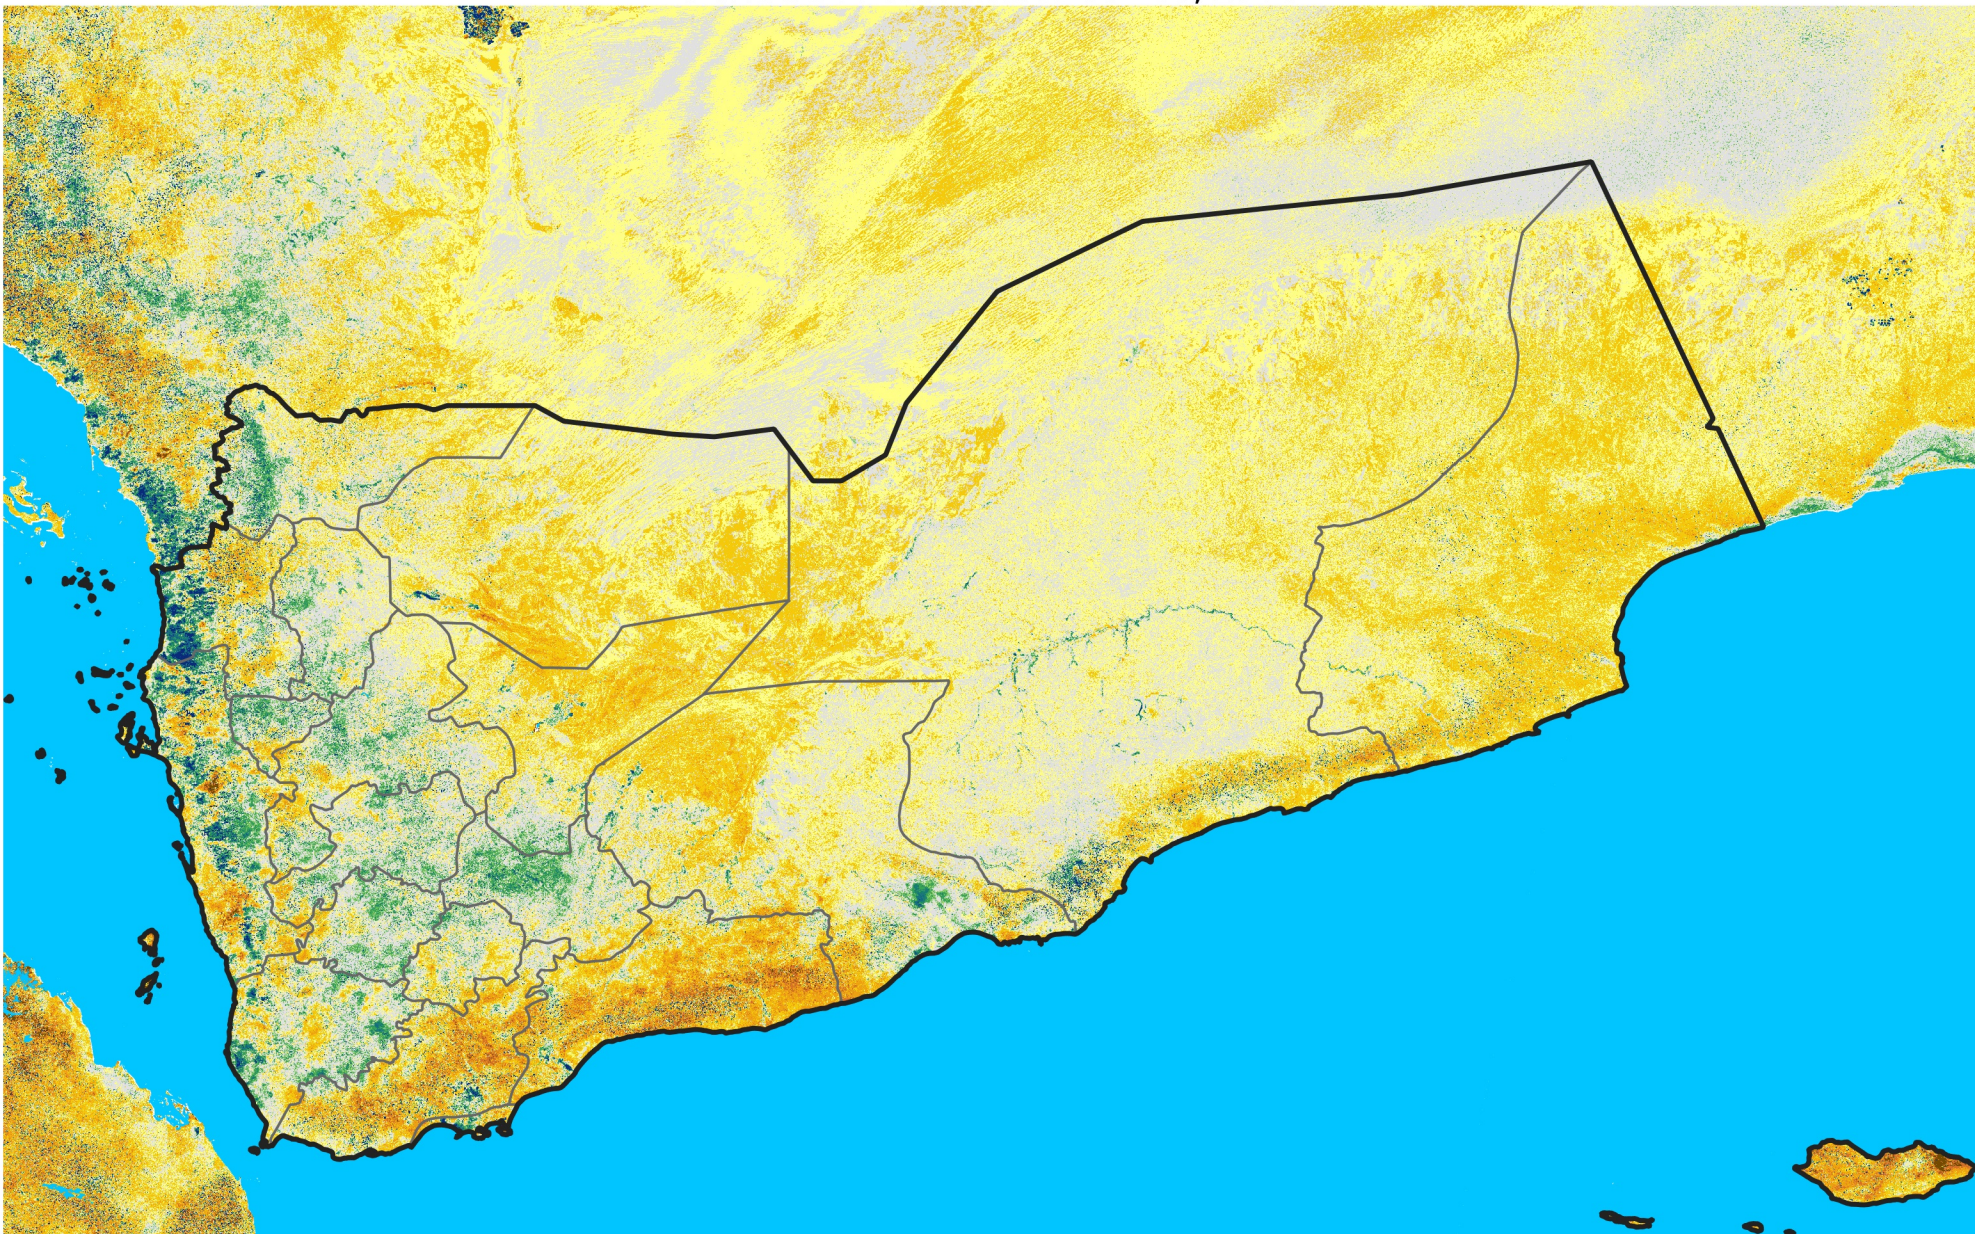

Yemen

Percent of Mean NDVI

2016 / mean (2003 - 2022)

Period 31 / November 01 - 10, 2016

Percent of Normal