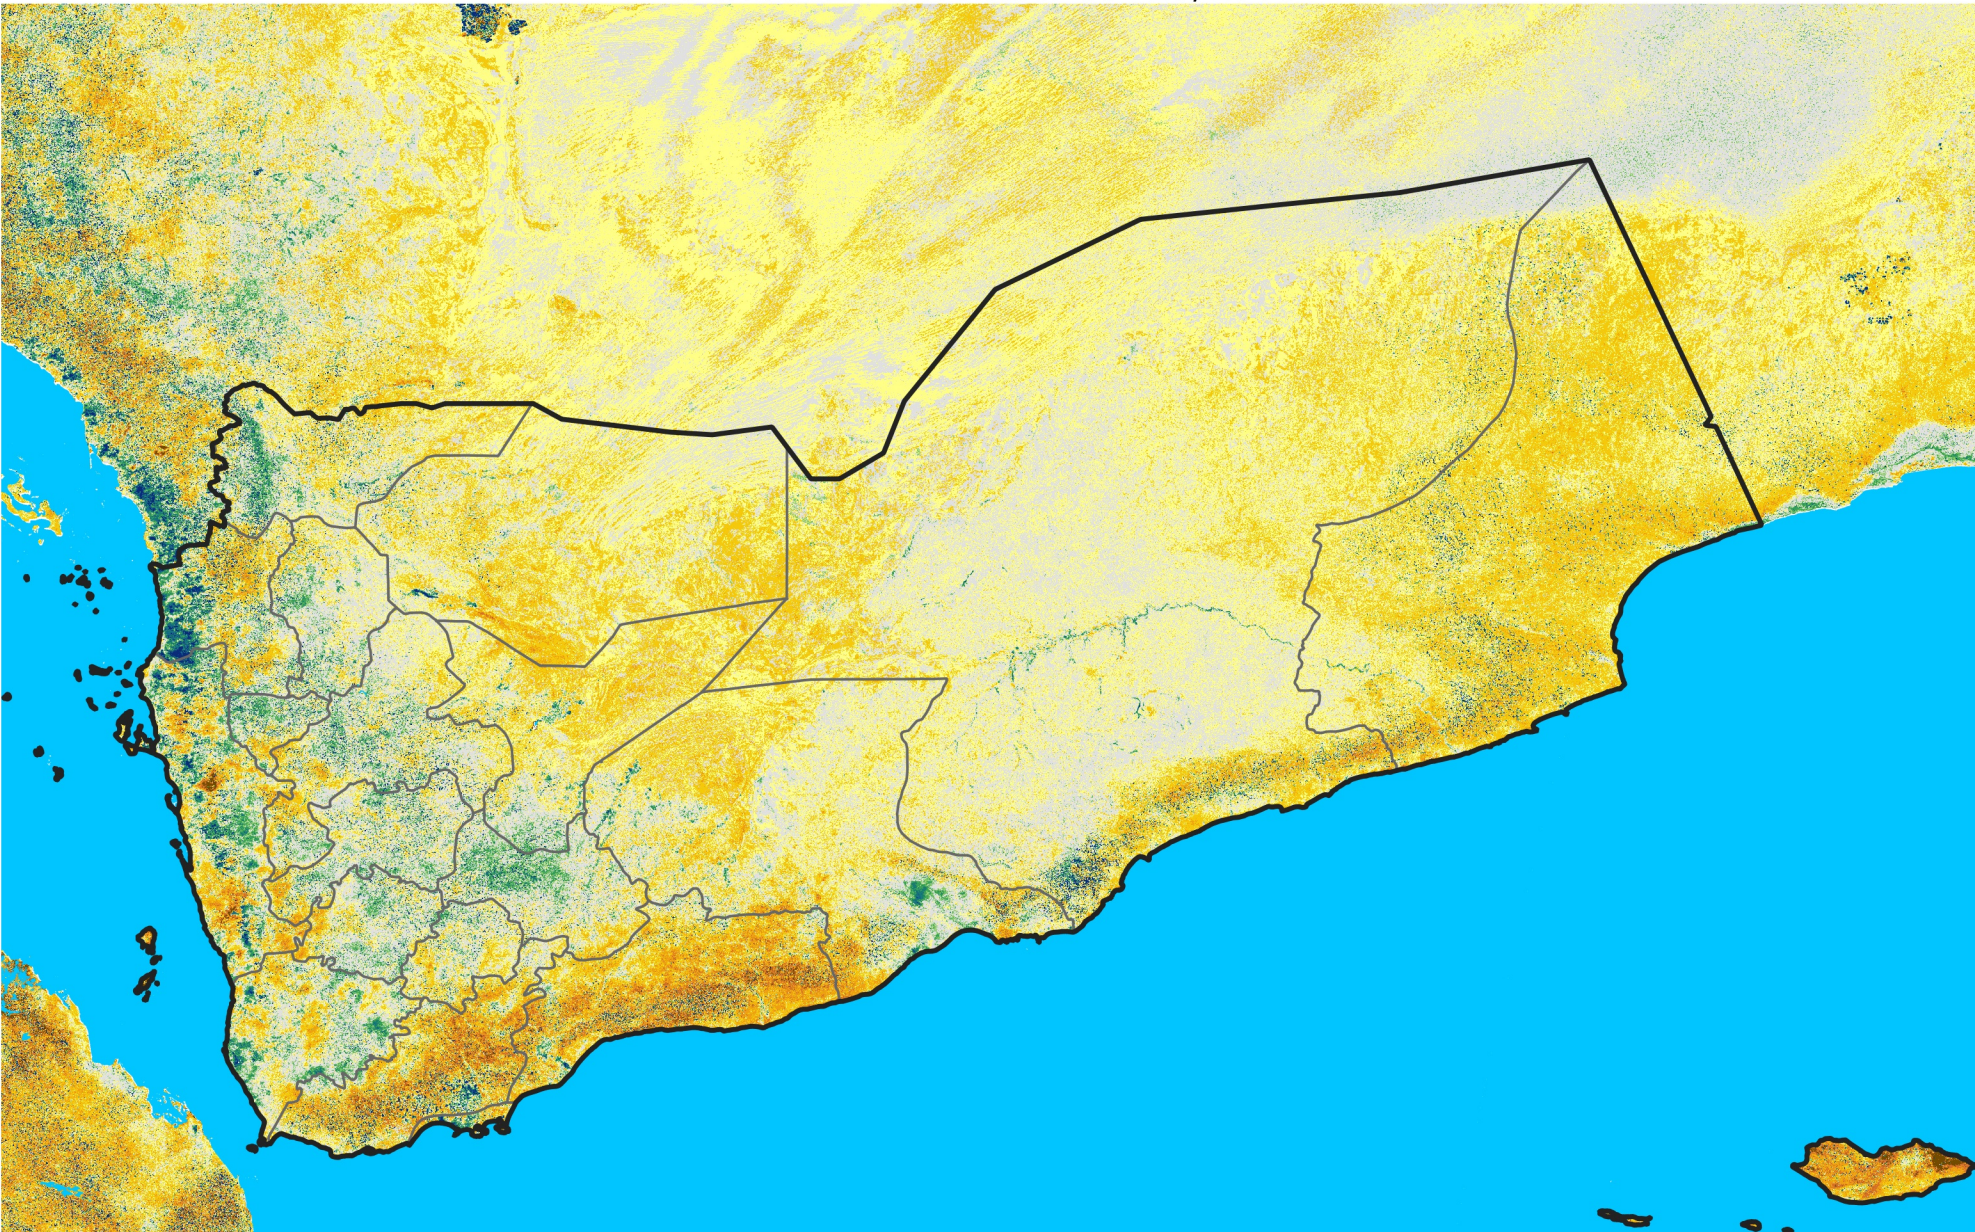

Yemen

Percent of Mean NDVI

2016 / mean (2003 - 2022)

Period 32 / November 11 - 20, 2016

Percent of Normal