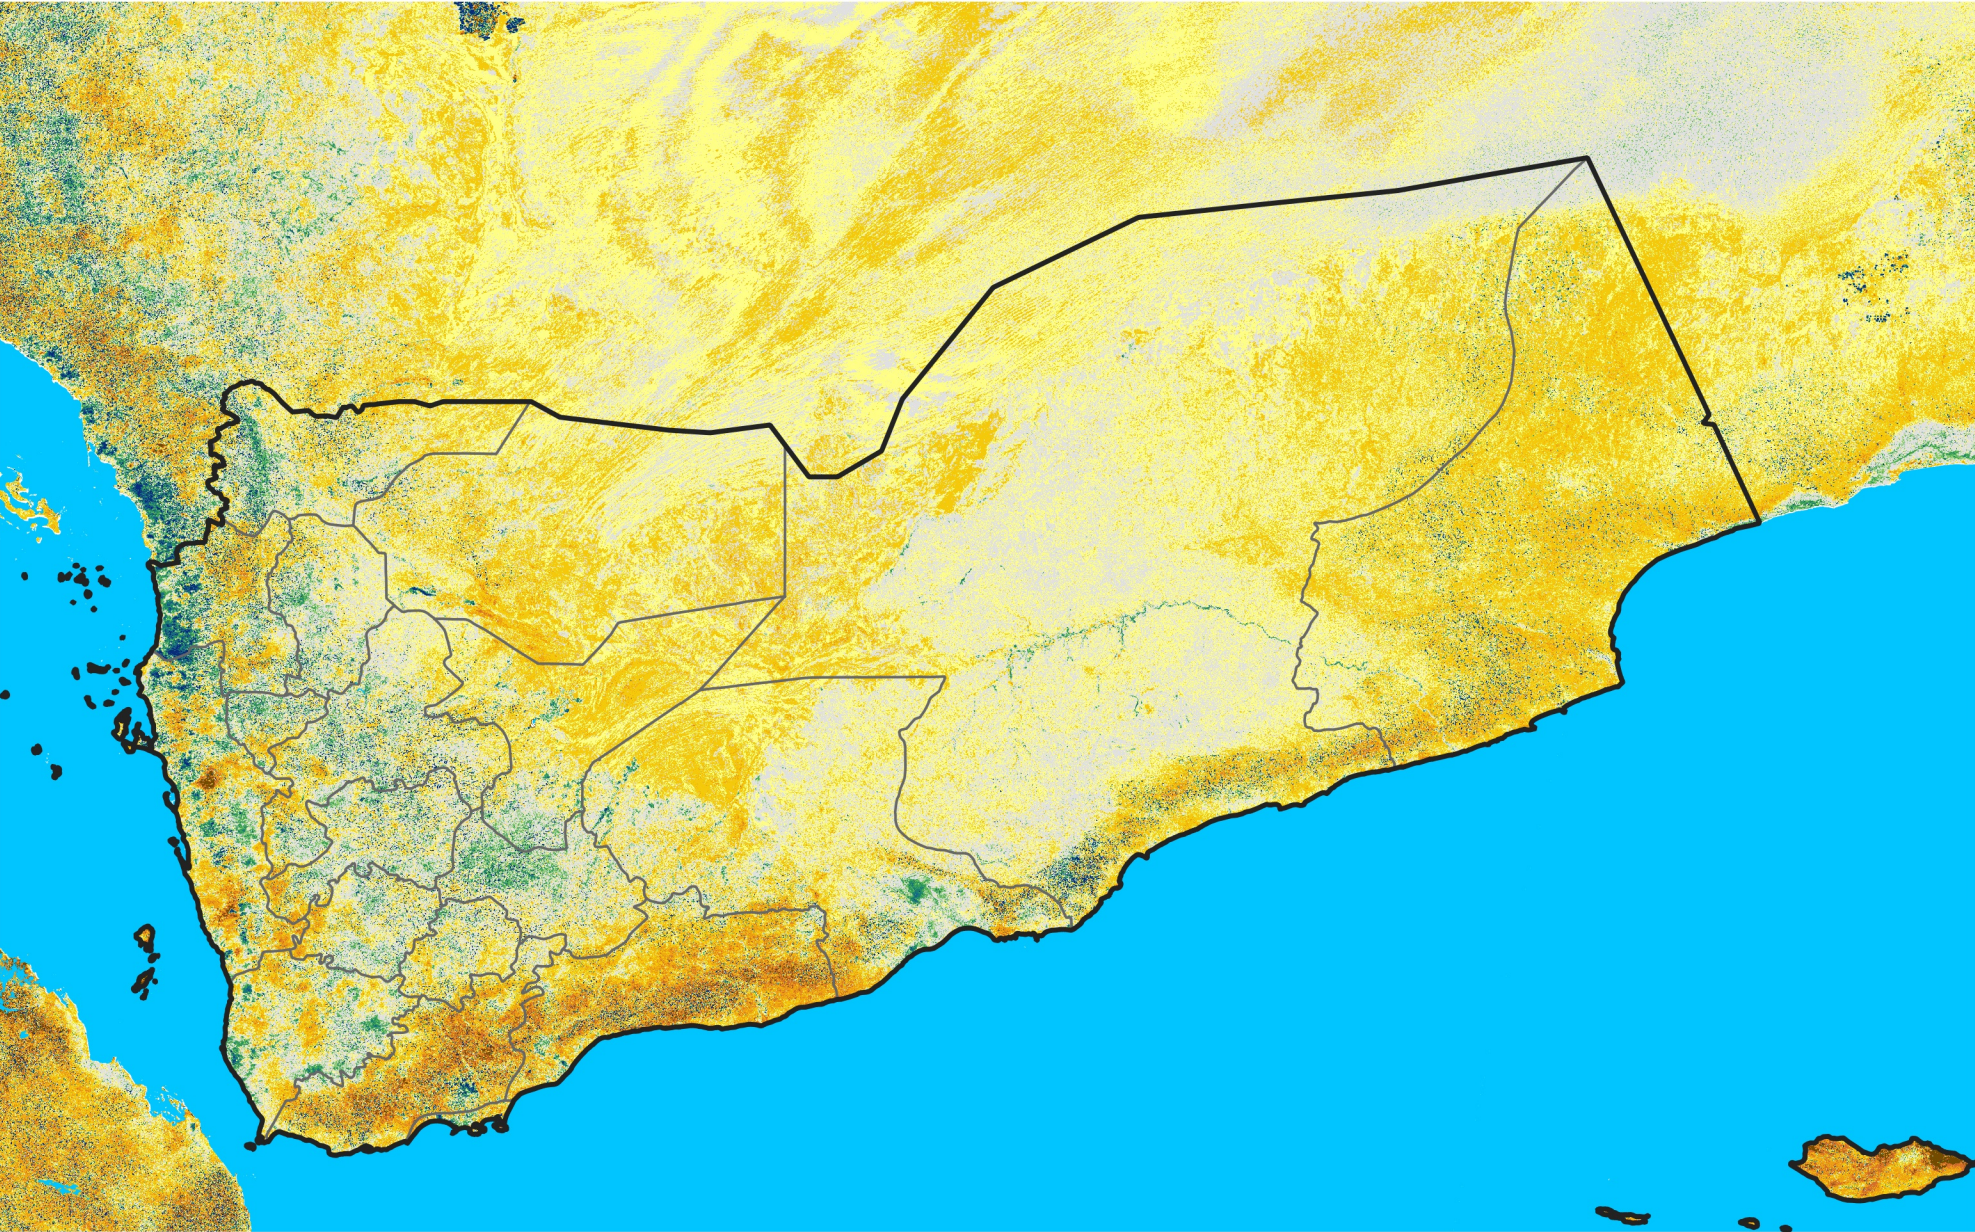

# Yemen

## Percent of Mean NDVI

2016 / mean (2003 - 2022)

Period 33 / November 21 - 30, 2016