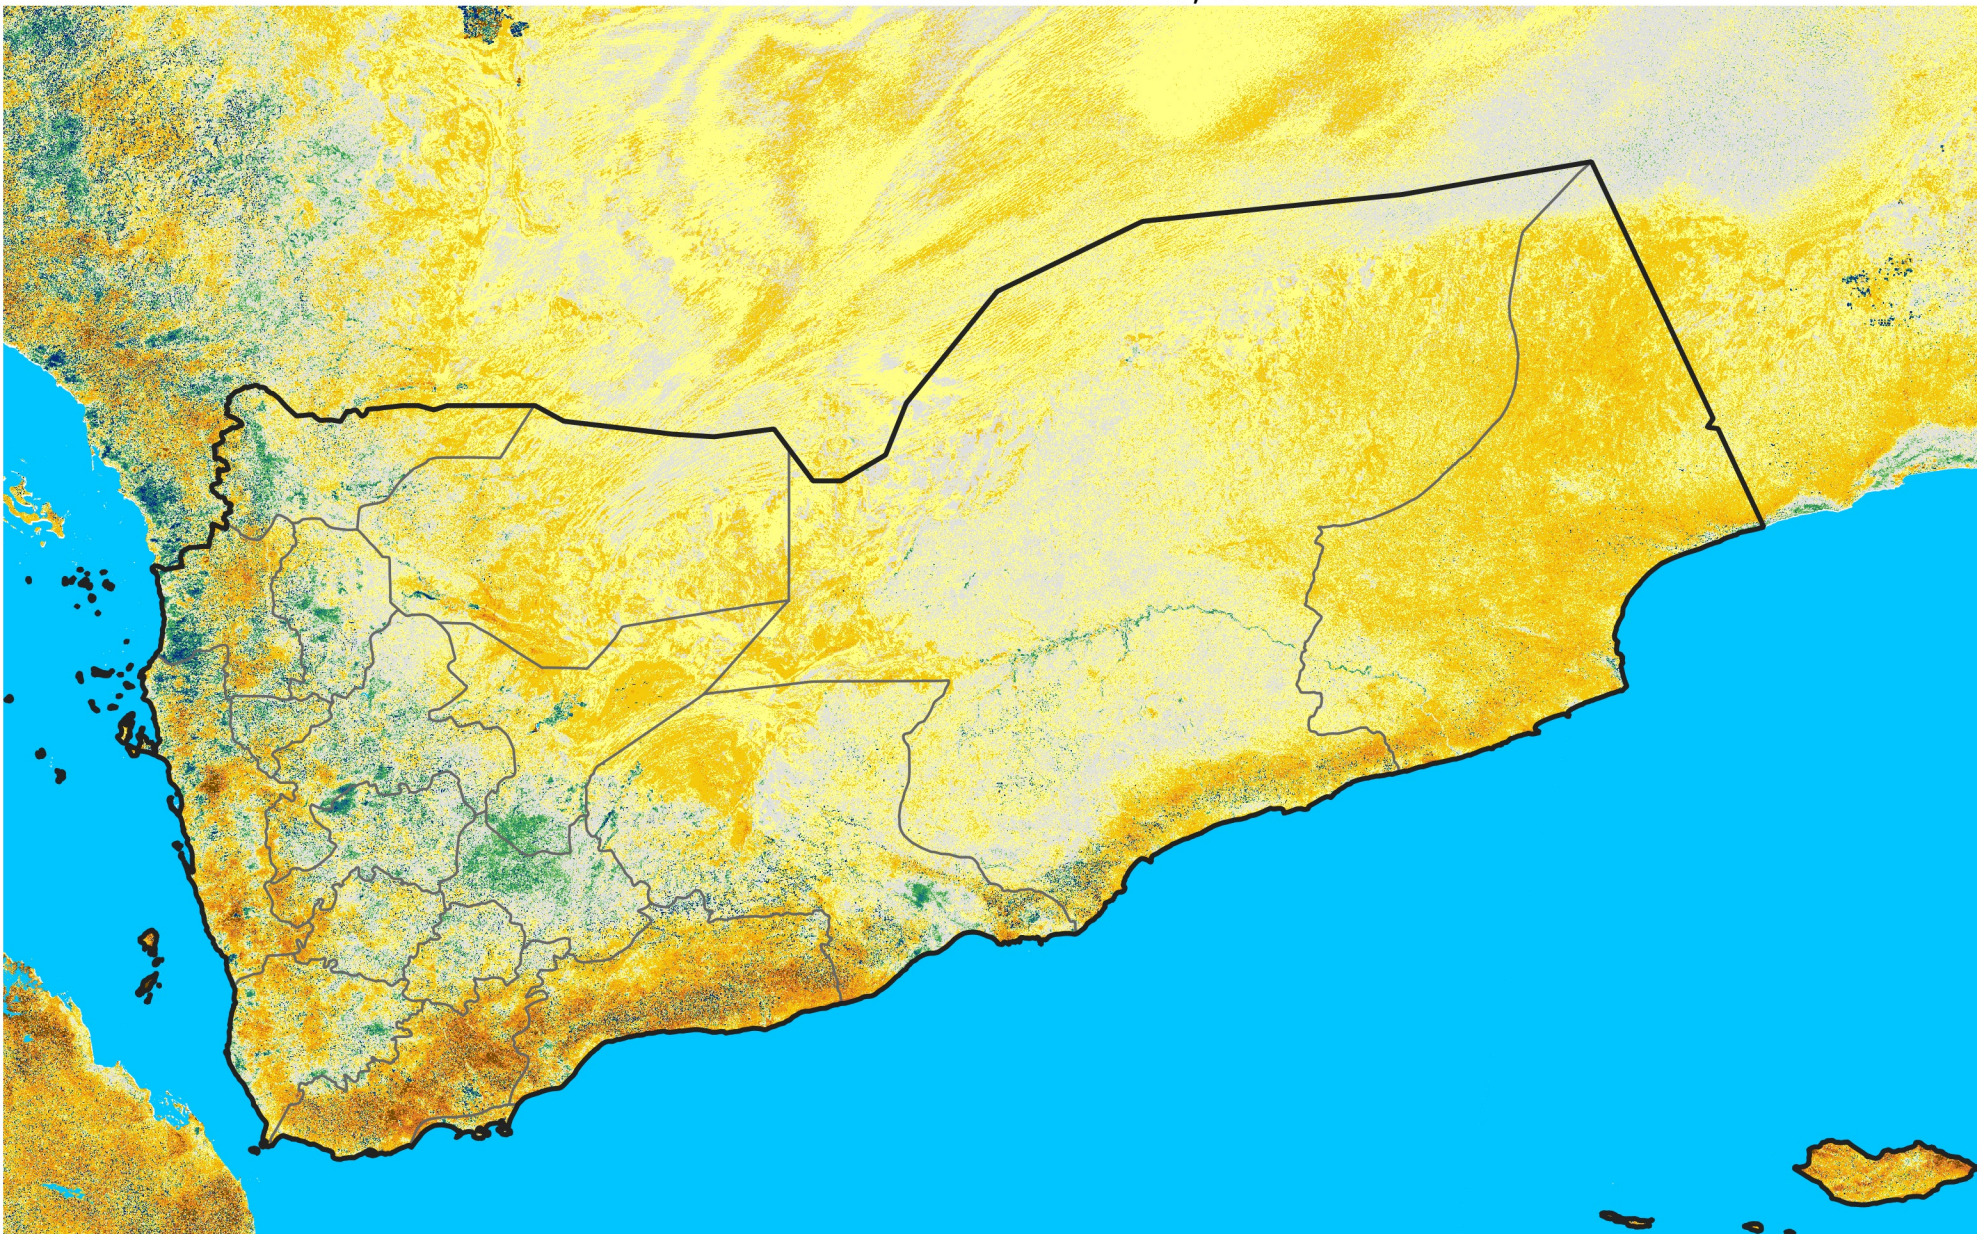

Yemen

Percent of Mean NDVI

2016 / mean (2003 - 2022)

Period 35 / December 11 - 20, 2016

Percent of Normal