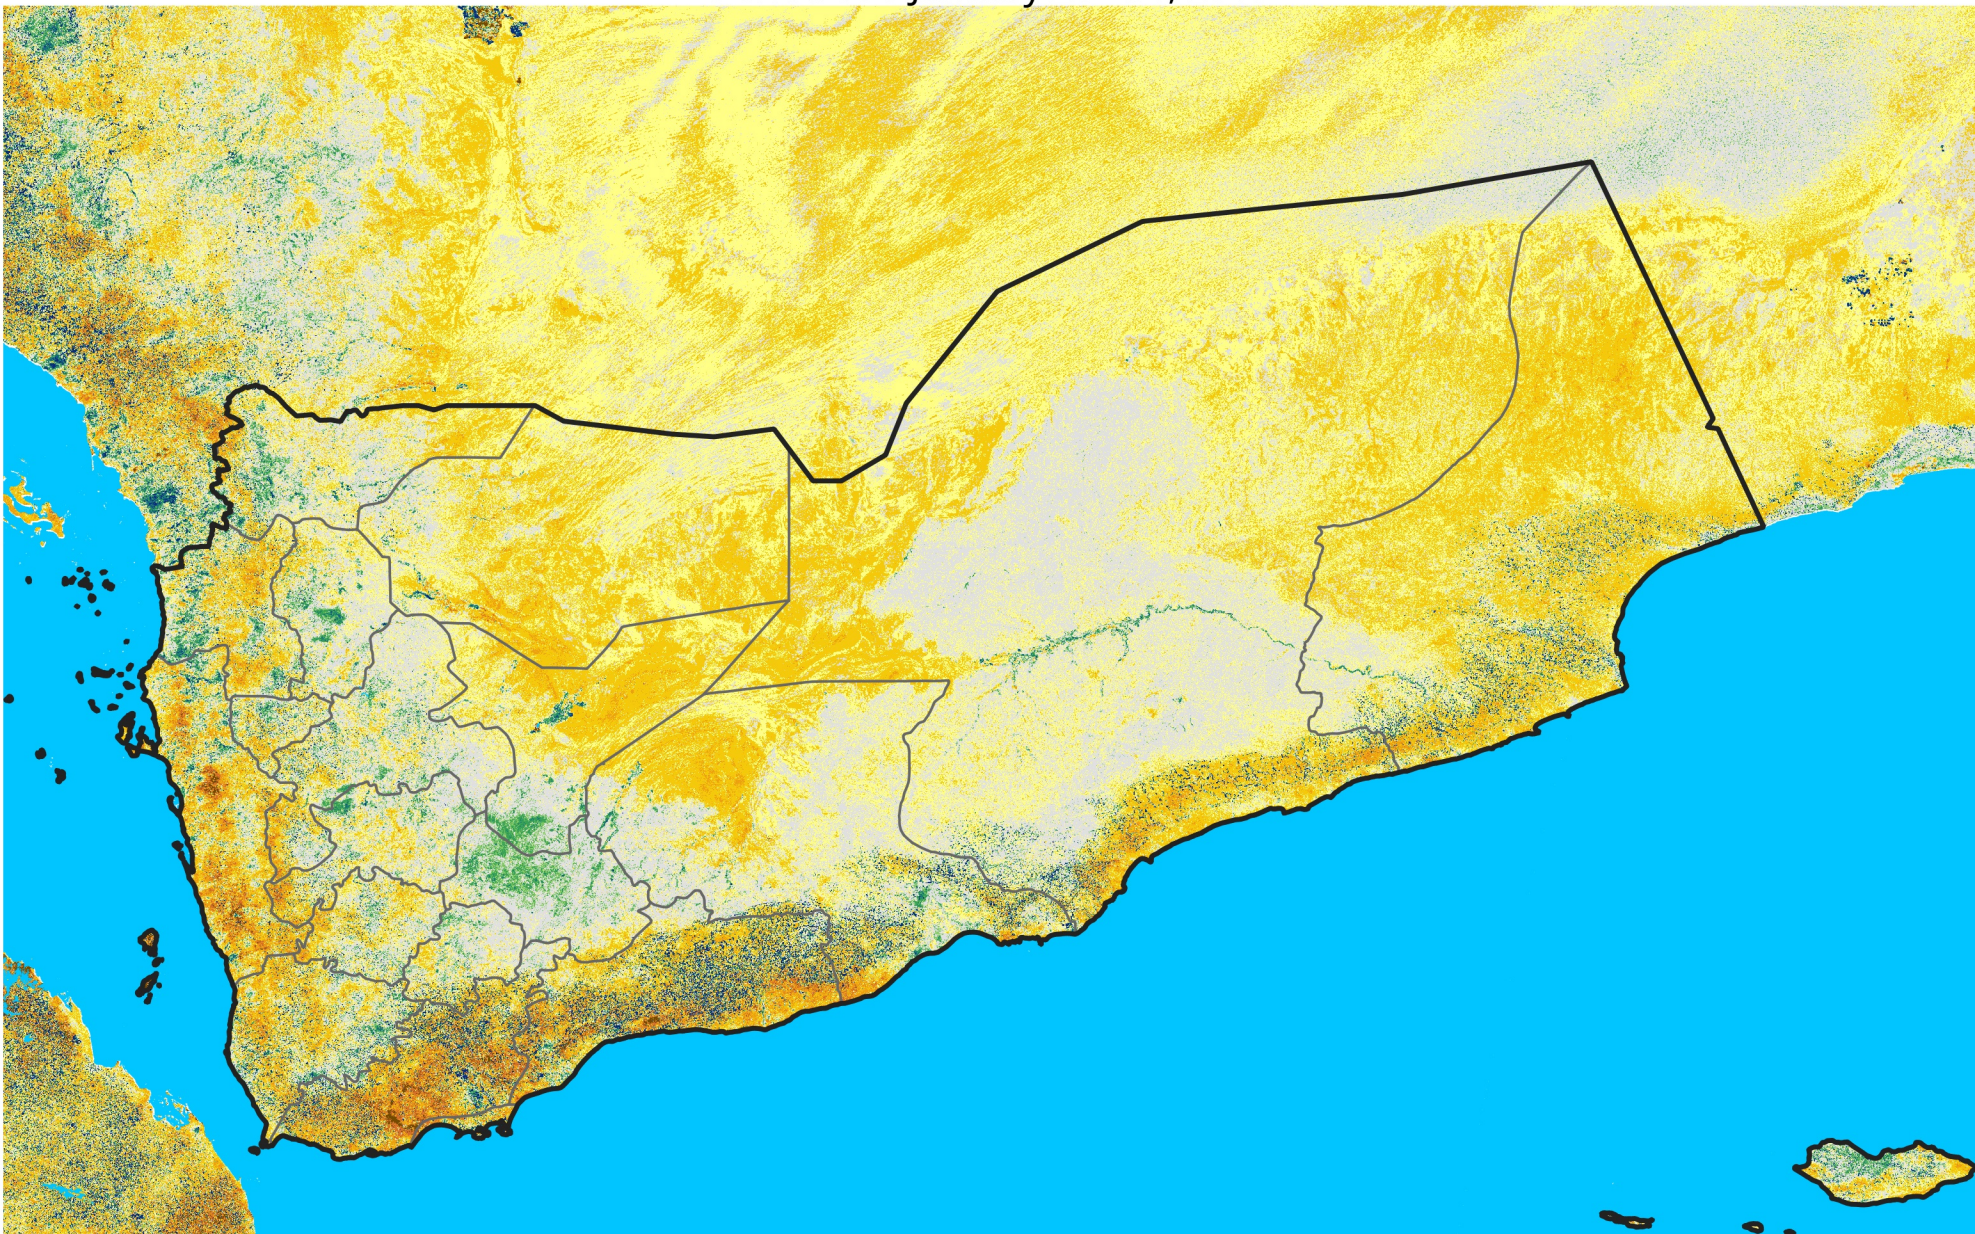

Yemen

Percent of Mean NDVI

2017 / mean (2003 - 2022)

Period 03 / January 21 - 31, 2017

Percent of Normal