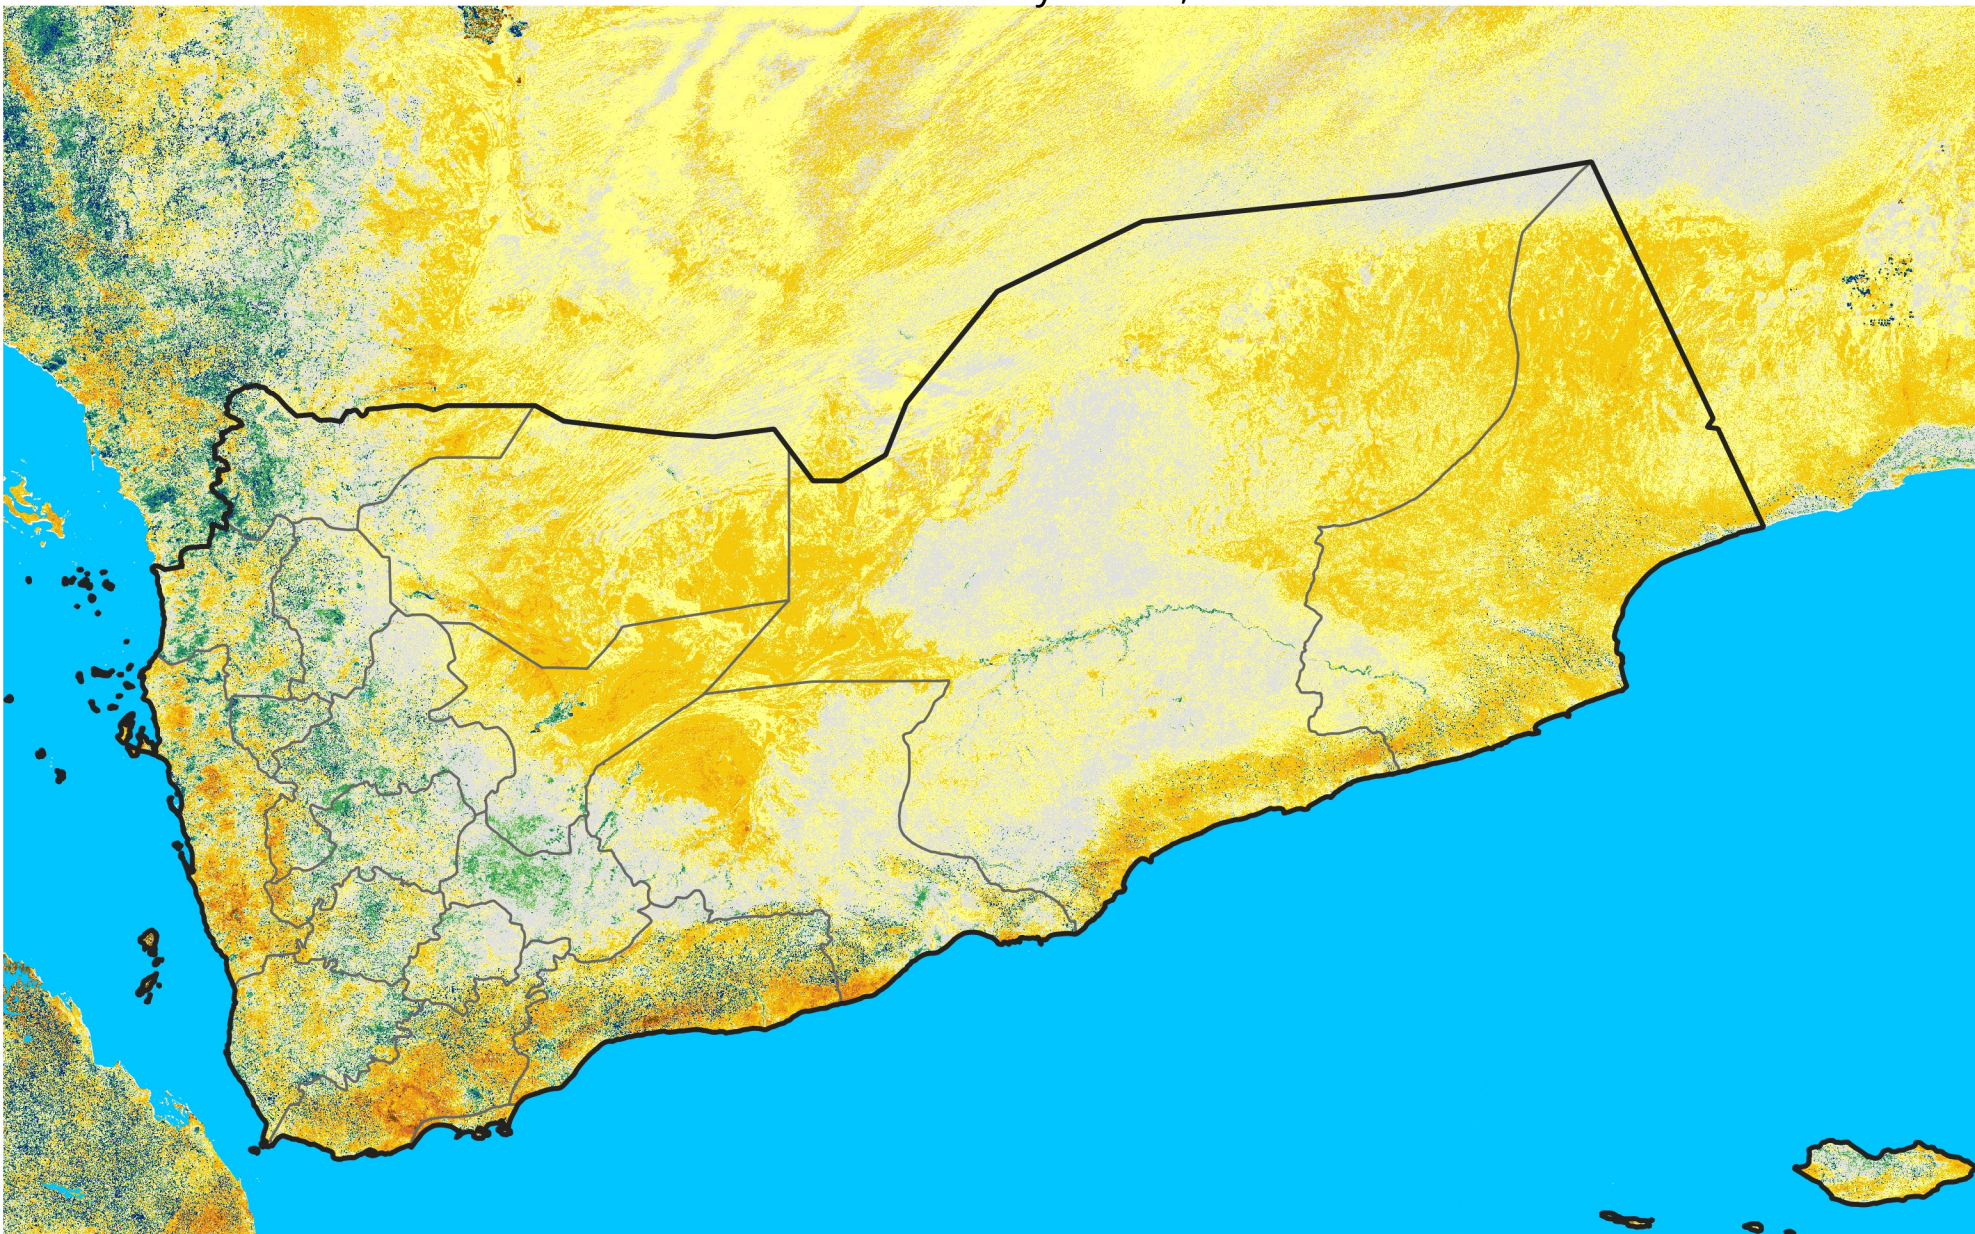

Yemen

Percent of Mean NDVI

2017 / mean (2003 - 2022)

Period 05 / February 11 - 20, 2017

Percent of Normal