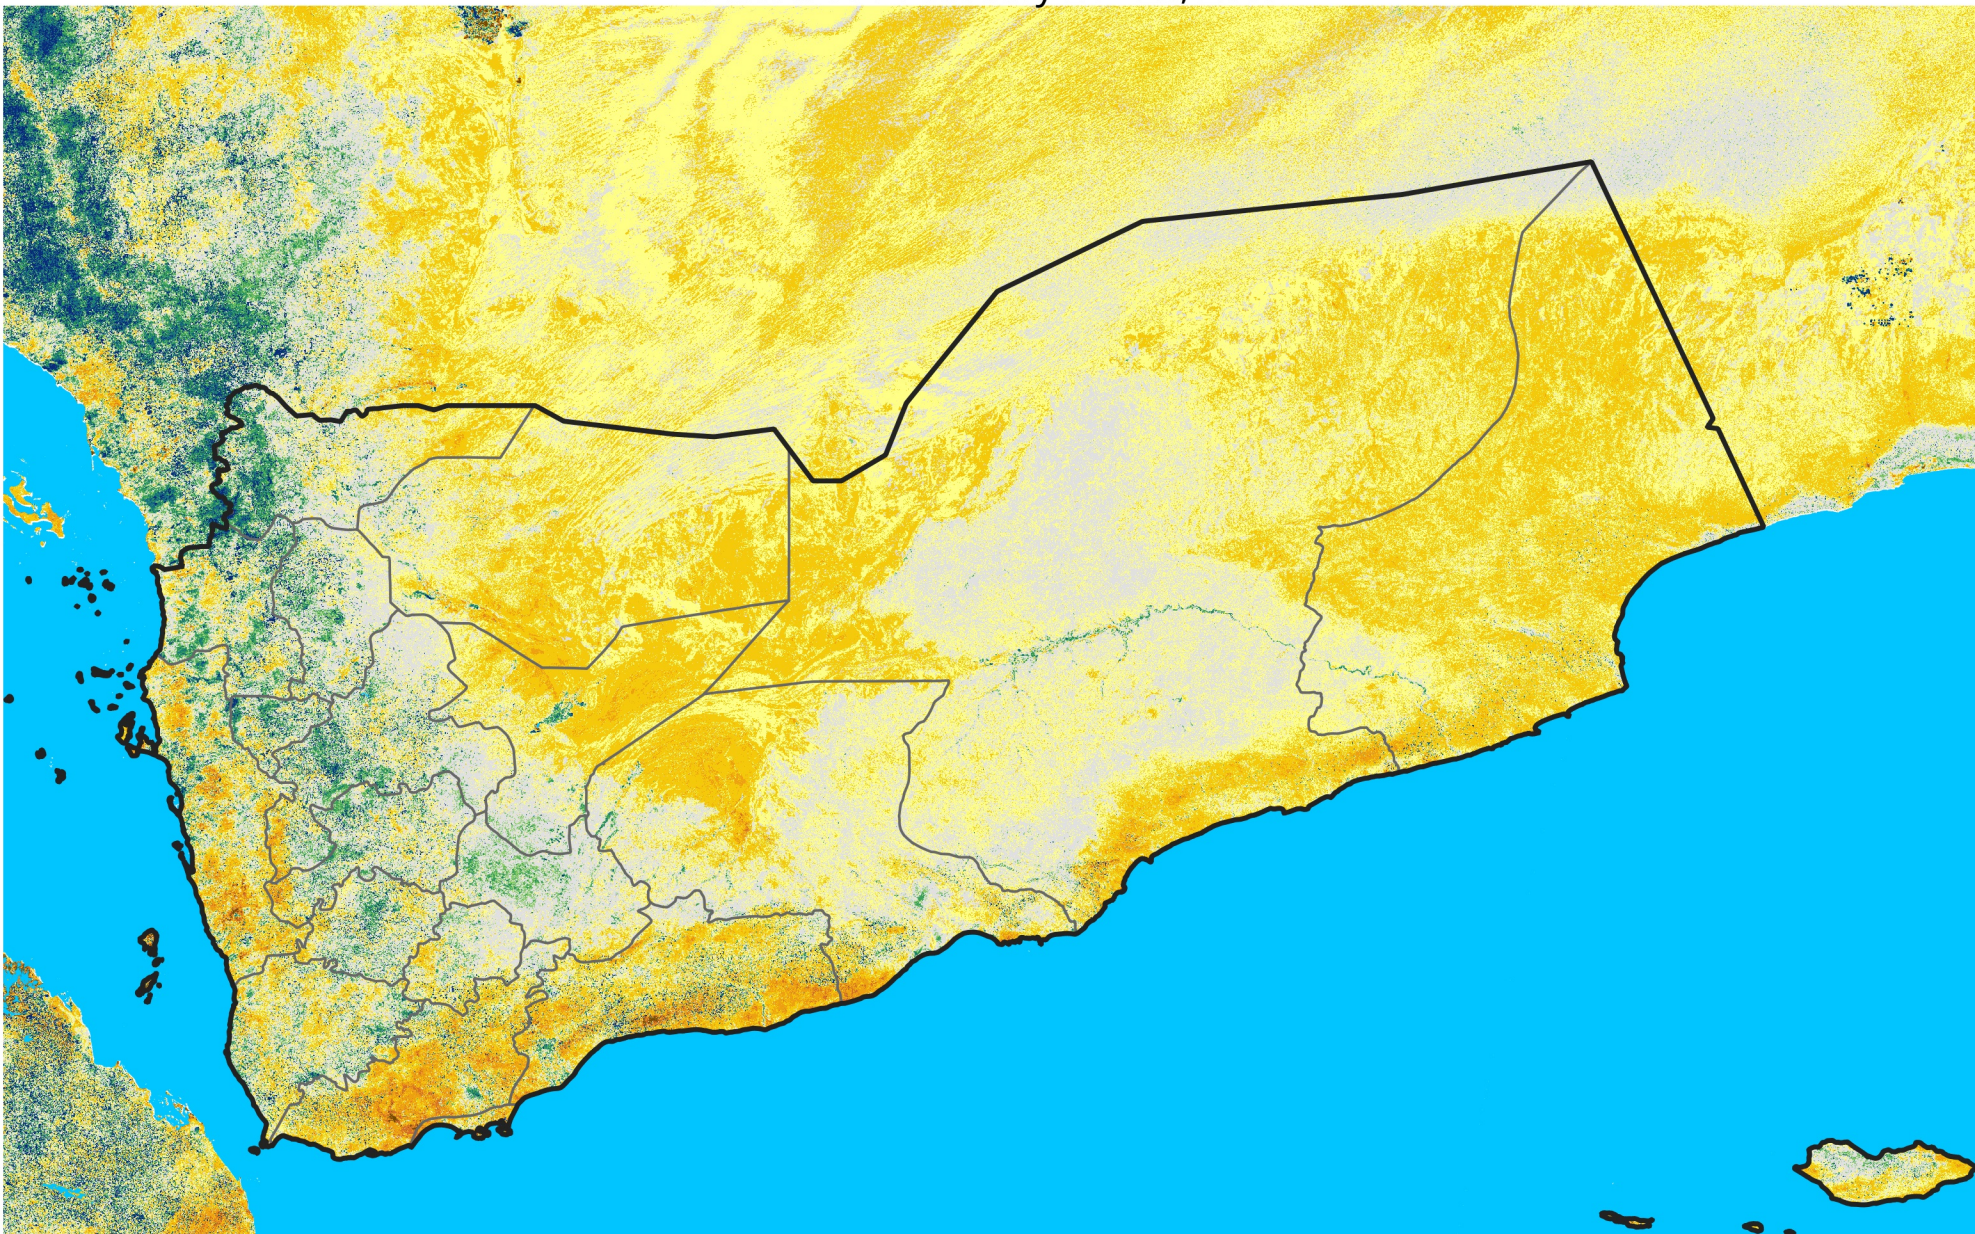

Yemen

Percent of Mean NDVI

2017 / mean (2003 - 2022)

Period 06 / February 21 - 28, 2017

Percent of Normal