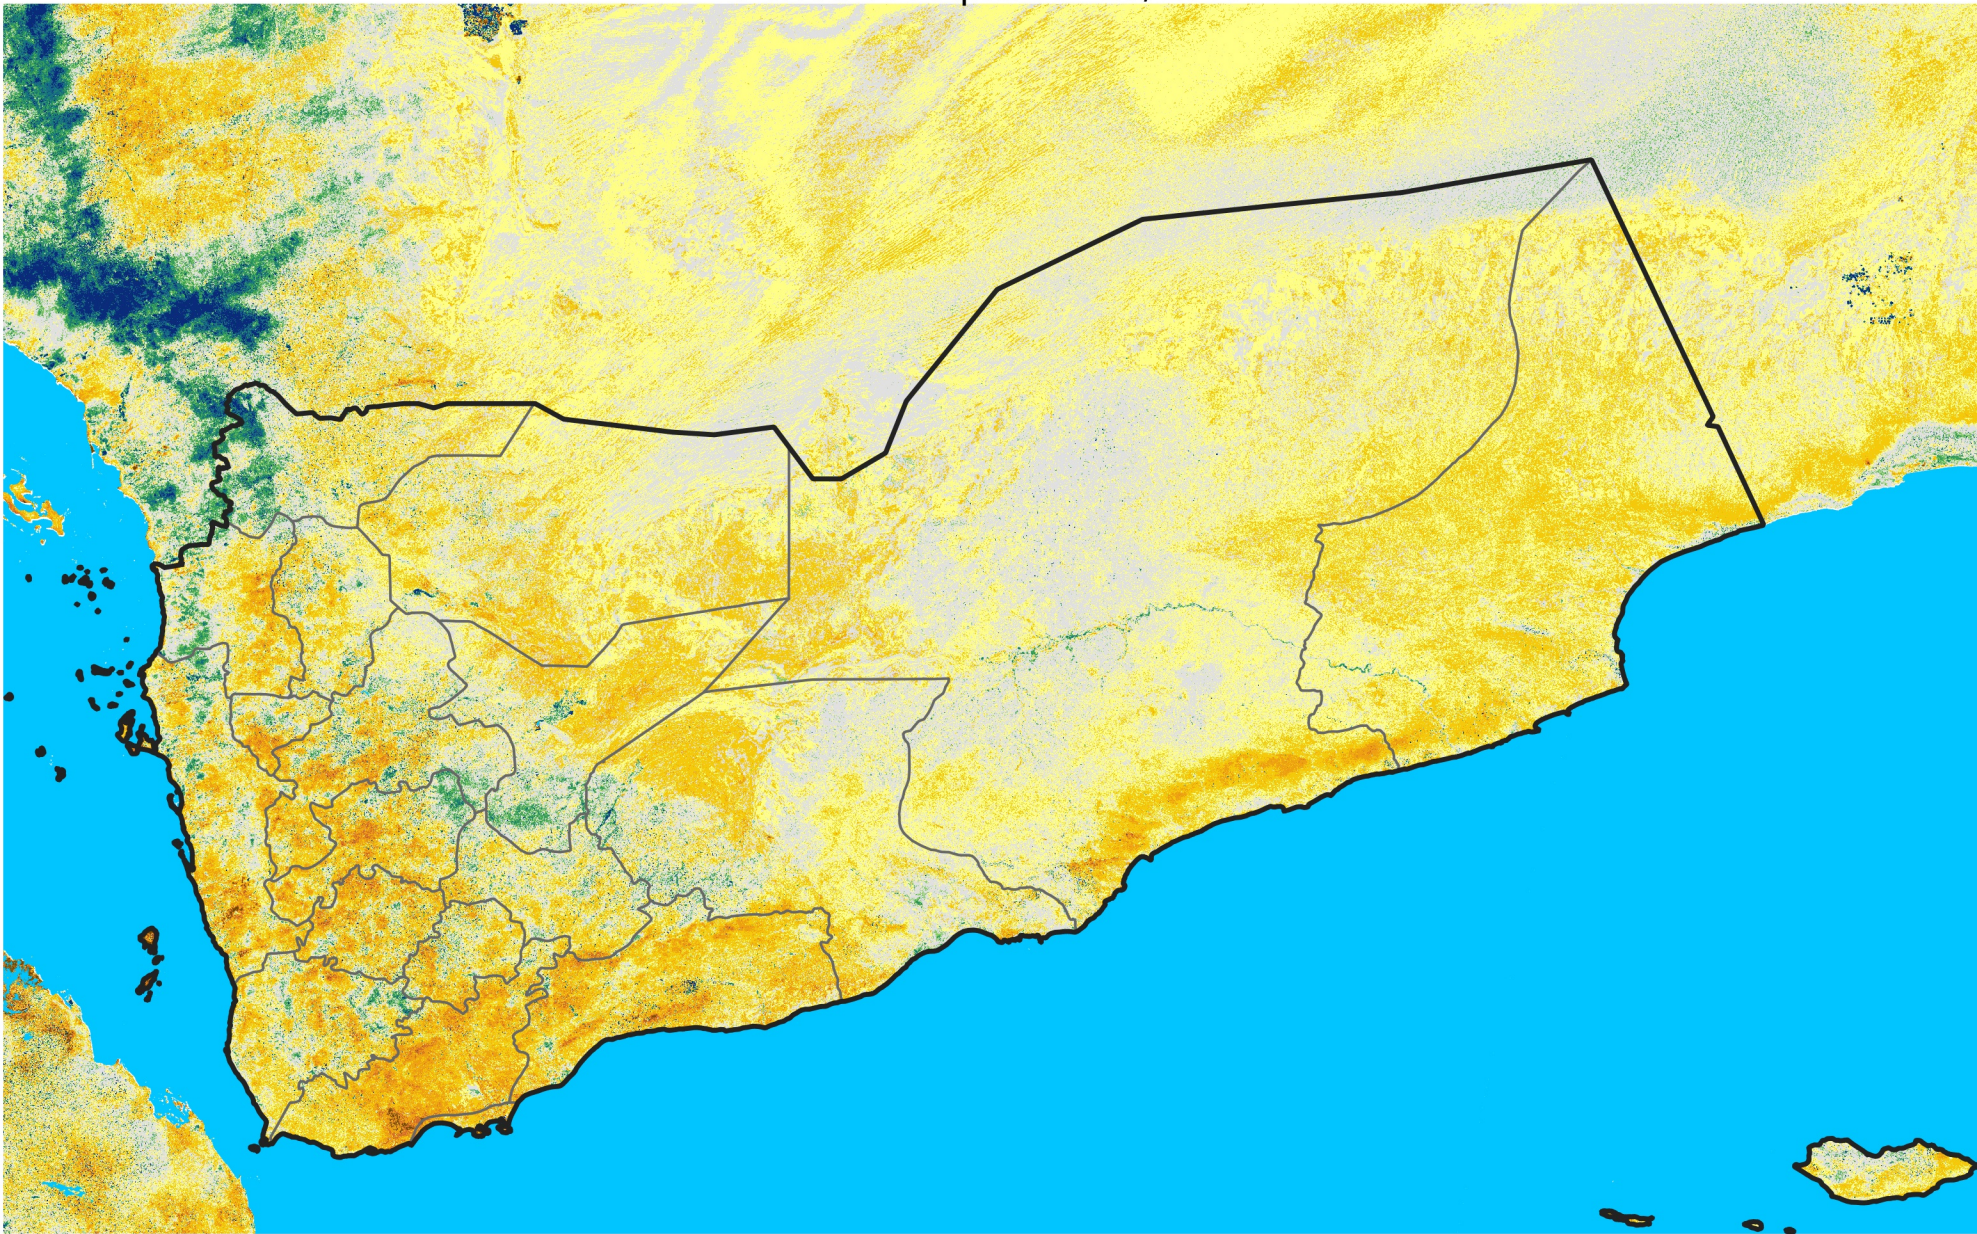

Yemen

Percent of Mean NDVI

2017 / mean (2003 - 2022)

Period 11 / April 11 - 20, 2017

Percent of Normal