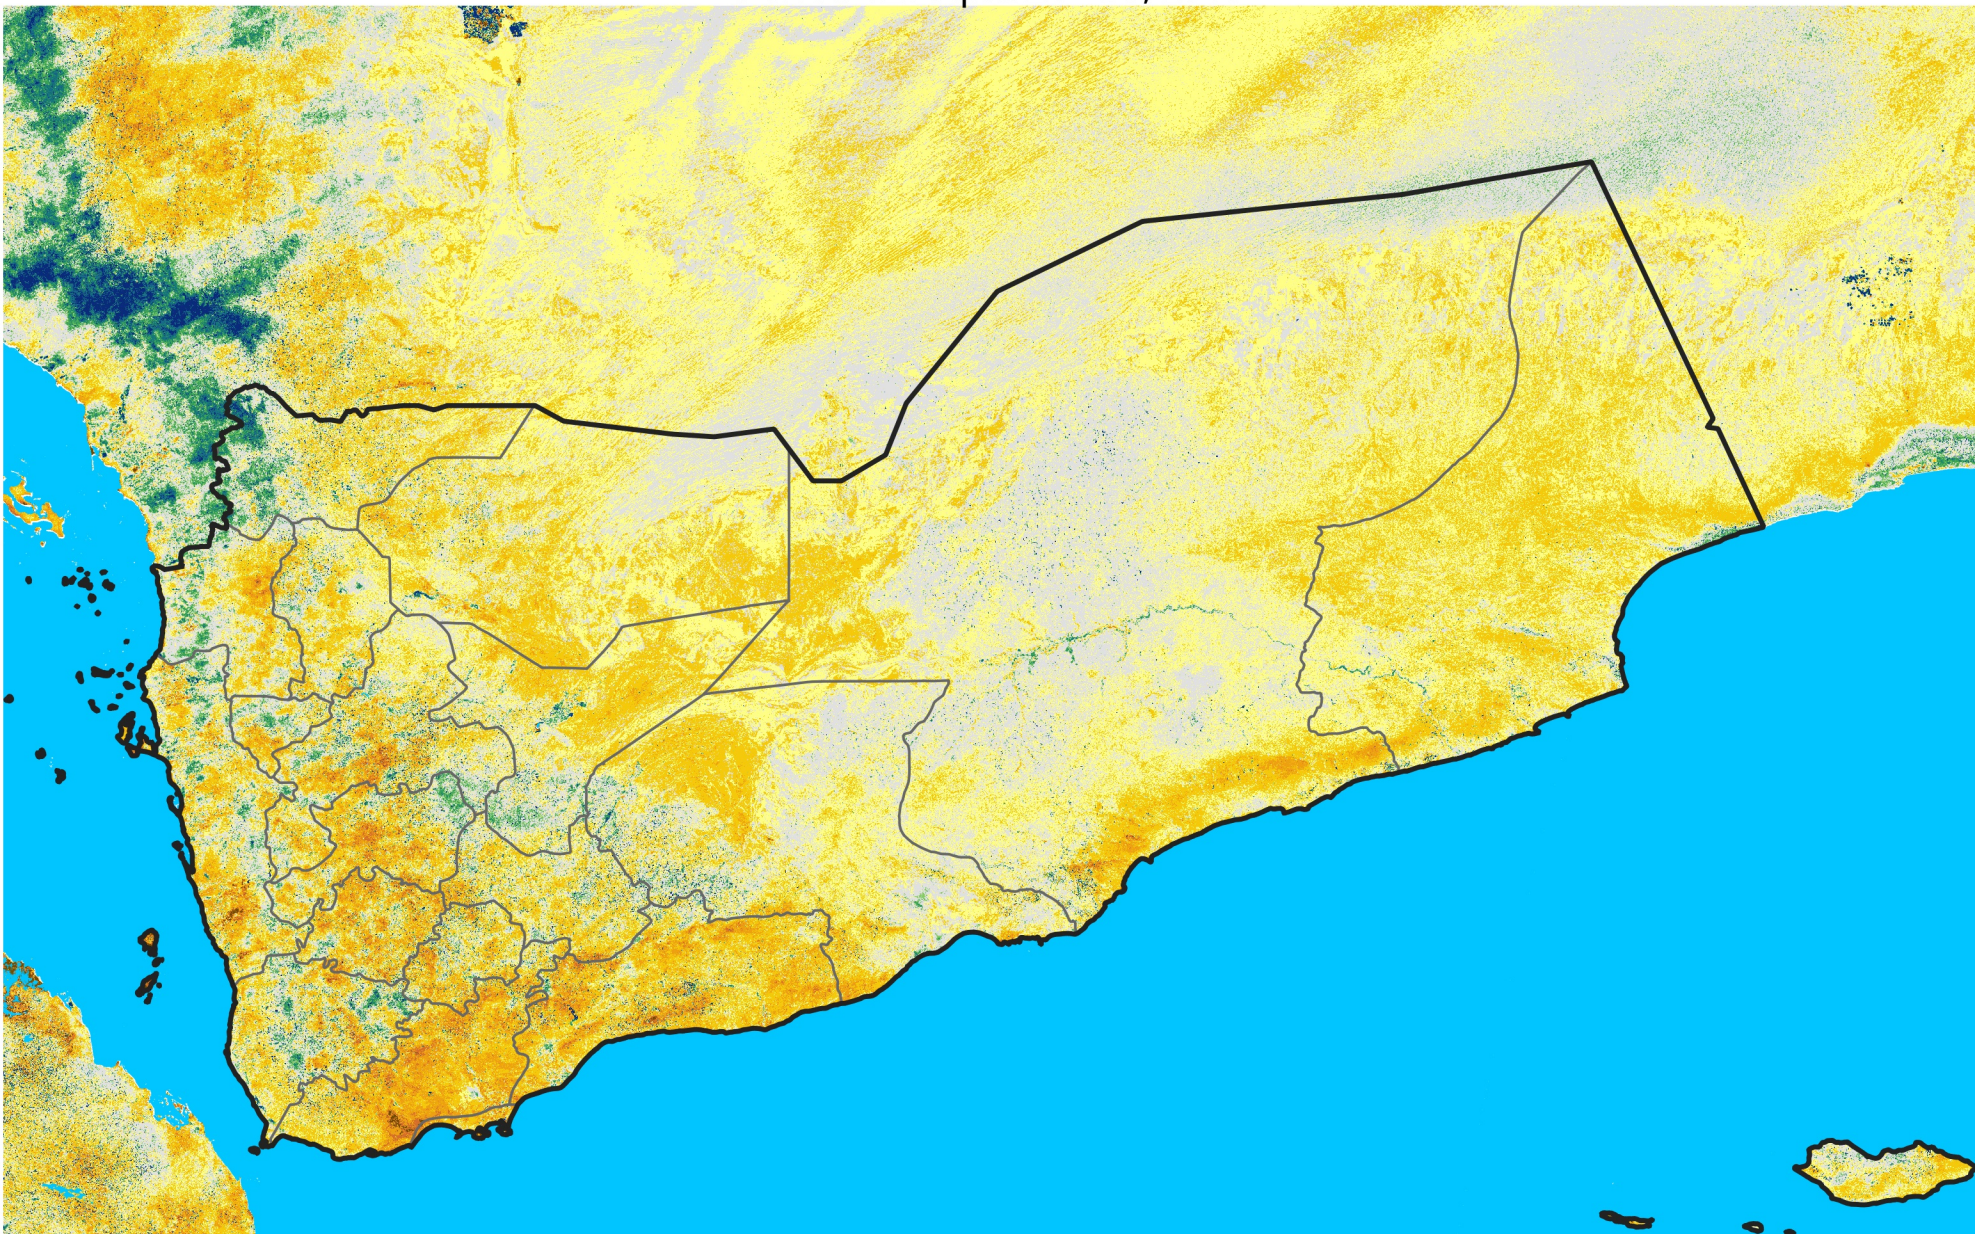

Yemen

Percent of Mean NDVI

2017 / mean (2003 - 2022)

Period 12 / April 21 - 30, 2017

Percent of Normal