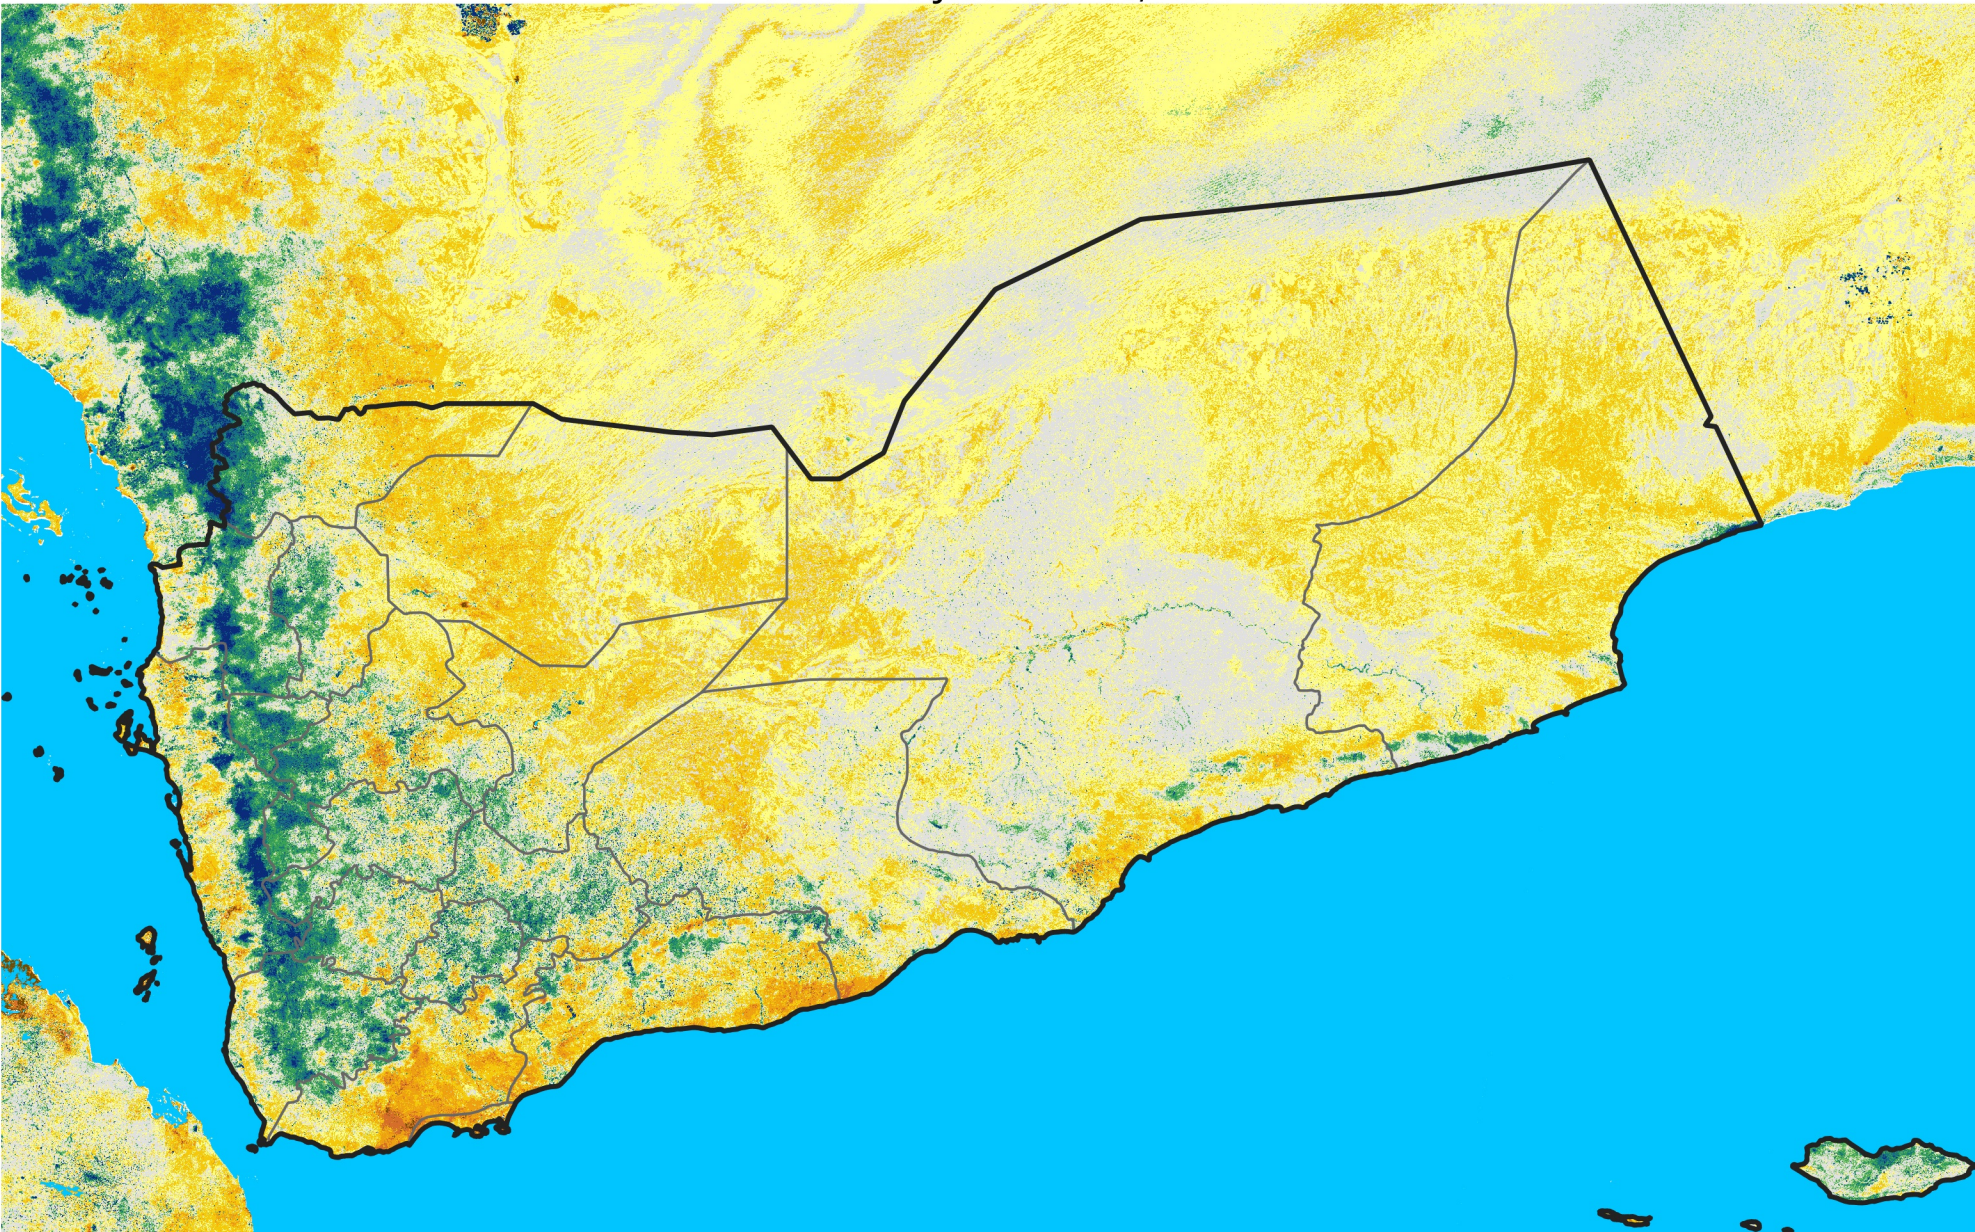

Yemen

Percent of Mean NDVI

2017 / mean (2003 - 2022)

Period 16 / June 01 - 10, 2017

Percent of Normal