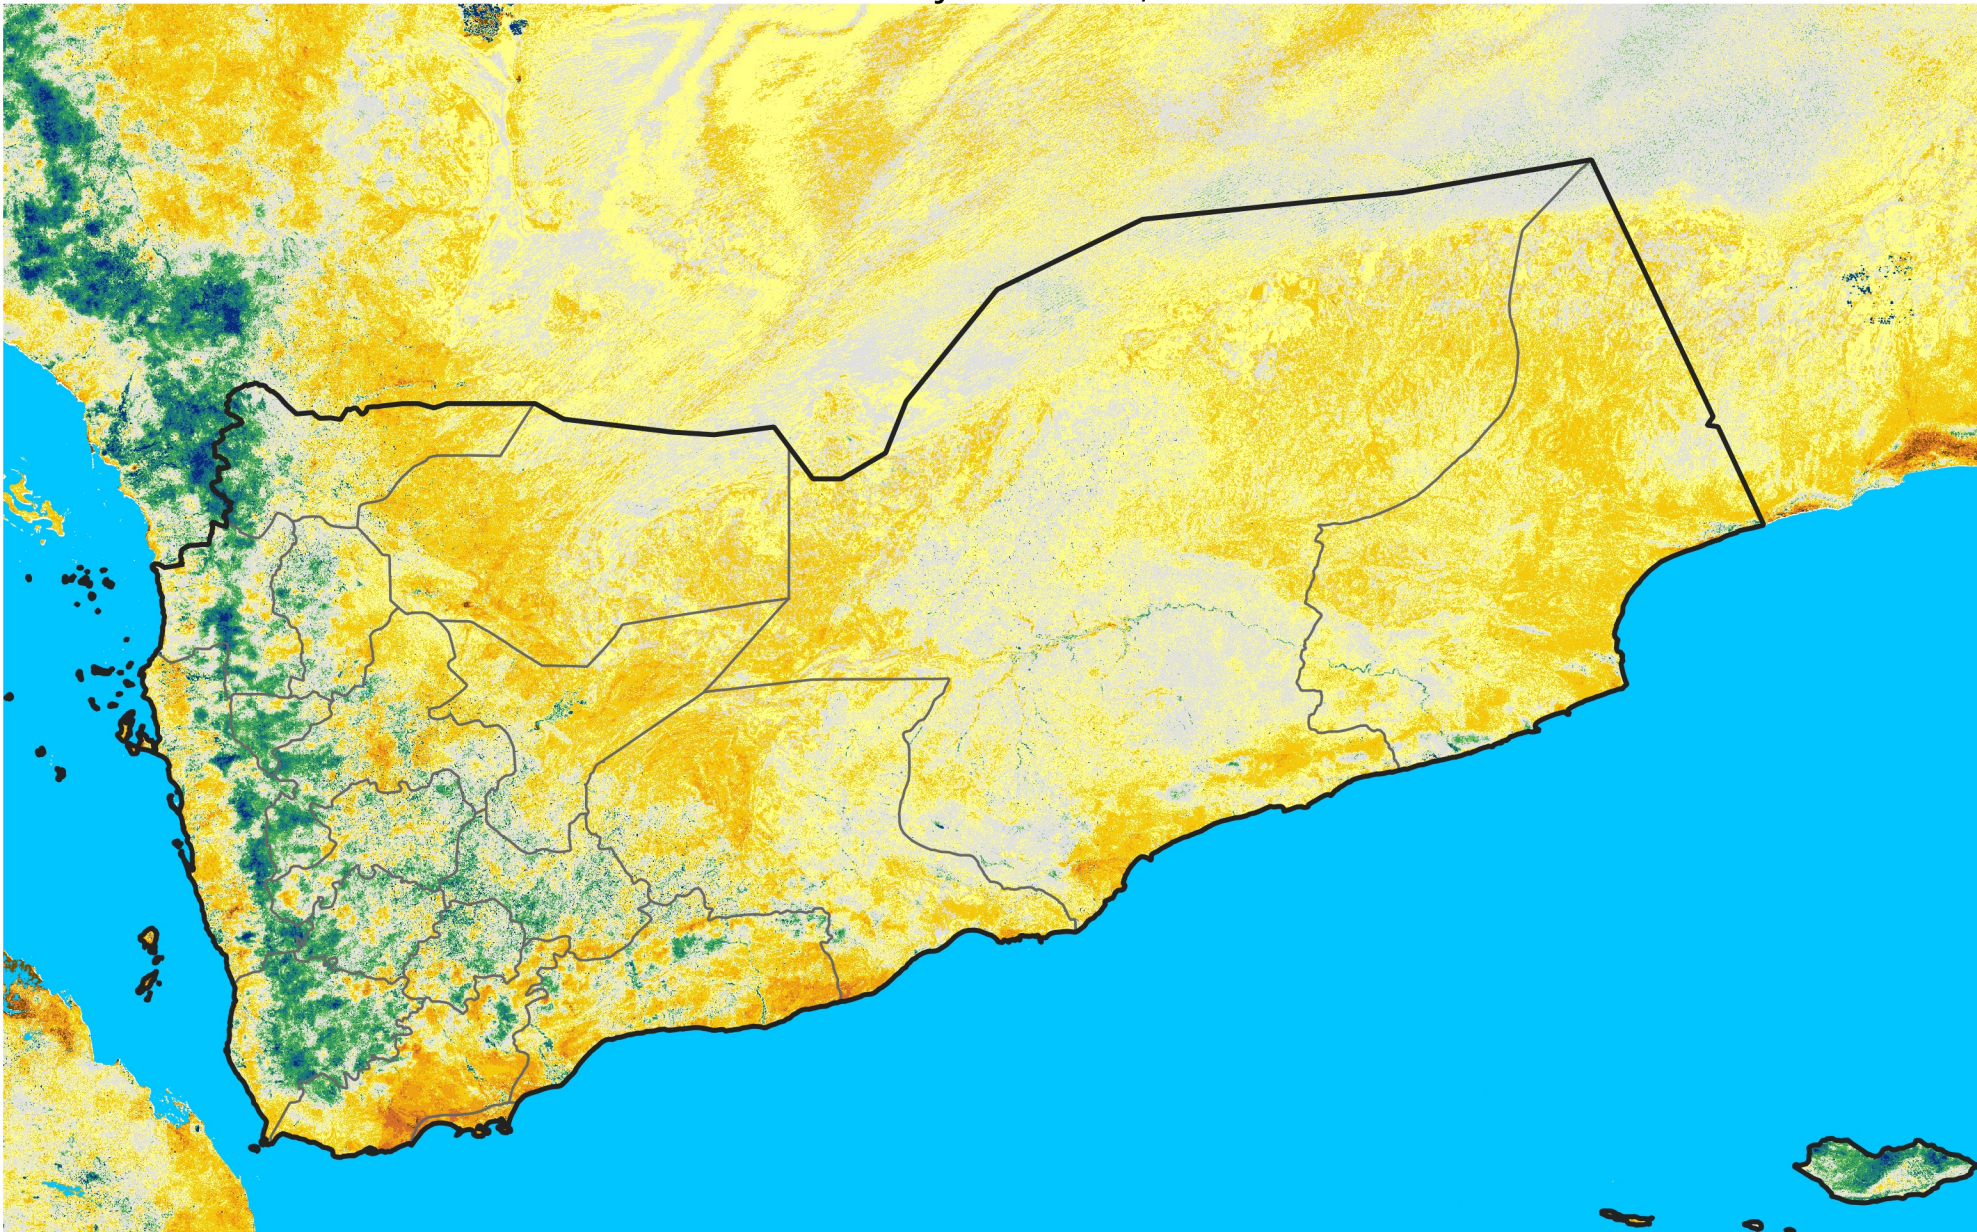

Yemen

Percent of Mean NDVI

2017 / mean (2003 - 2022)

Period 18 / June 21 - 30, 2017

Percent of Normal