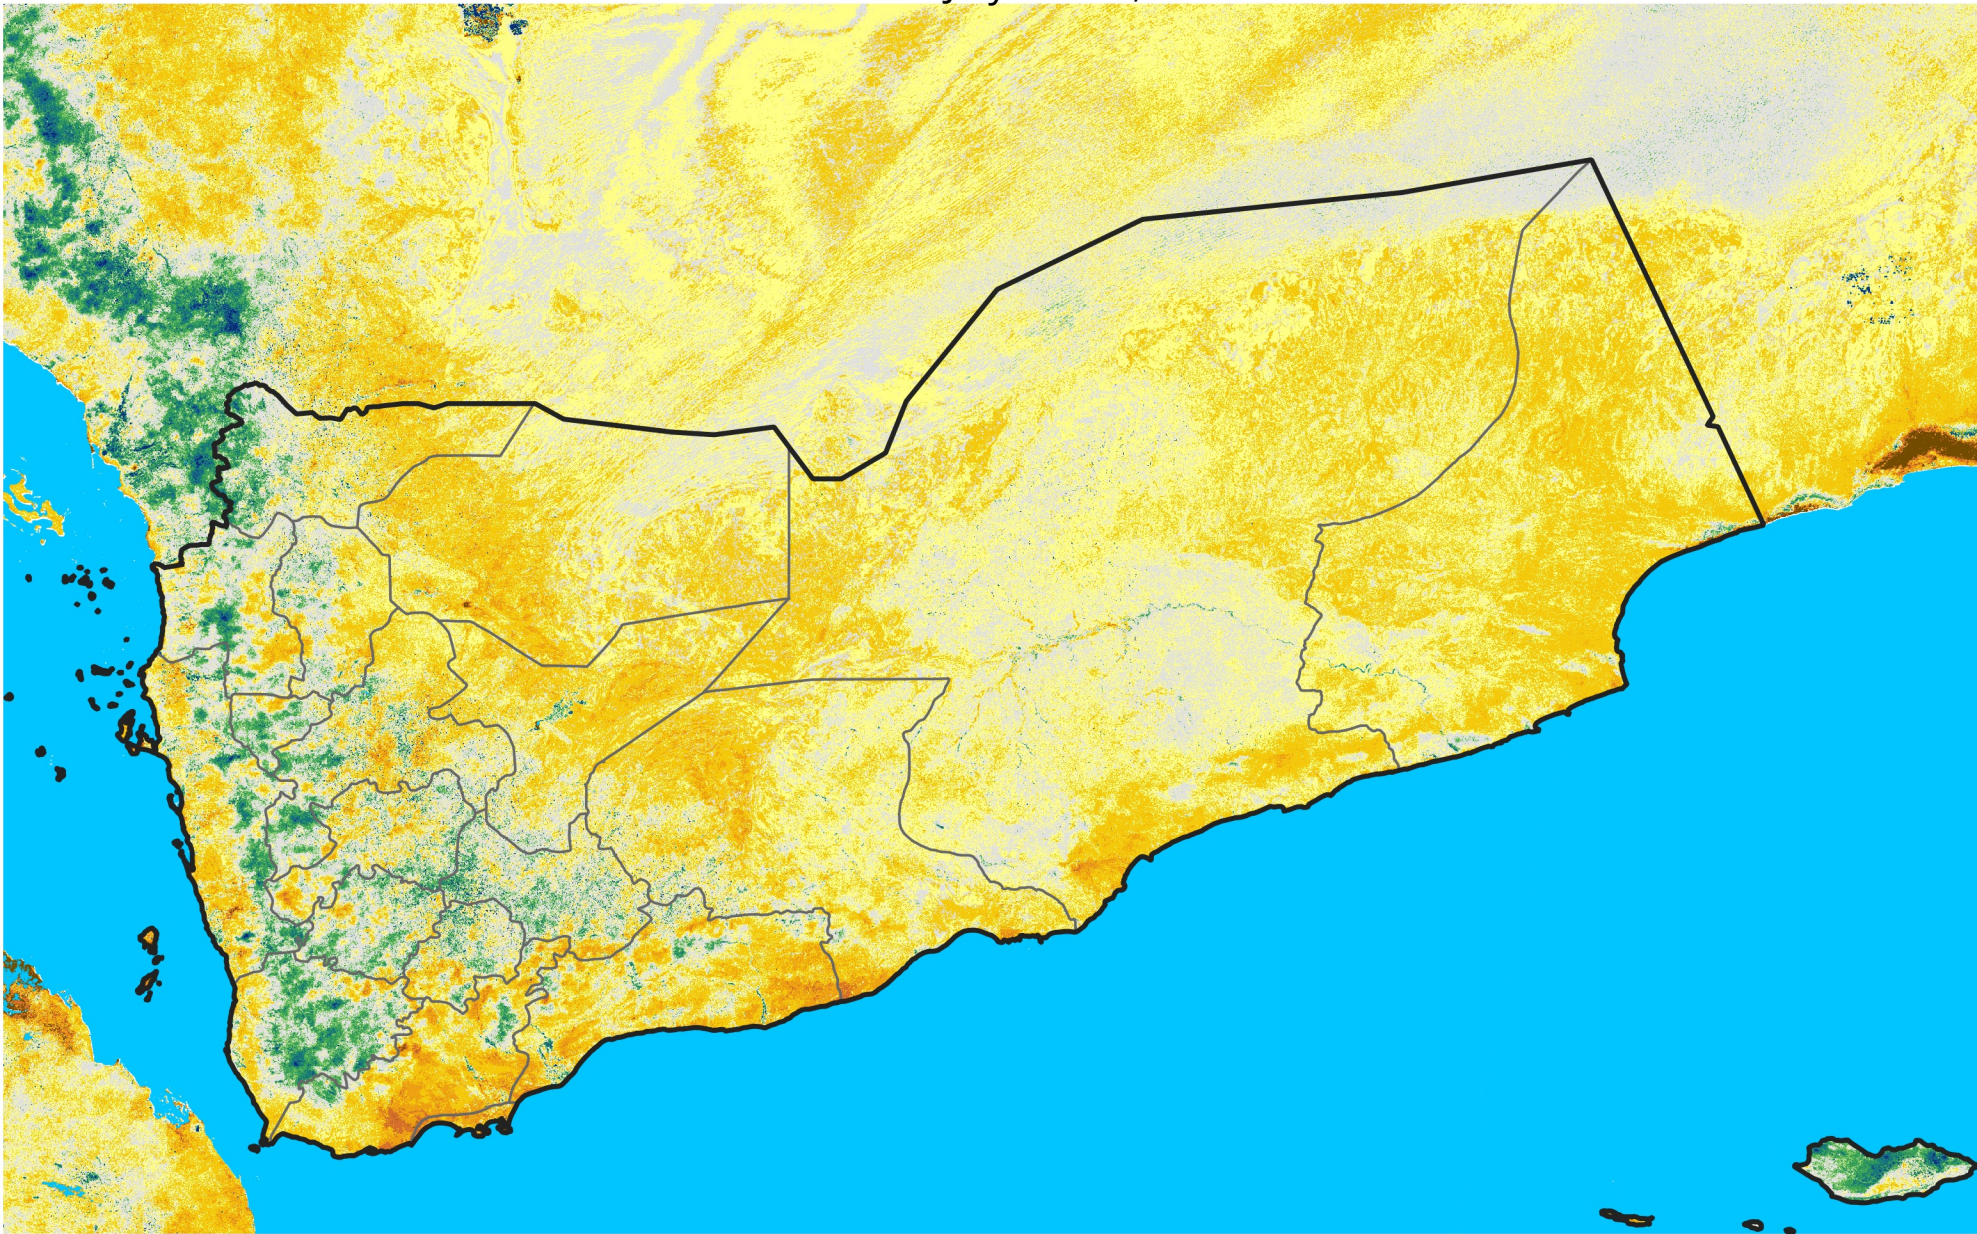

Yemen

Percent of Mean NDVI

2017 / mean (2003 - 2022)

Period 19 / July 01 - 10, 2017

Percent of Normal