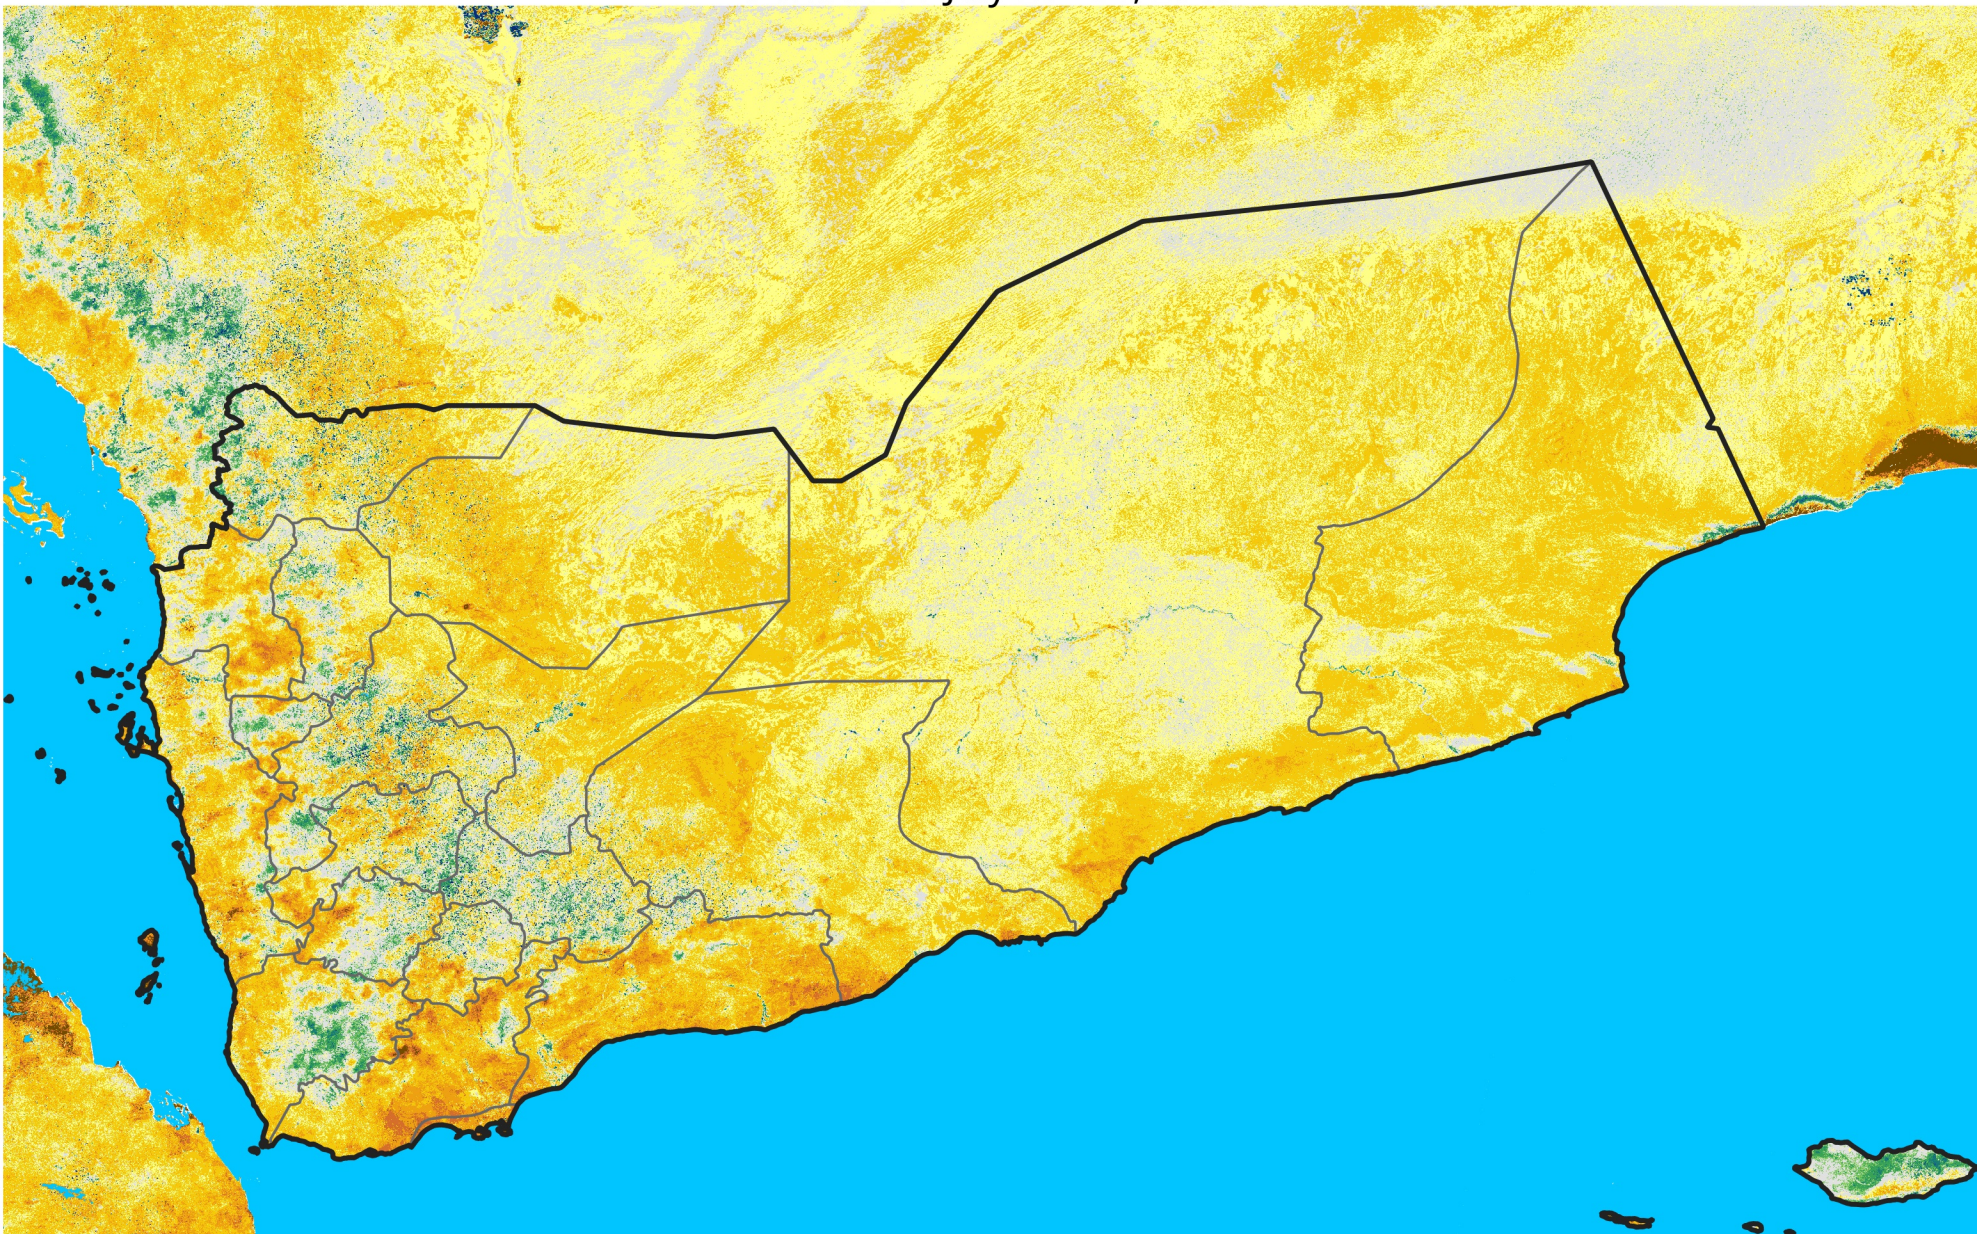

Yemen

Percent of Mean NDVI

2017 / mean (2003 - 2022)

Period 21 / July 21 - 31, 2017

Percent of Normal