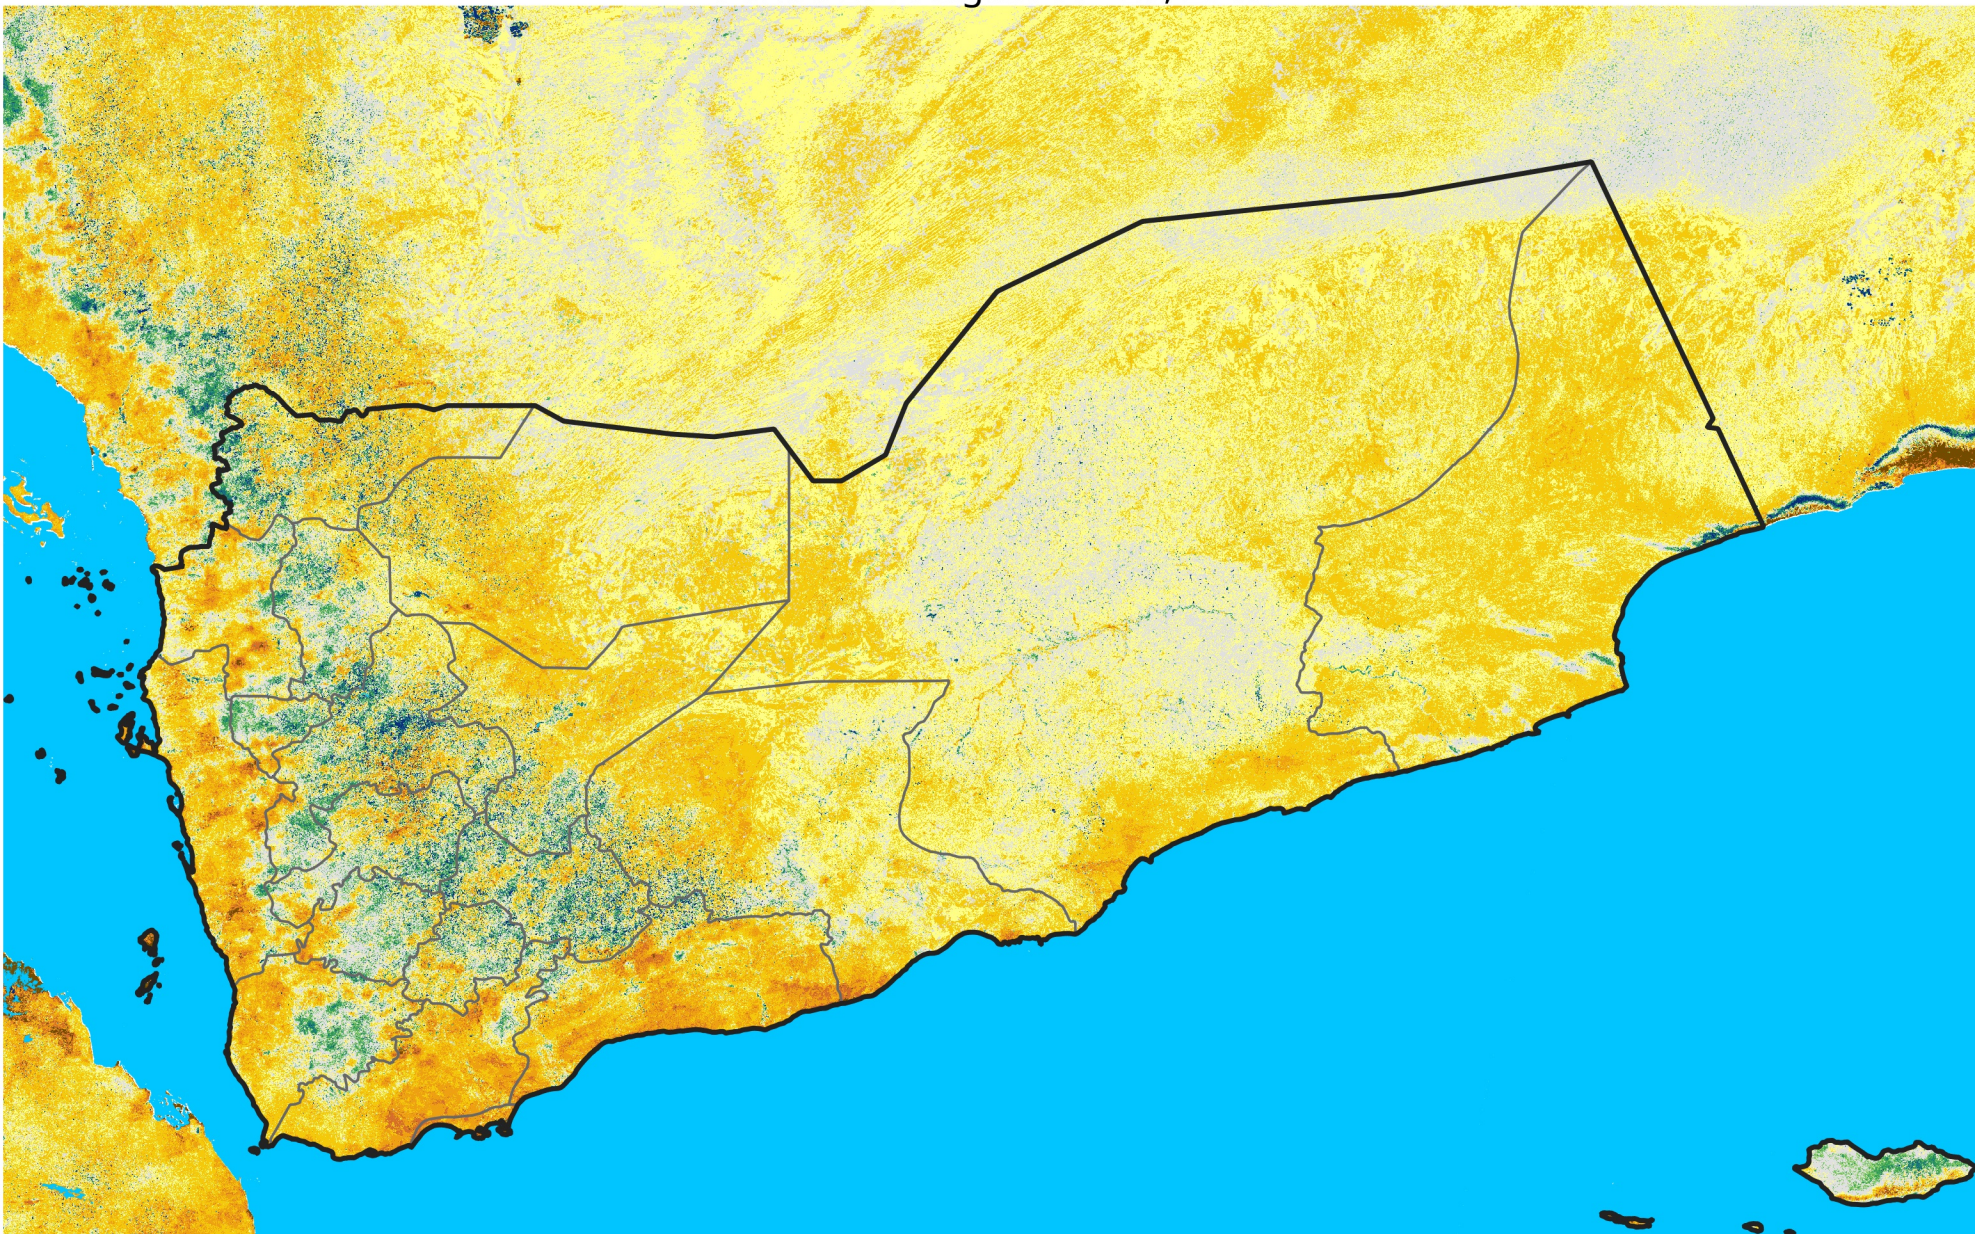

Yemen

Percent of Mean NDVI

2017 / mean (2003 - 2022)

Period 23 / August 11 - 20, 2017

Percent of Normal