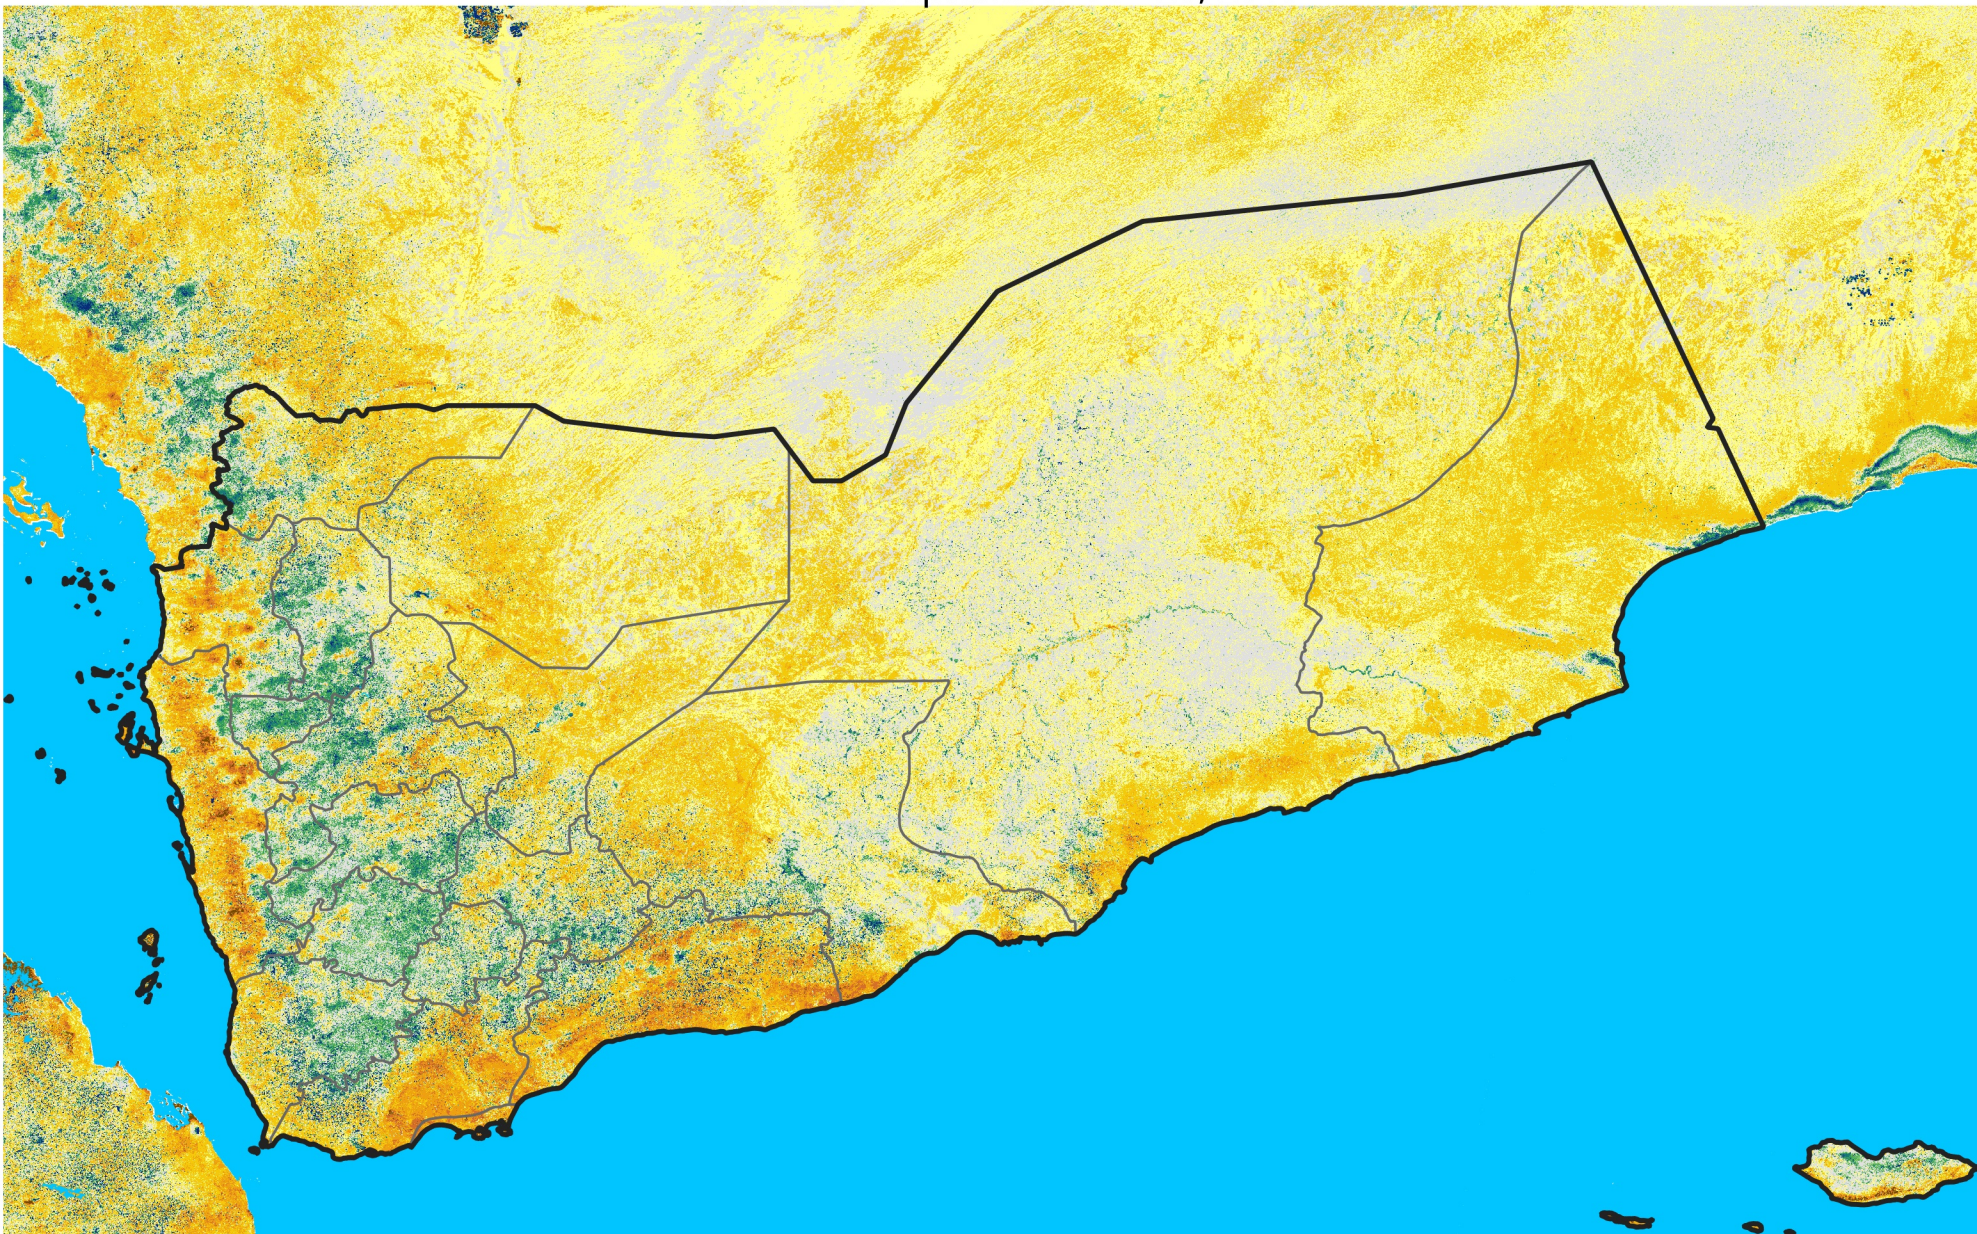

Yemen

Percent of Mean NDVI

2017 / mean (2003 - 2022)

Period 26 / September 11 - 20, 2017

Percent of Normal