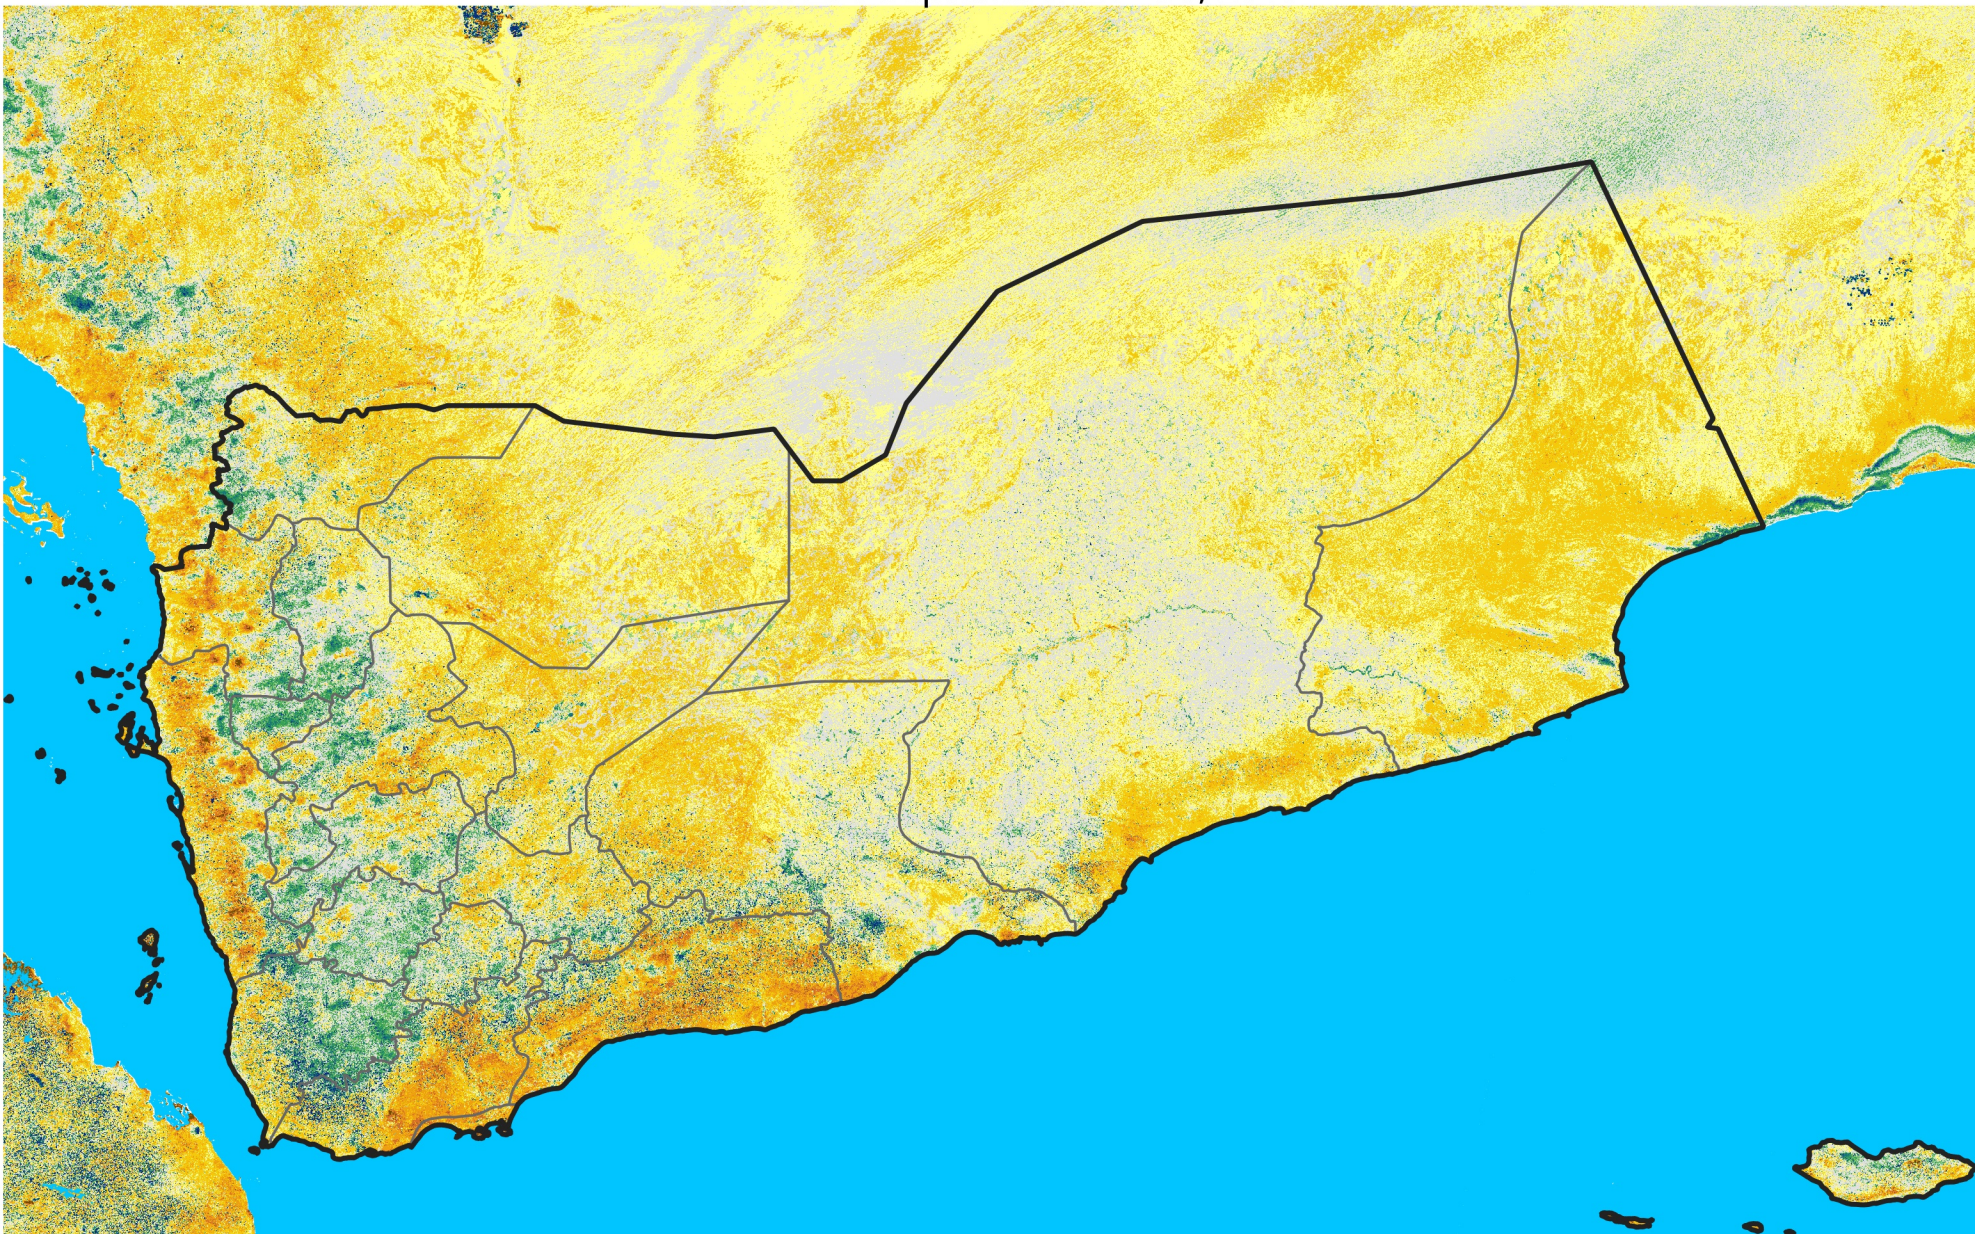

Yemen

Percent of Mean NDVI

2017 / mean (2003 - 2022)

Period 27 / September 21 - 30, 2017

Percent of Normal