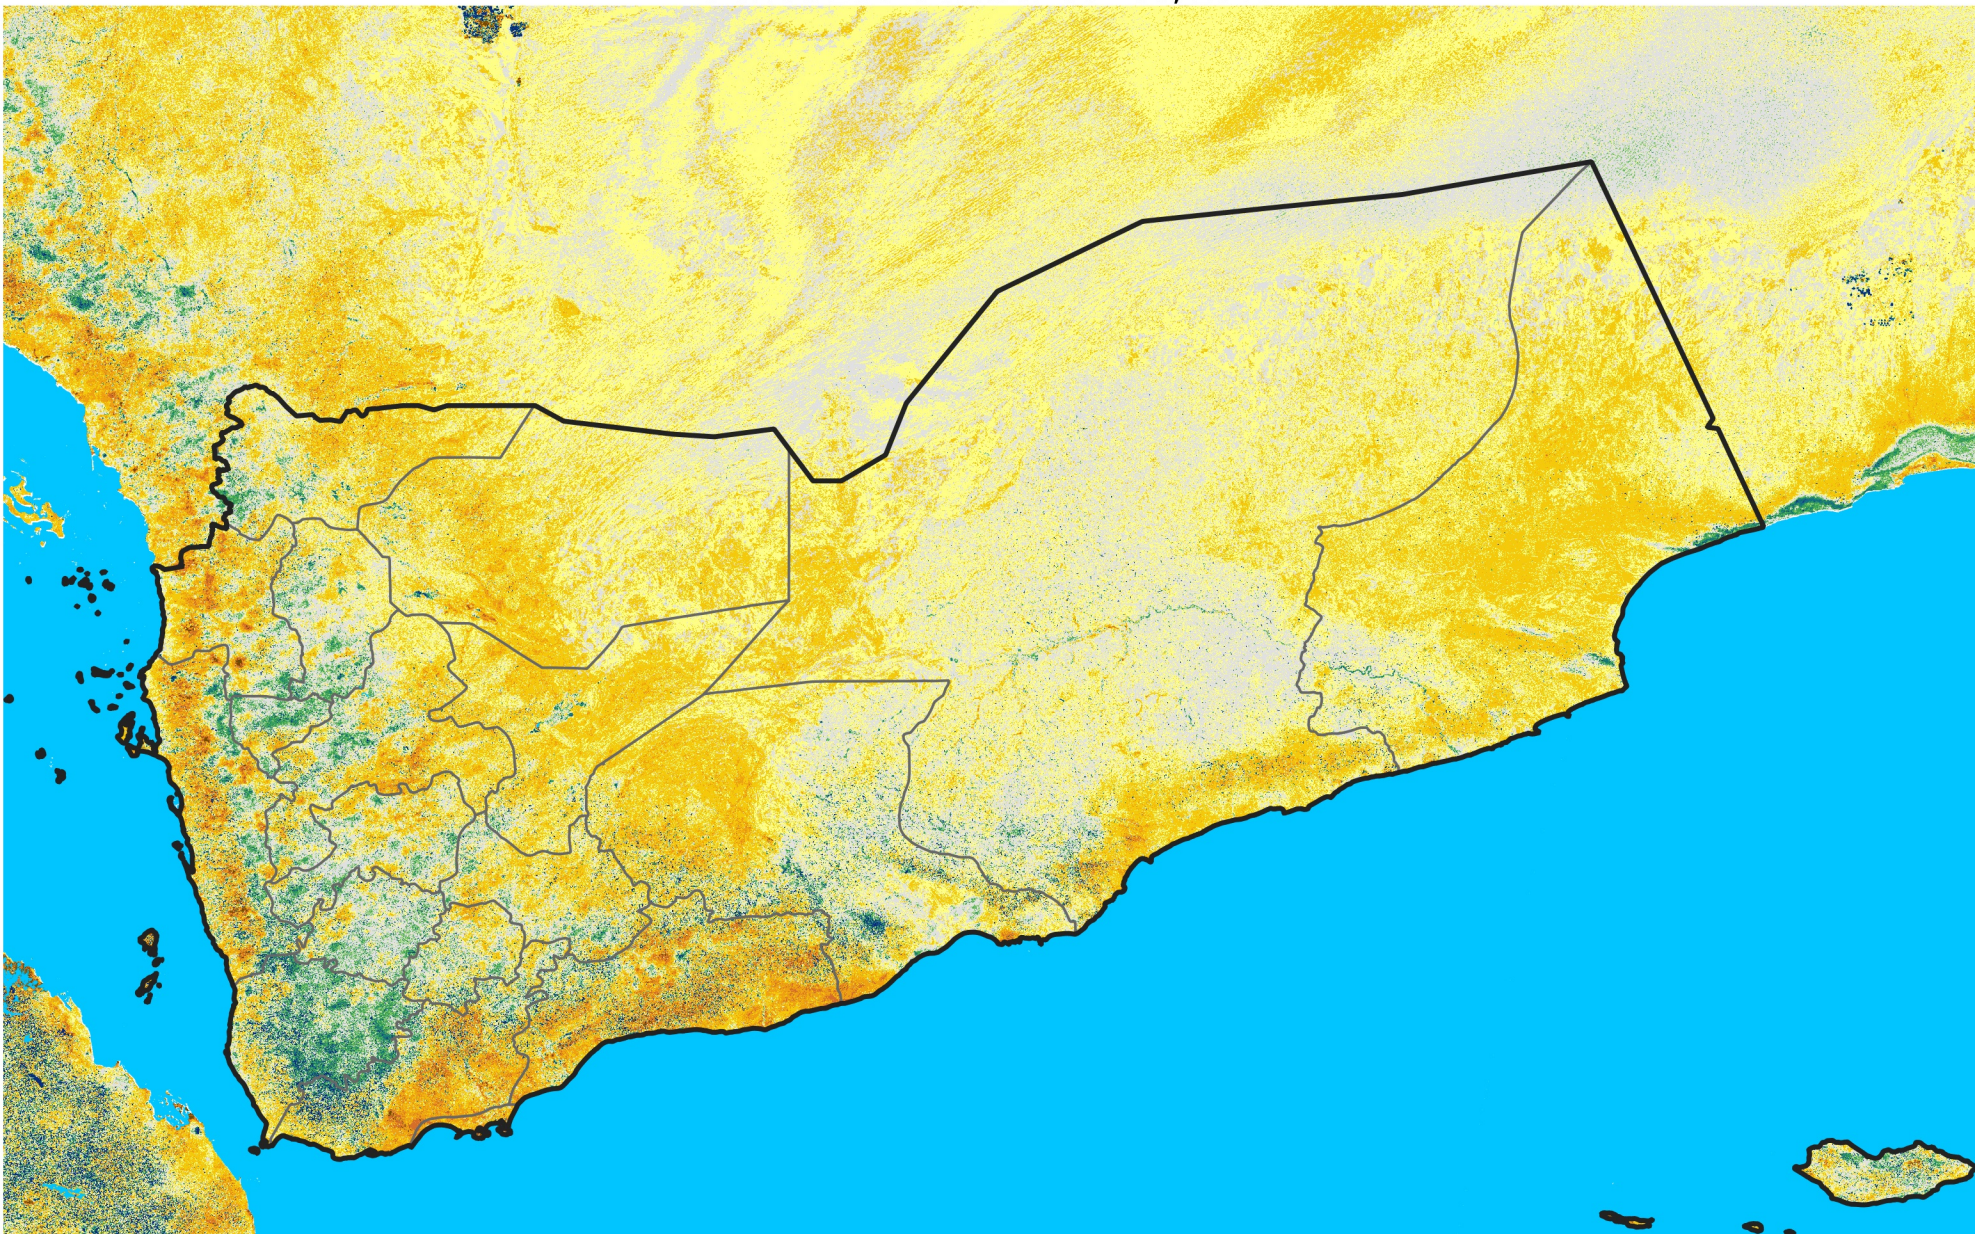

Yemen

Percent of Mean NDVI

2017 / mean (2003 - 2022)

Period 28 / October 01 - 10, 2017

Percent of Normal