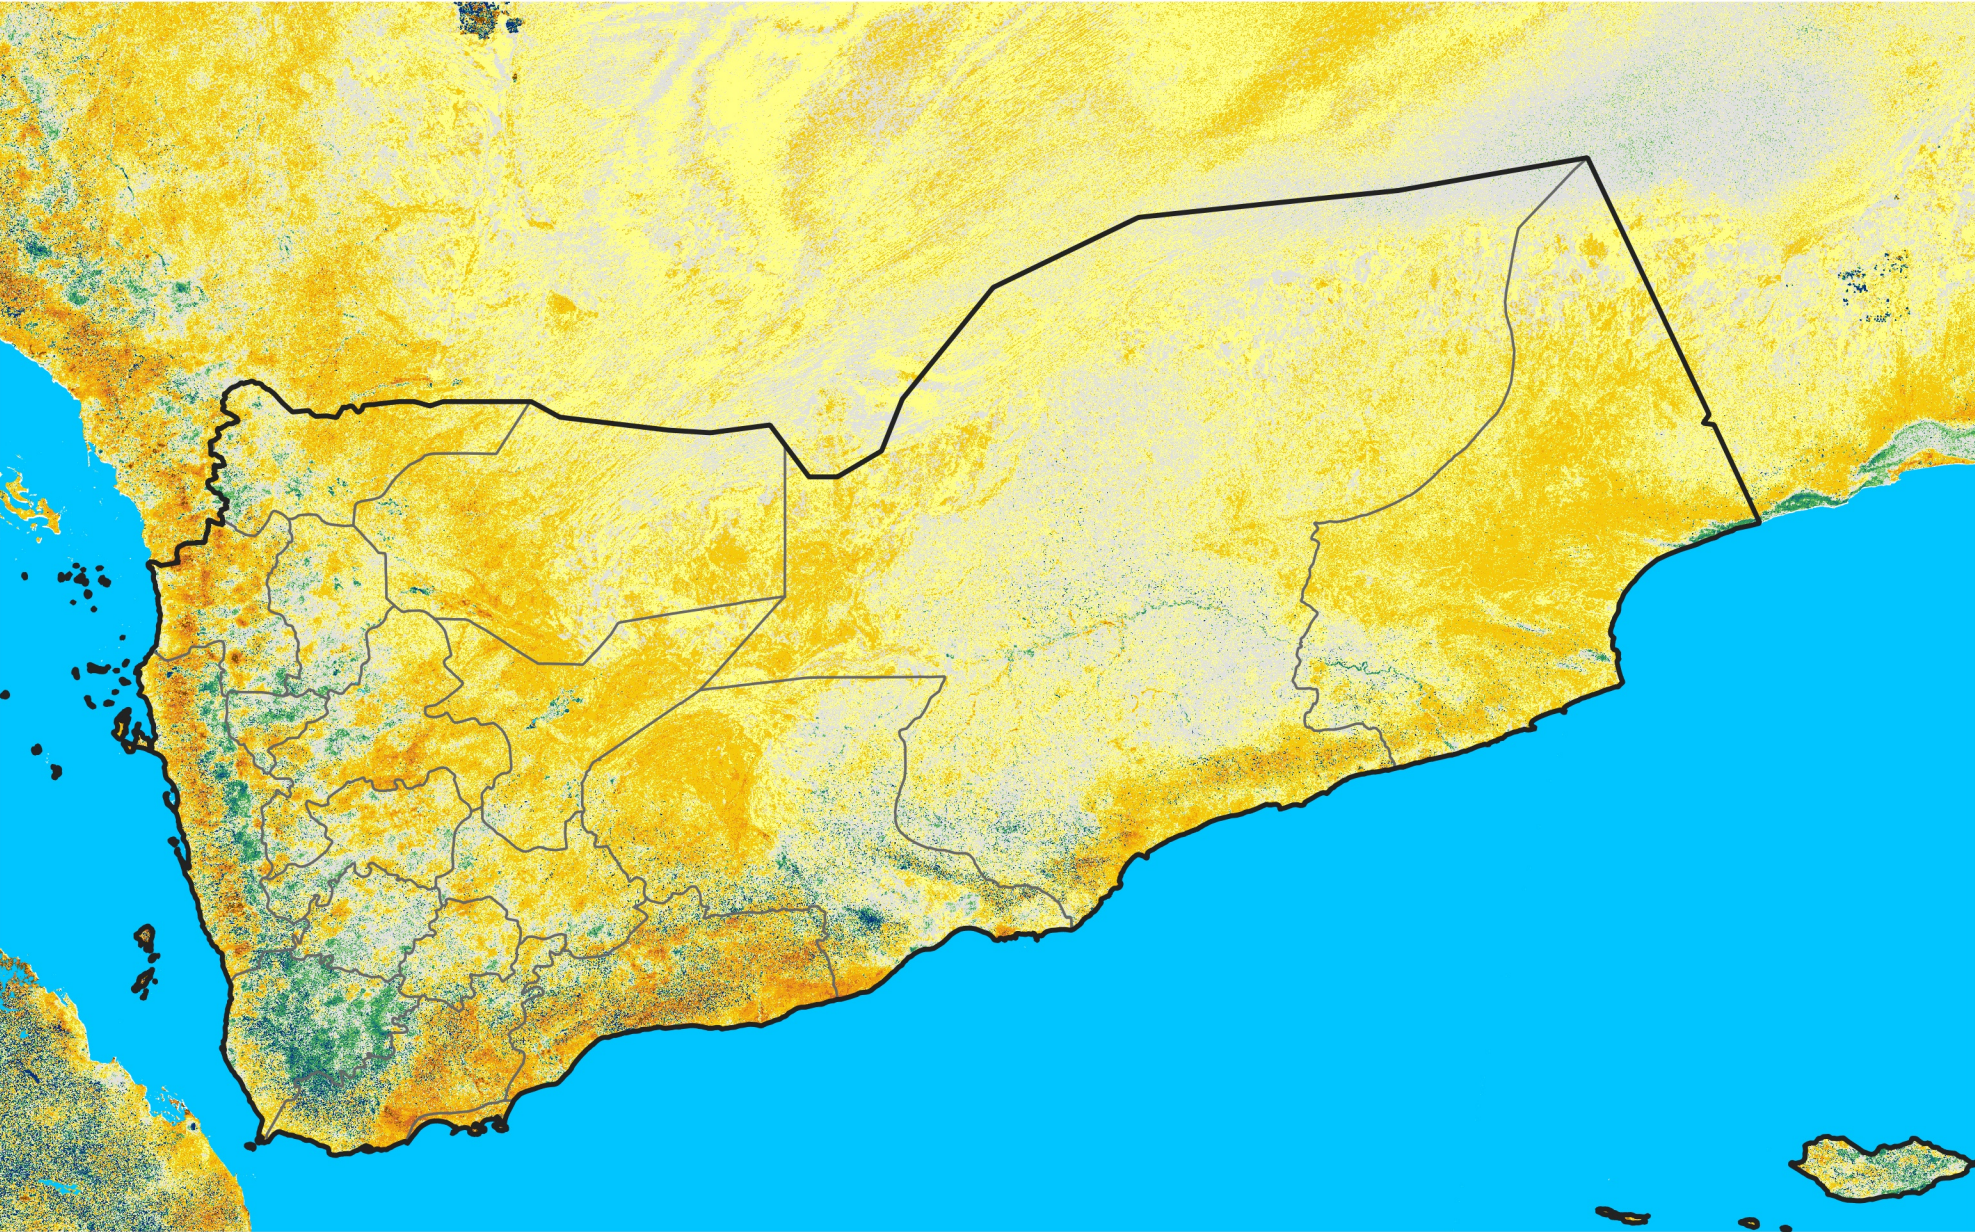

Yemen

Percent of Mean NDVI

2017 / mean (2003 - 2022)

Period 29 / October 11 - 20, 2017

Percent of Normal