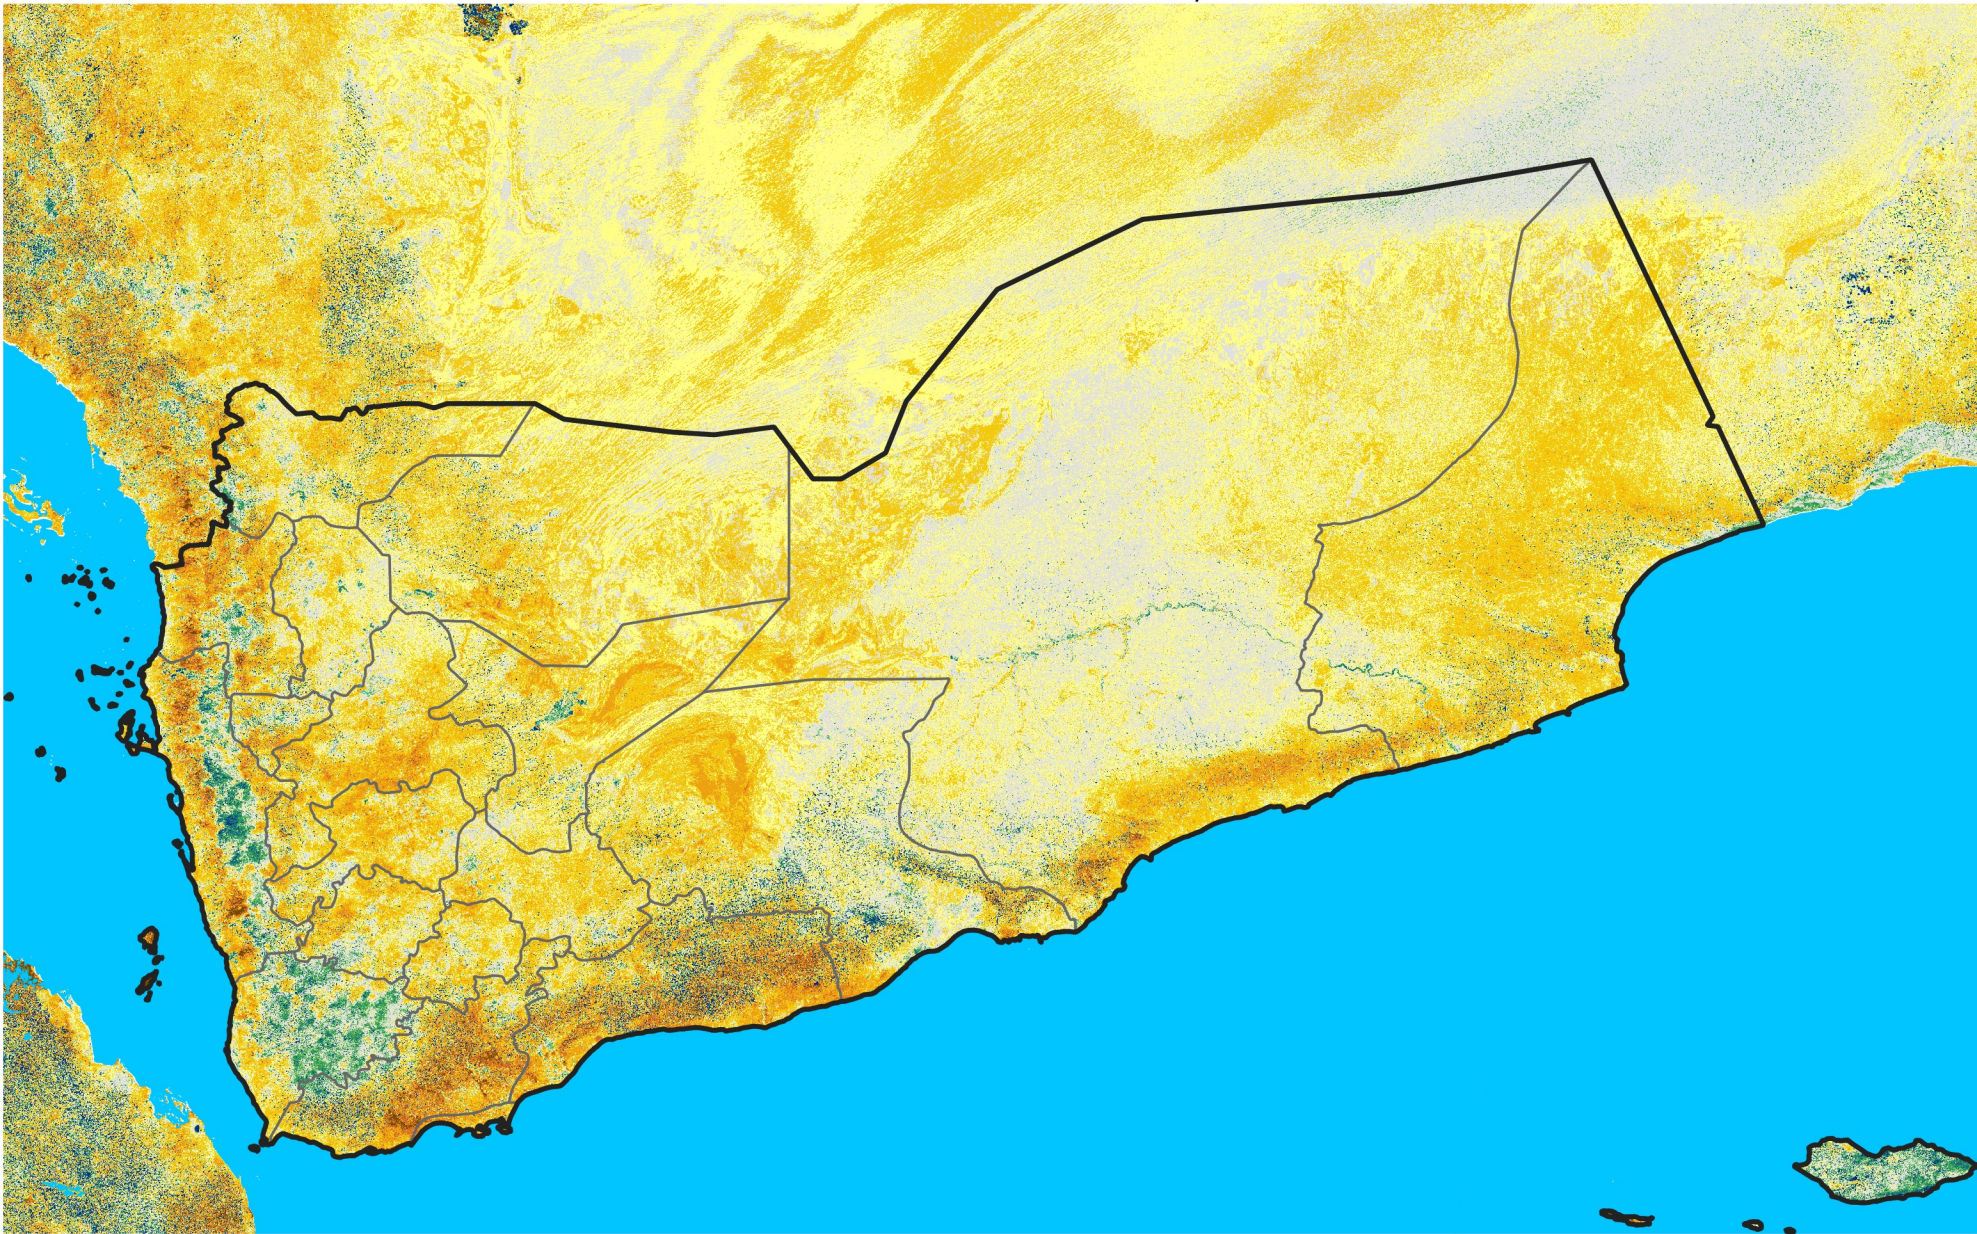

Yemen

Percent of Mean NDVI

2017 / mean (2003 - 2022)

Period 32 / November 11 - 20, 2017

Percent of Normal