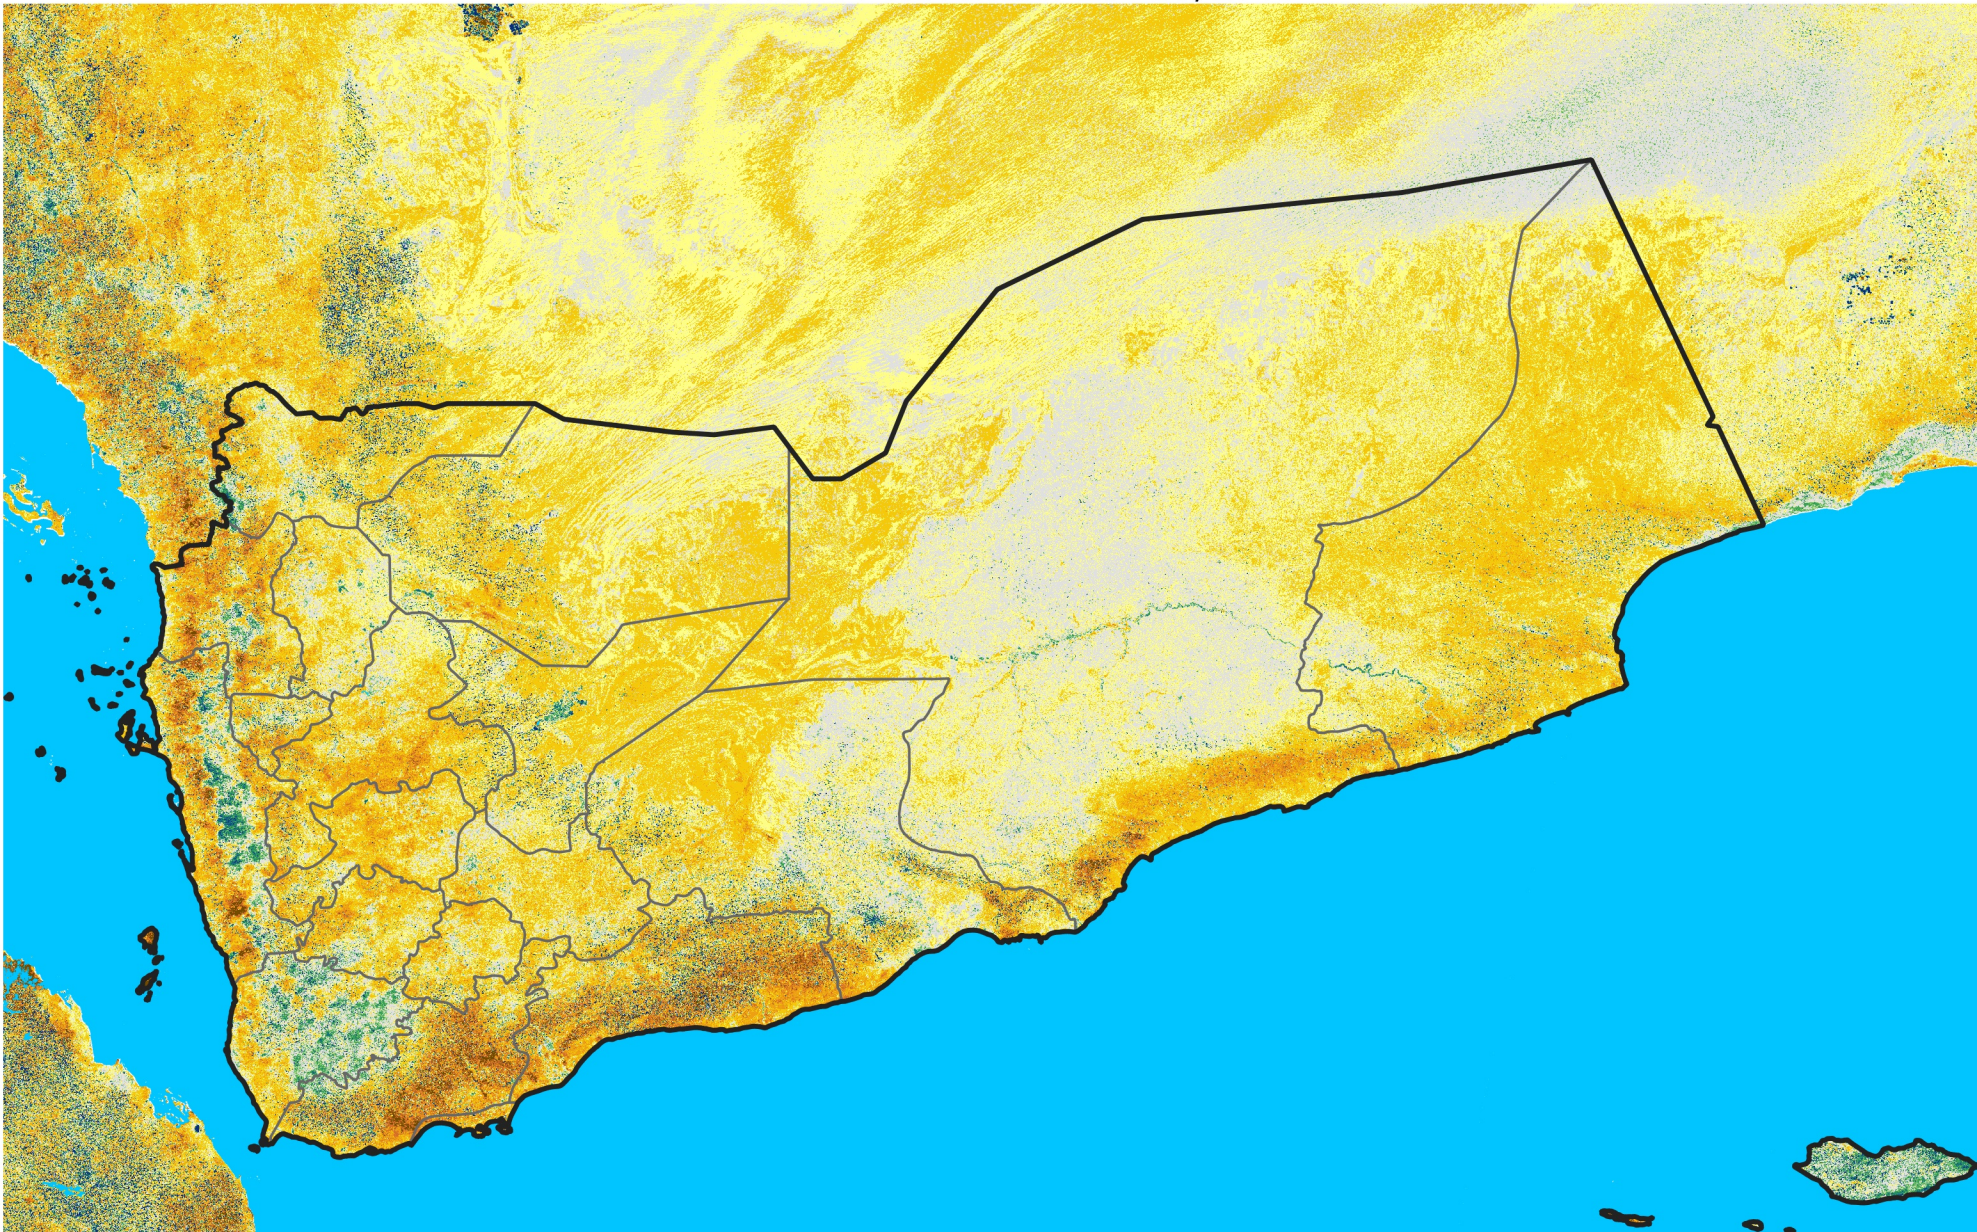

Yemen

Percent of Mean NDVI

2017 / mean (2003 - 2022)

Period 33 / November 21 - 30, 2017

Percent of Normal