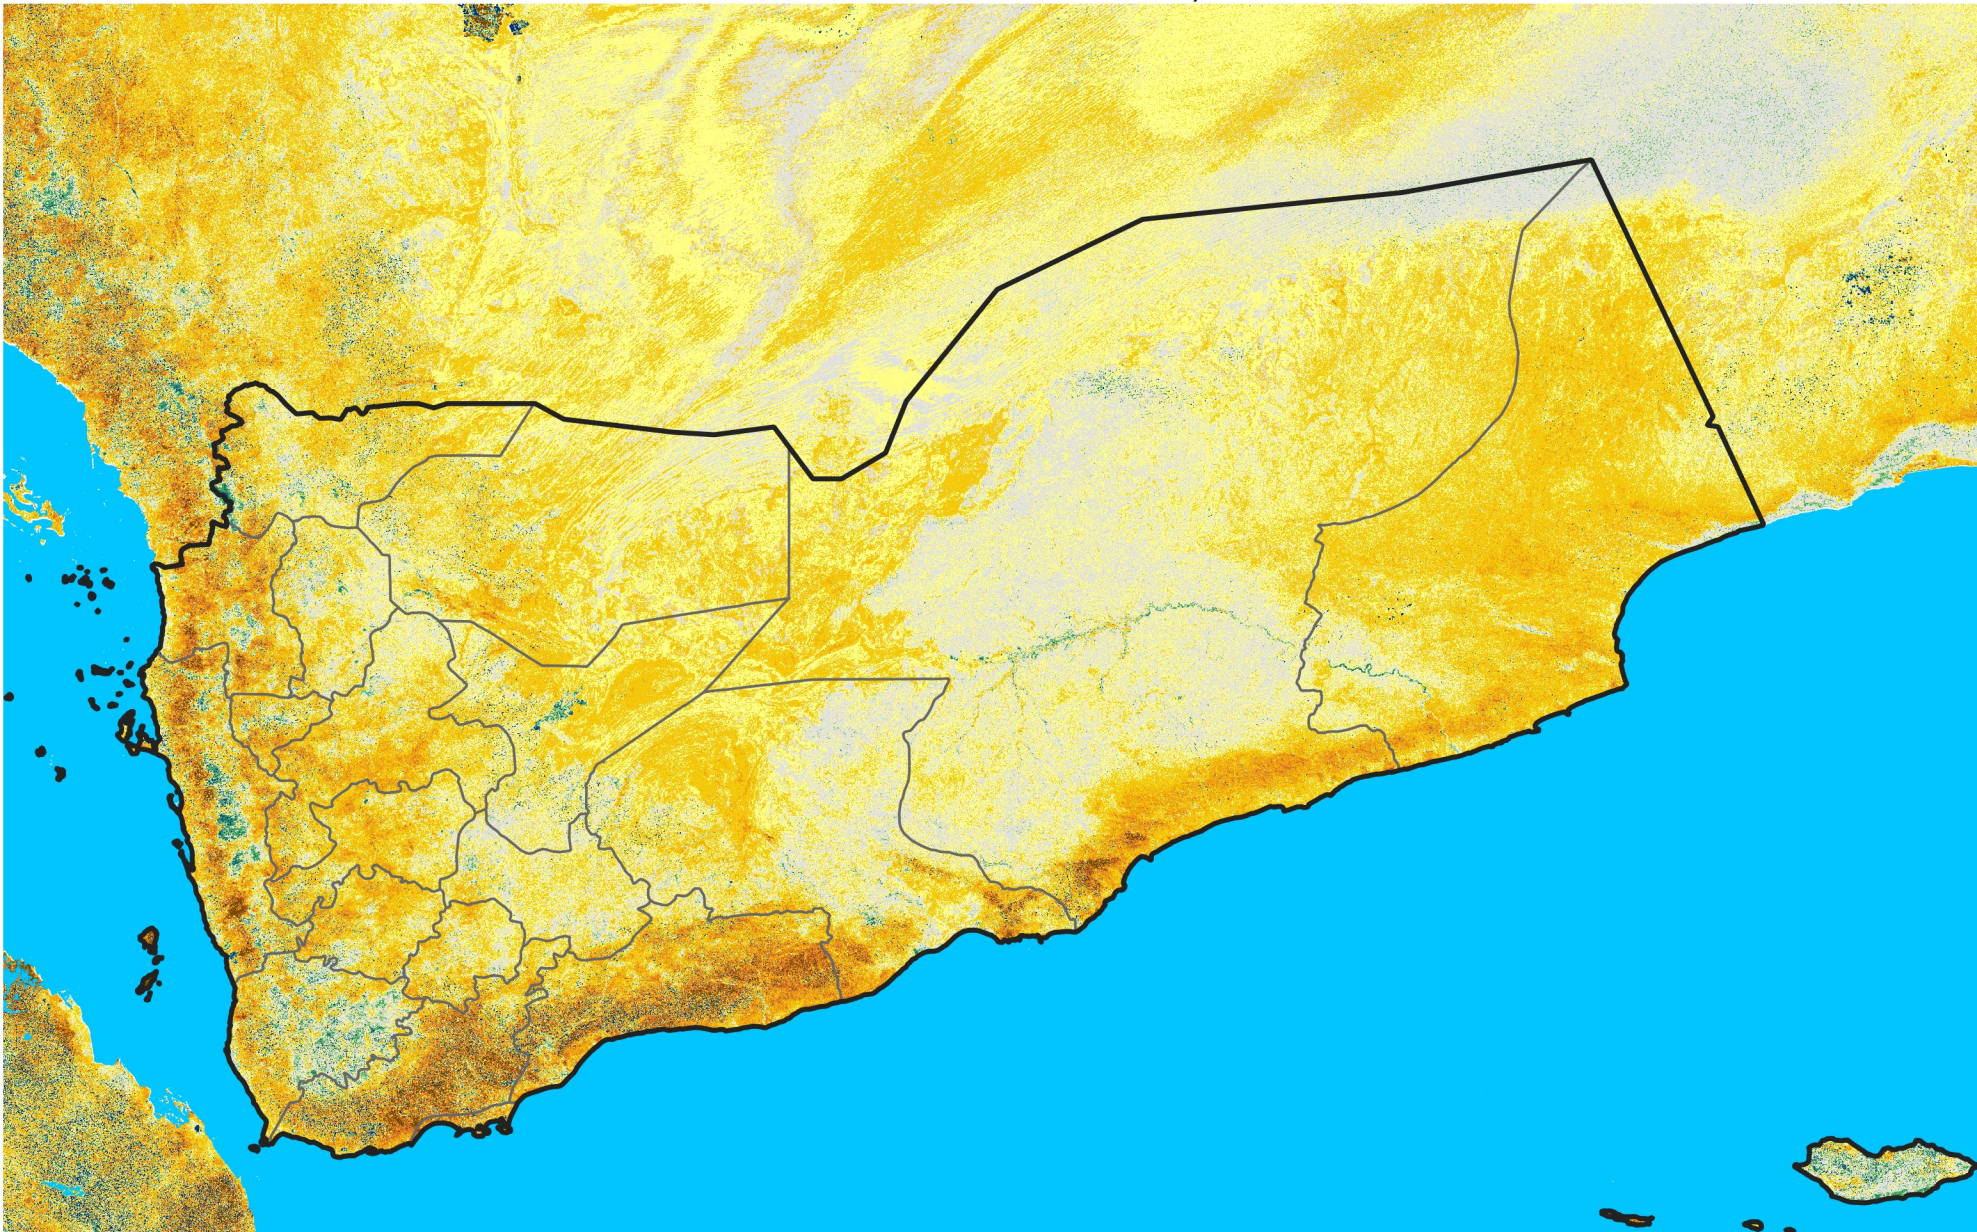

Yemen

Percent of Mean NDVI

2017 / mean (2003 - 2022)

Period 35 / December 11 - 20, 2017

Percent of Normal