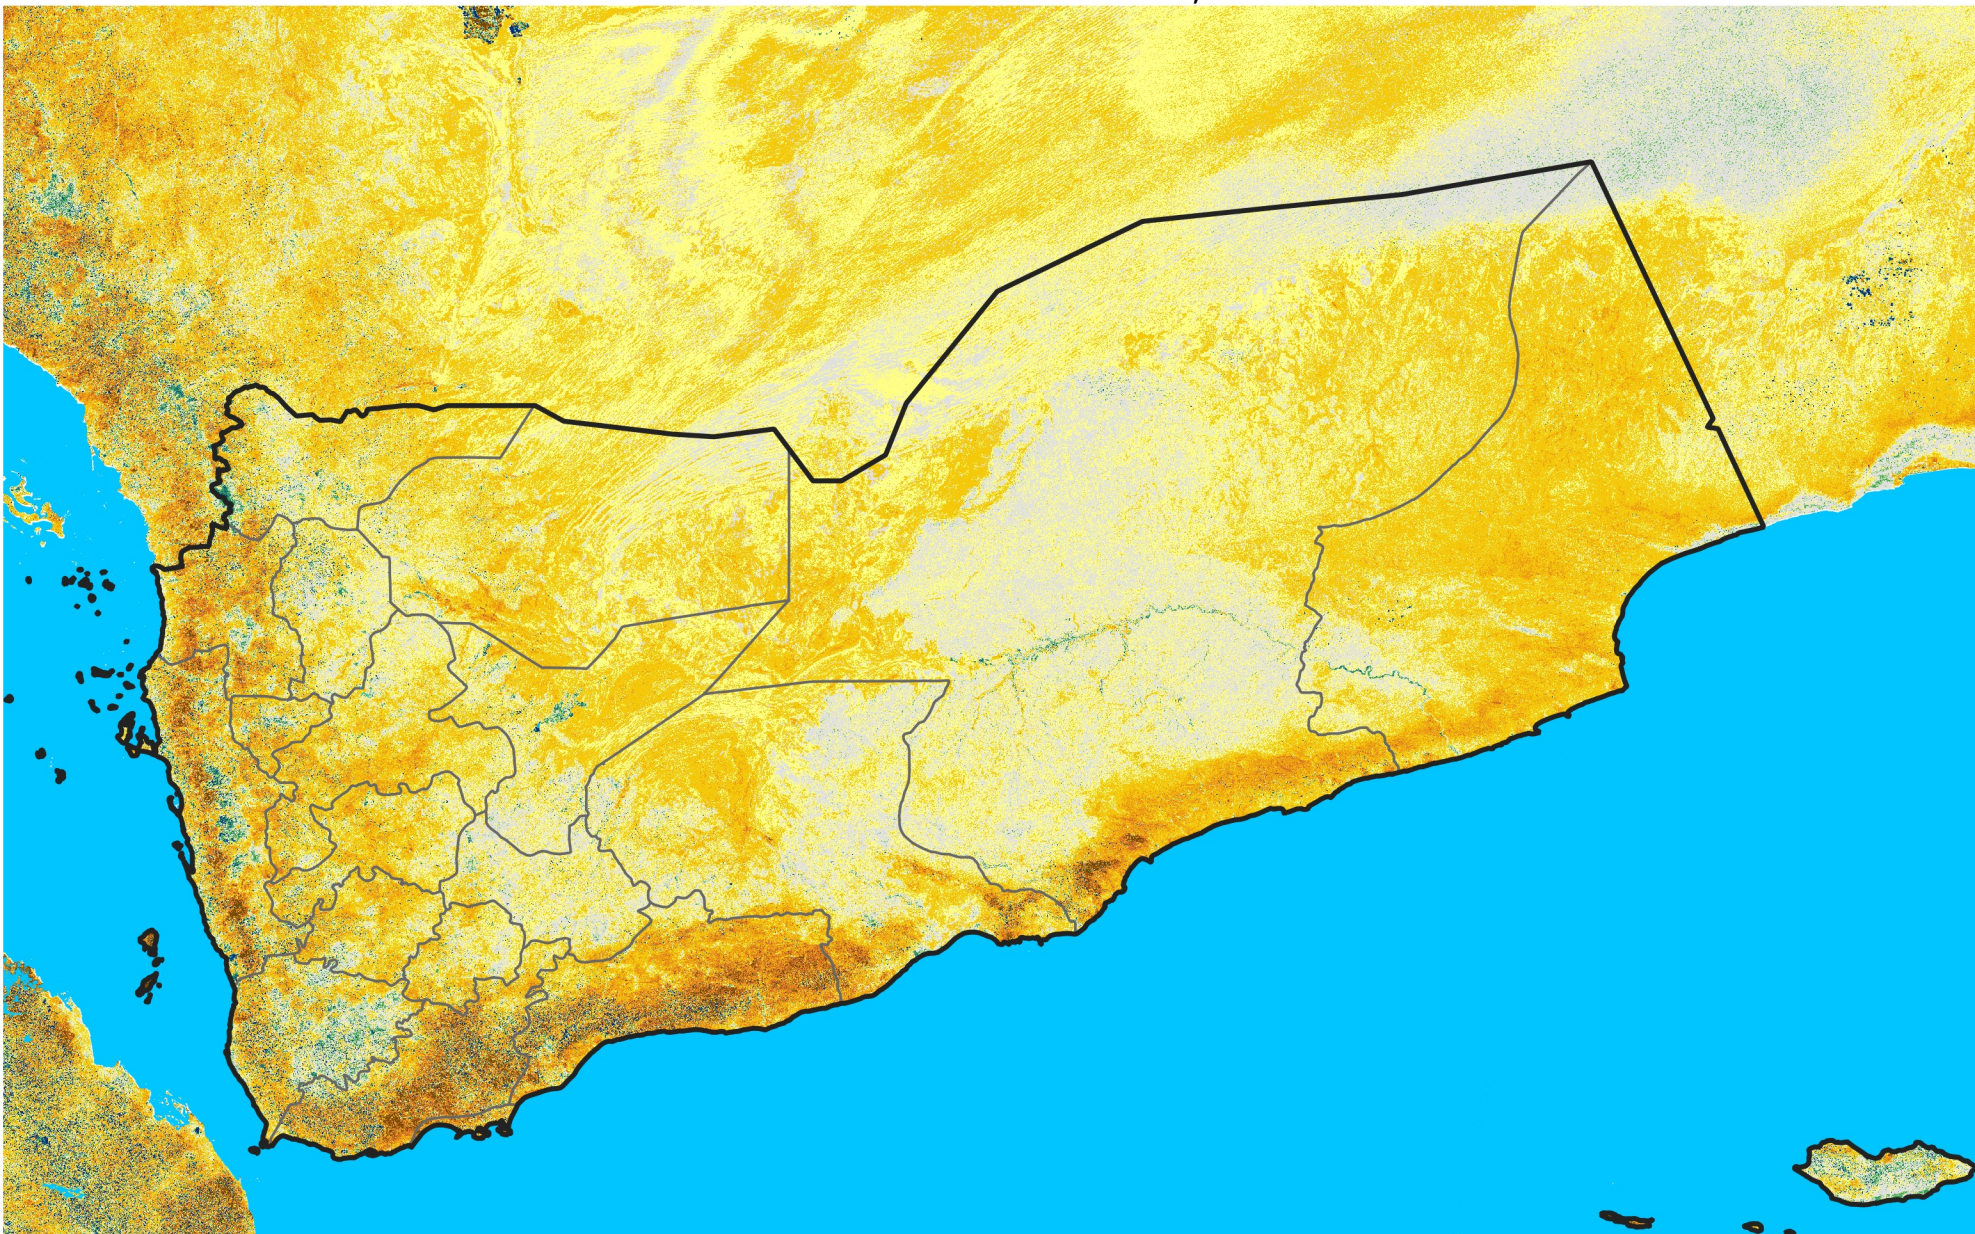

Yemen

Percent of Mean NDVI

2017 / mean (2003 - 2022)

Period 36 / December 21 - 31, 2017

Percent of Normal