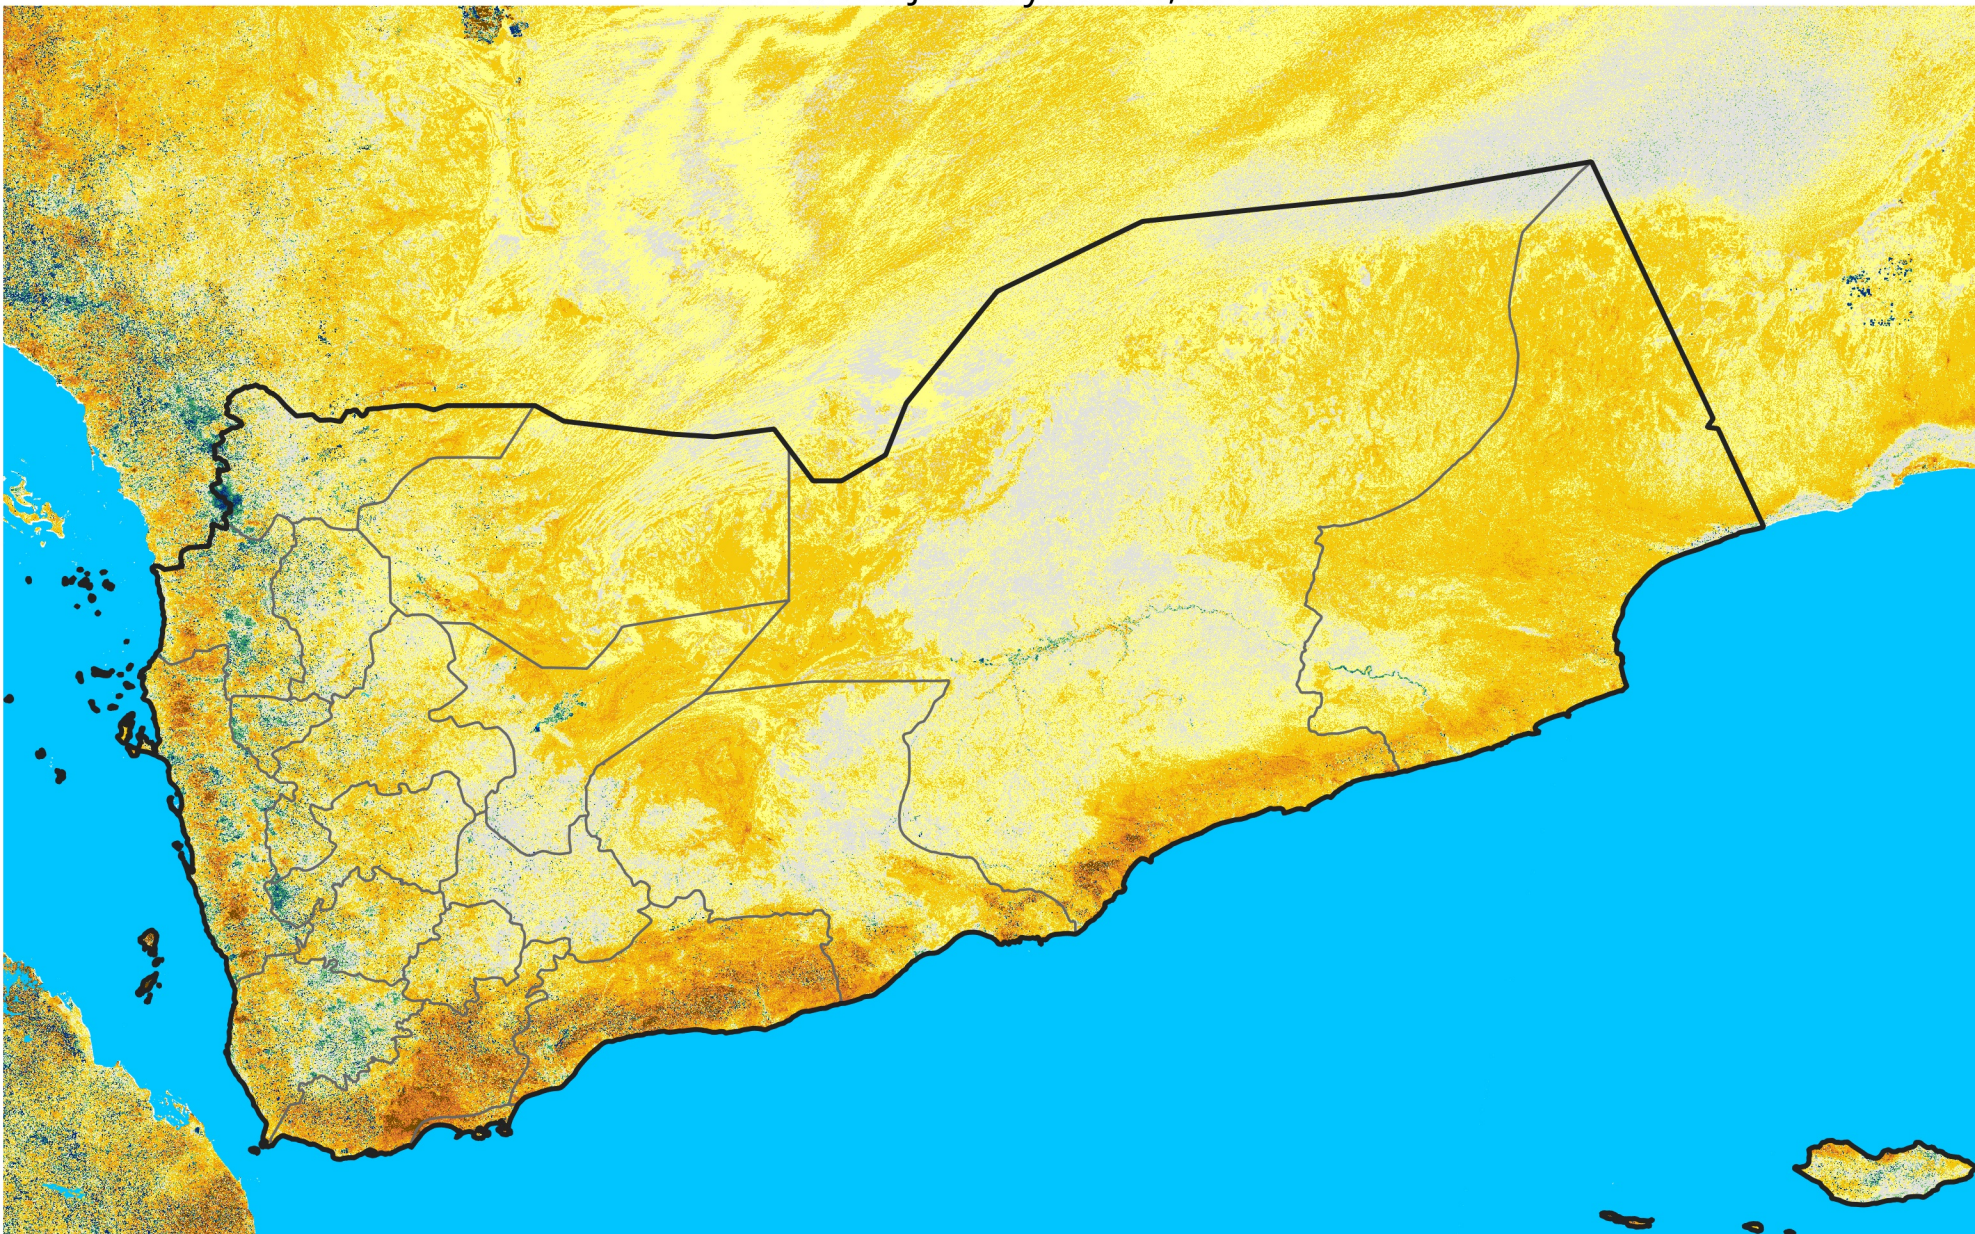

Yemen

Percent of Mean NDVI

2018 / mean (2003 - 2022)

Period 03 / January 21 - 31, 2018

Percent of Normal