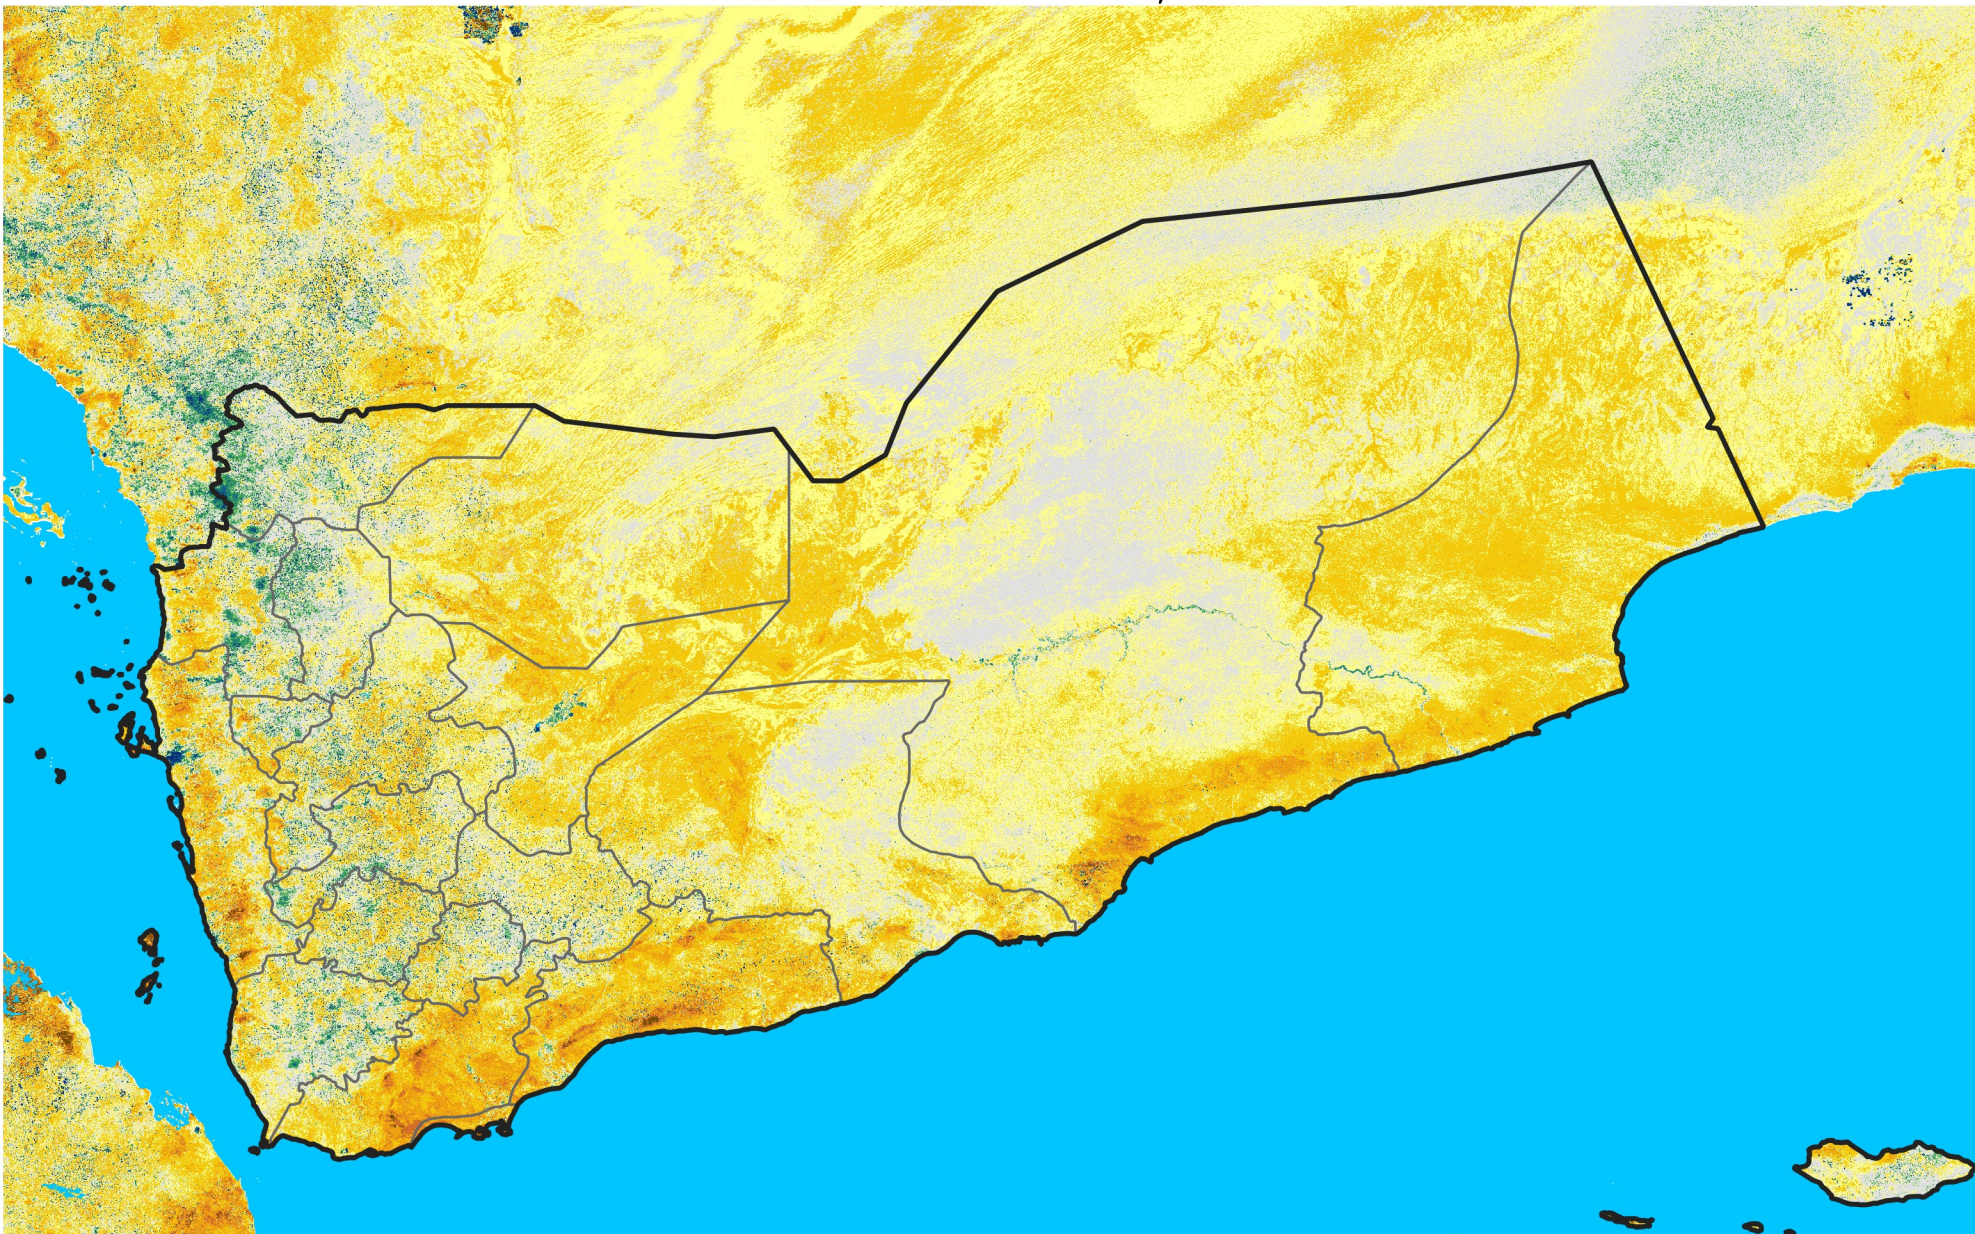

Yemen

Percent of Mean NDVI

2018 / mean (2003 - 2022)

Period 08 / March 11 - 20, 2018

Percent of Normal