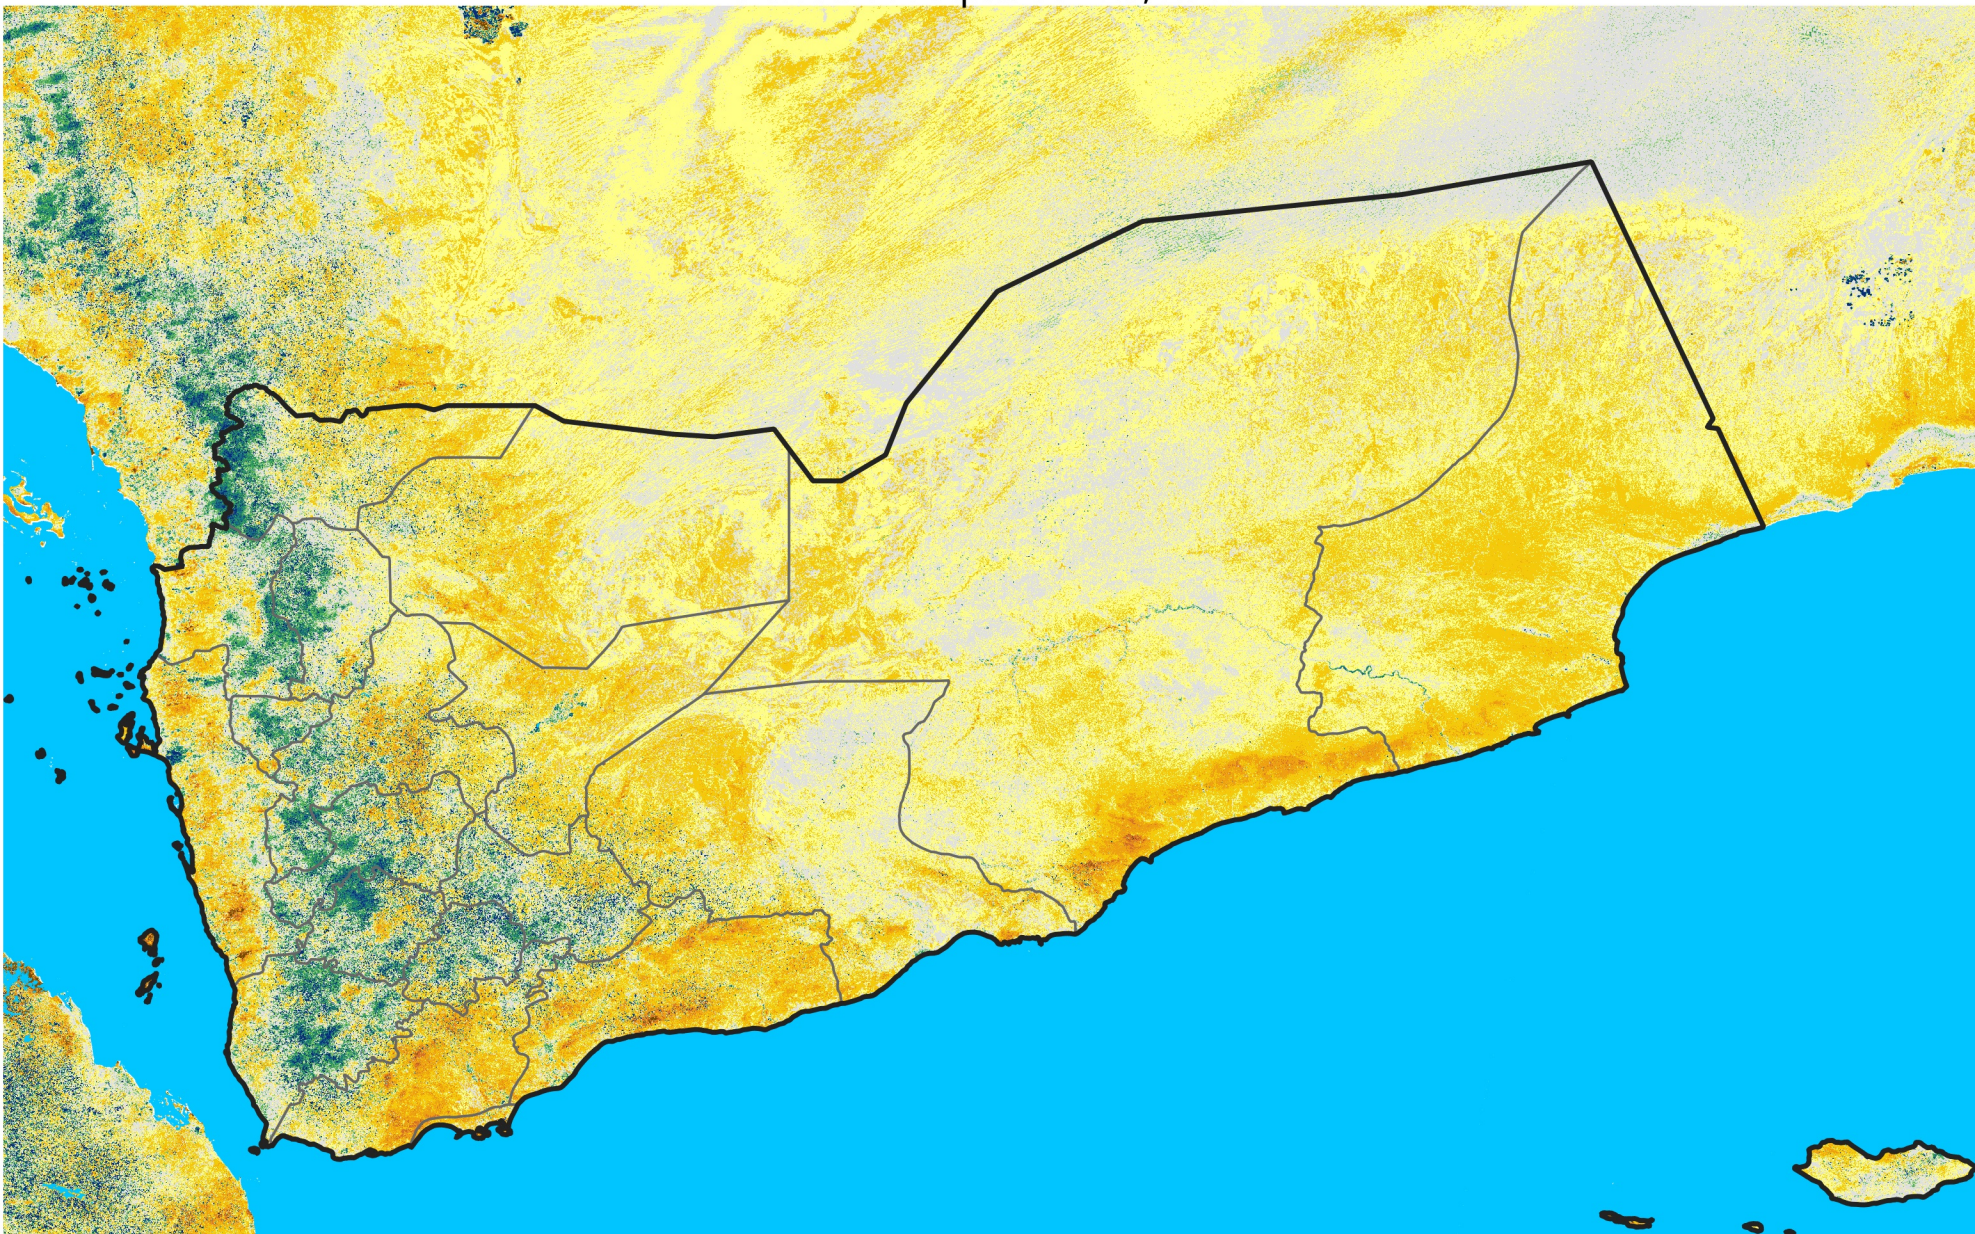

Yemen

Percent of Mean NDVI

2018 / mean (2003 - 2022)

Period 11 / April 11 - 20, 2018

Percent of Normal