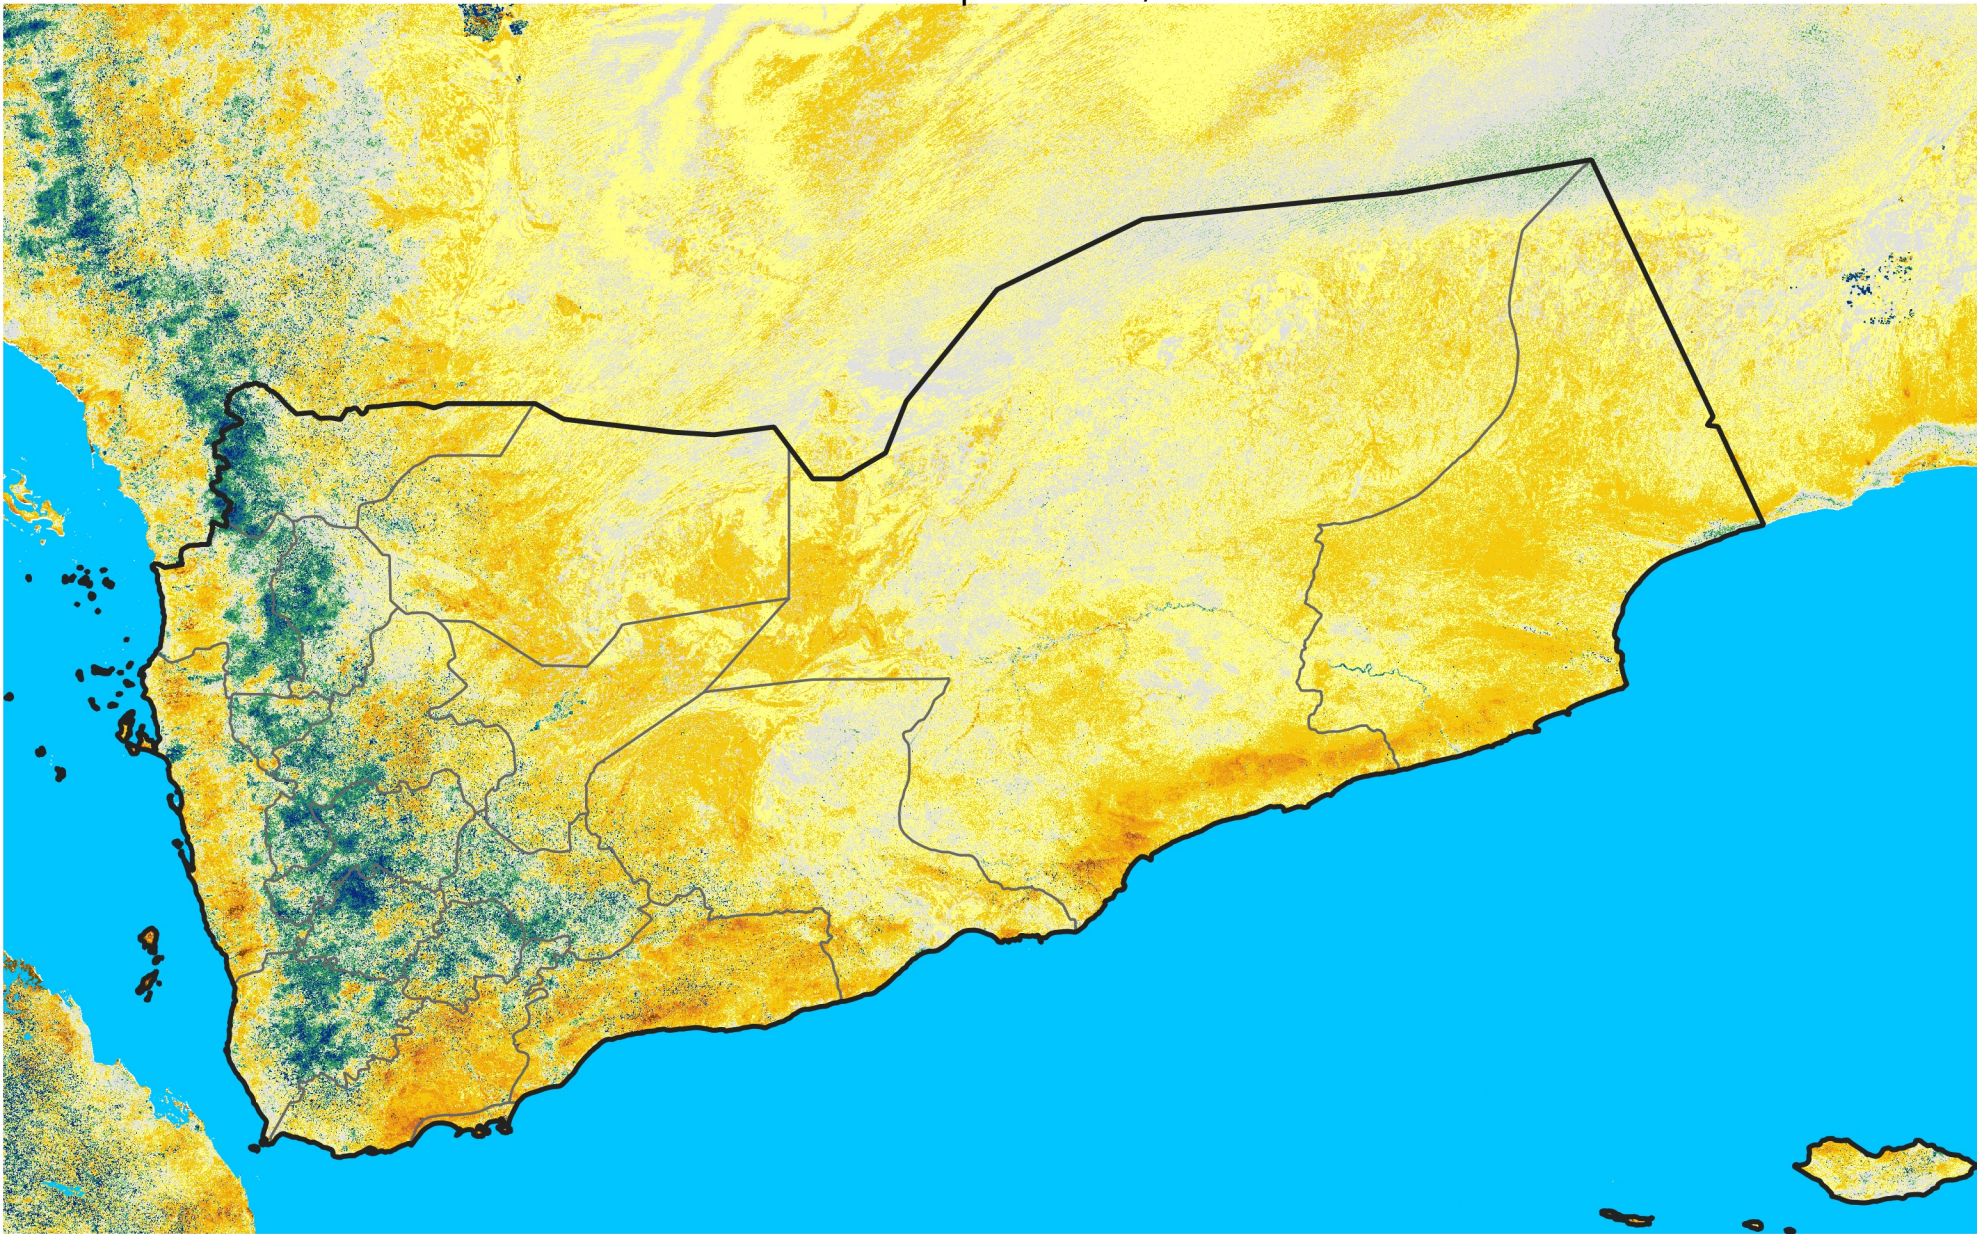

Yemen

Percent of Mean NDVI

2018 / mean (2003 - 2022)

Period 12 / April 21 - 30, 2018

Percent of Normal