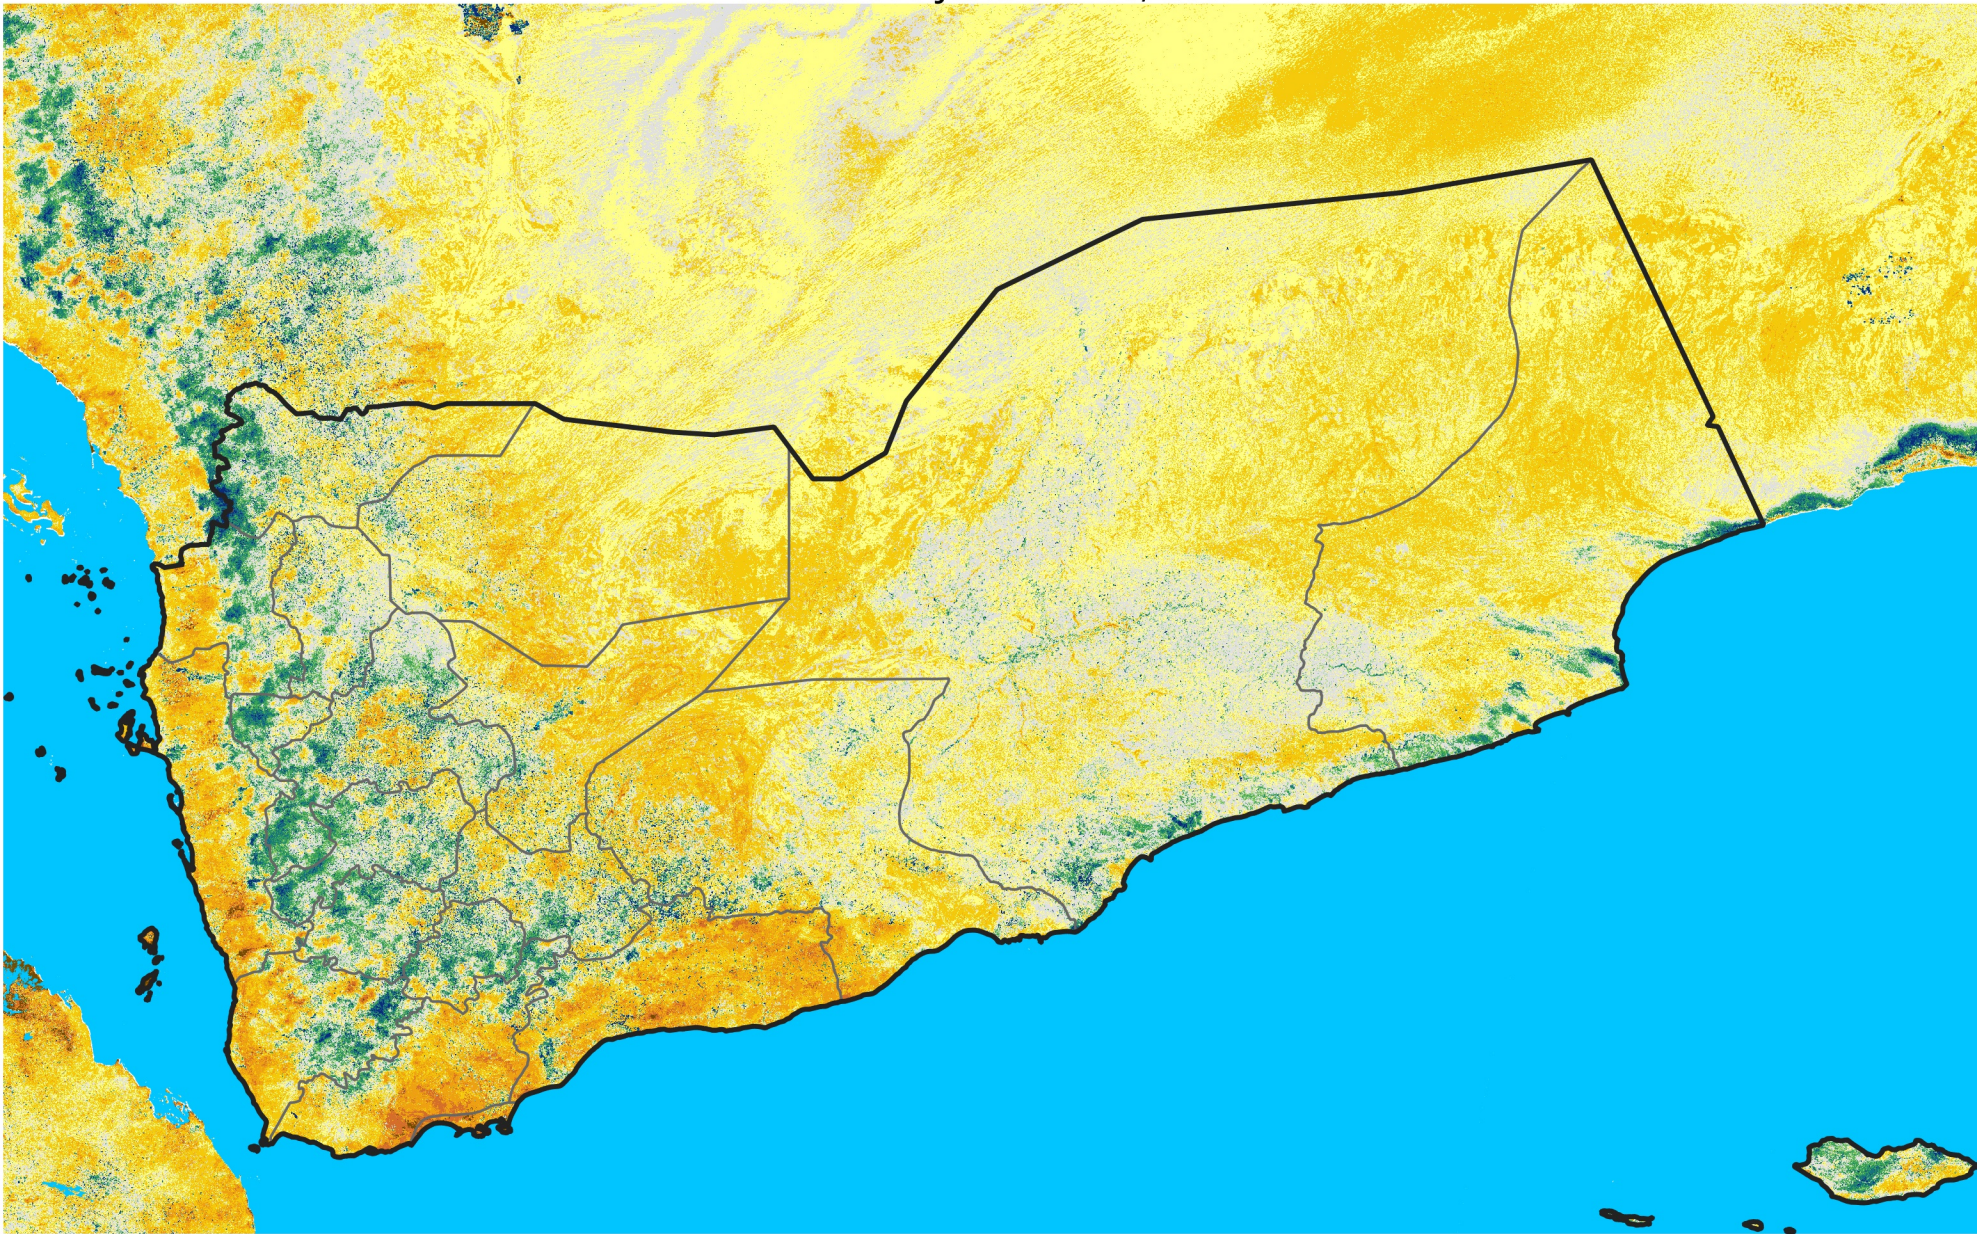

Yemen

Percent of Mean NDVI

2018 / mean (2003 - 2022)

Period 16 / June 01 - 10, 2018

Percent of Normal