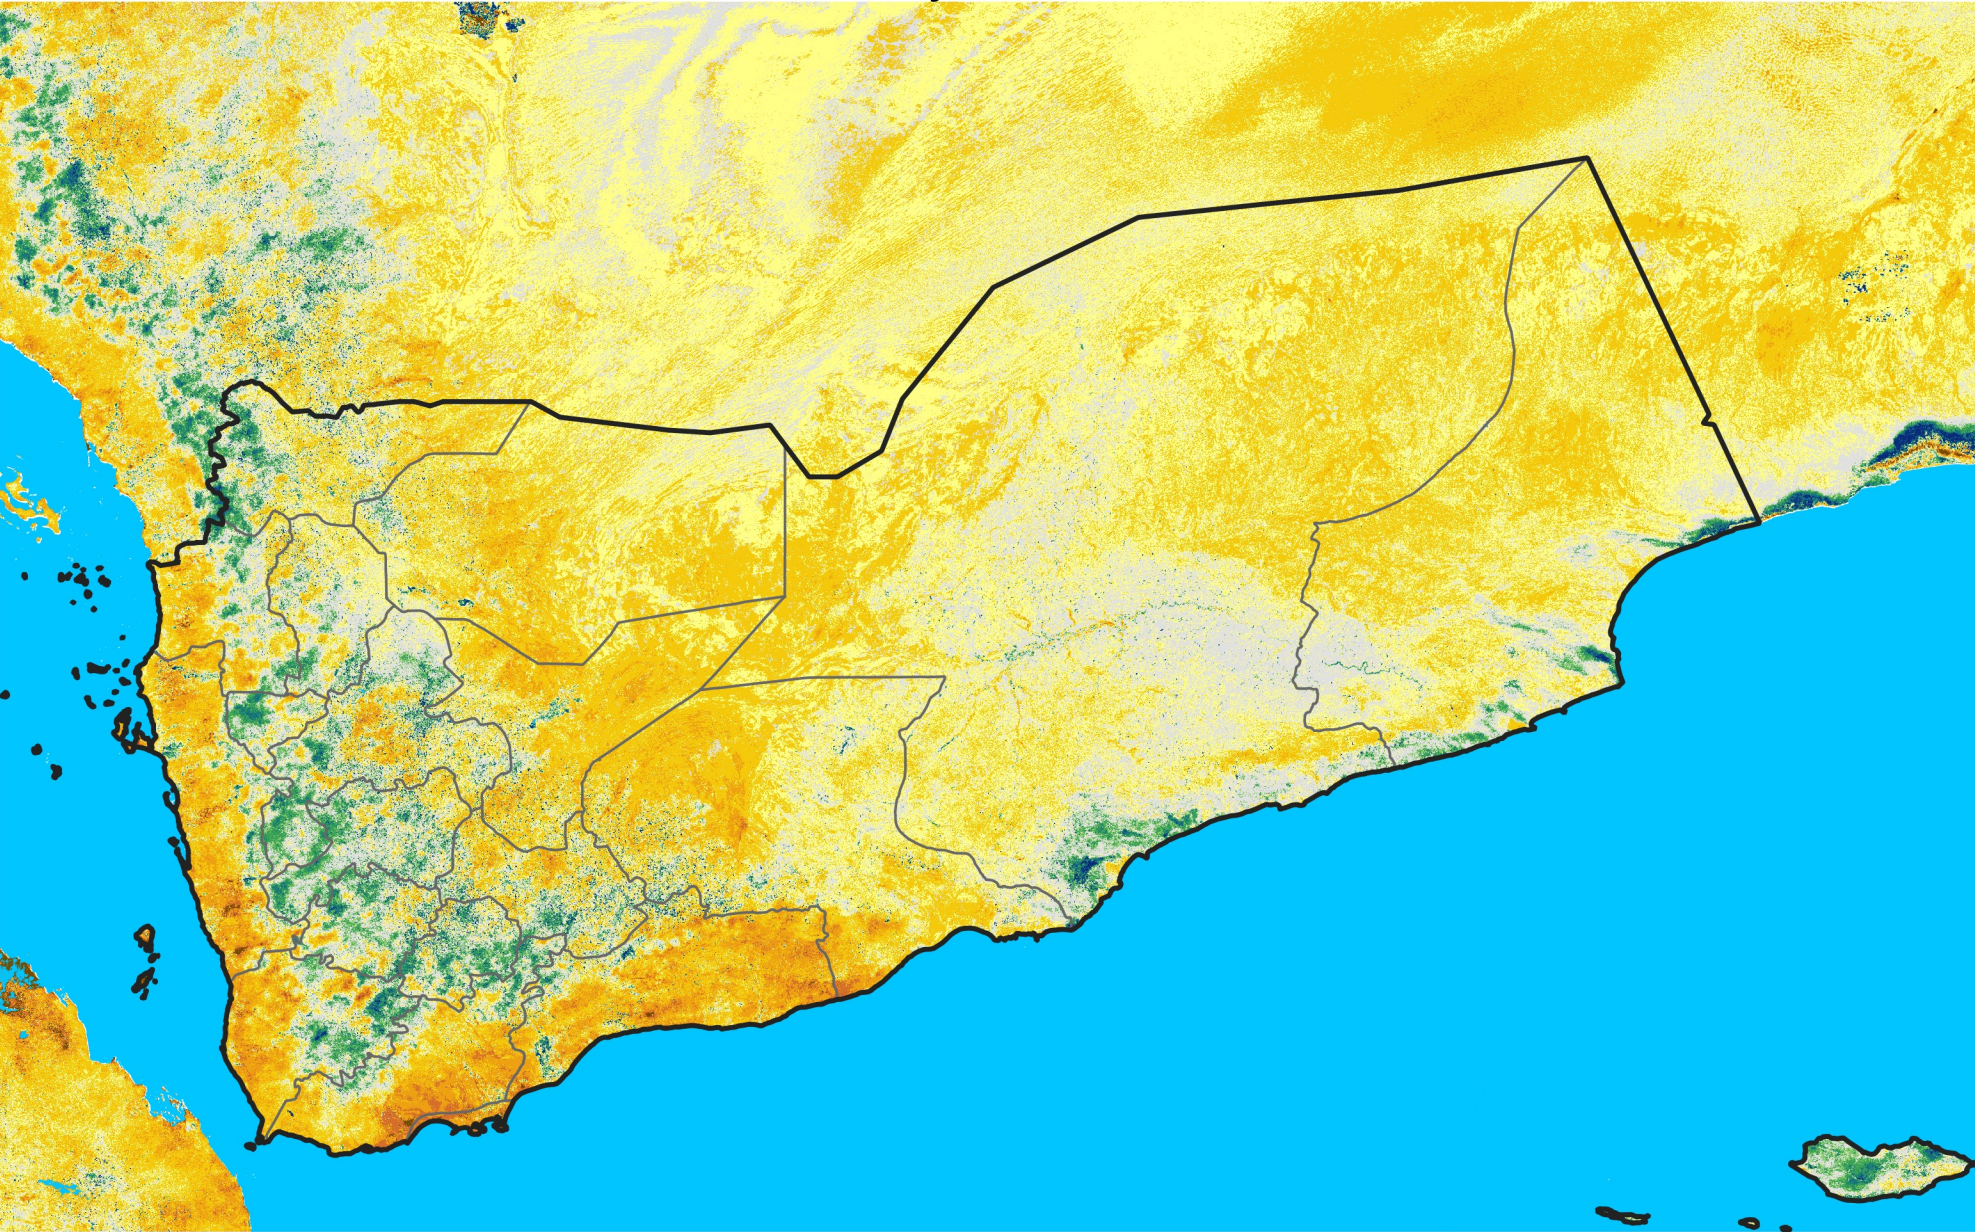

Yemen

Percent of Mean NDVI

2018 / mean (2003 - 2022)

Period 17 / June 11 - 20, 2018

Percent of Normal