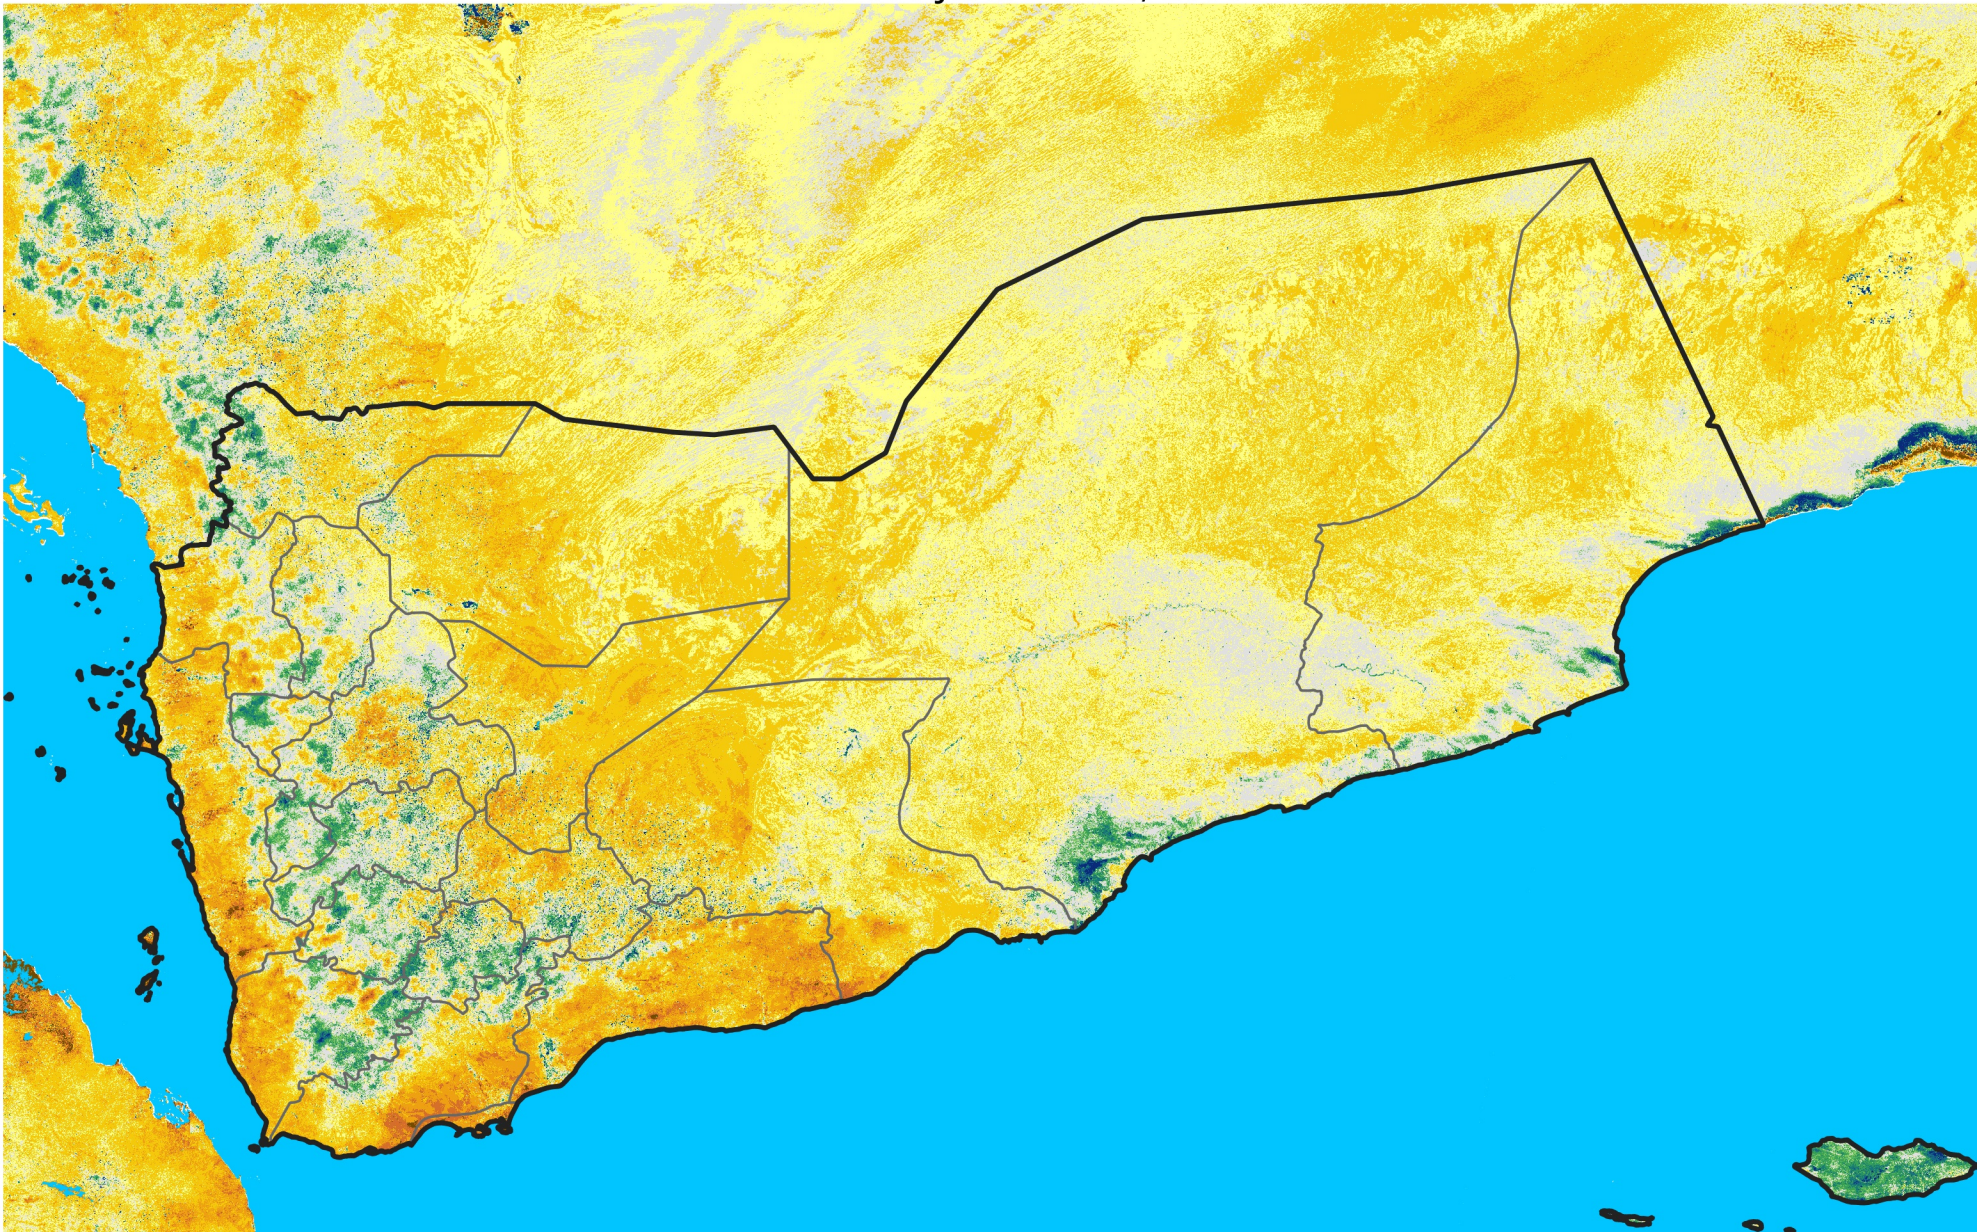

Yemen

Percent of Mean NDVI

2018 / mean (2003 - 2022)

Period 18 / June 21 - 30, 2018

Percent of Normal