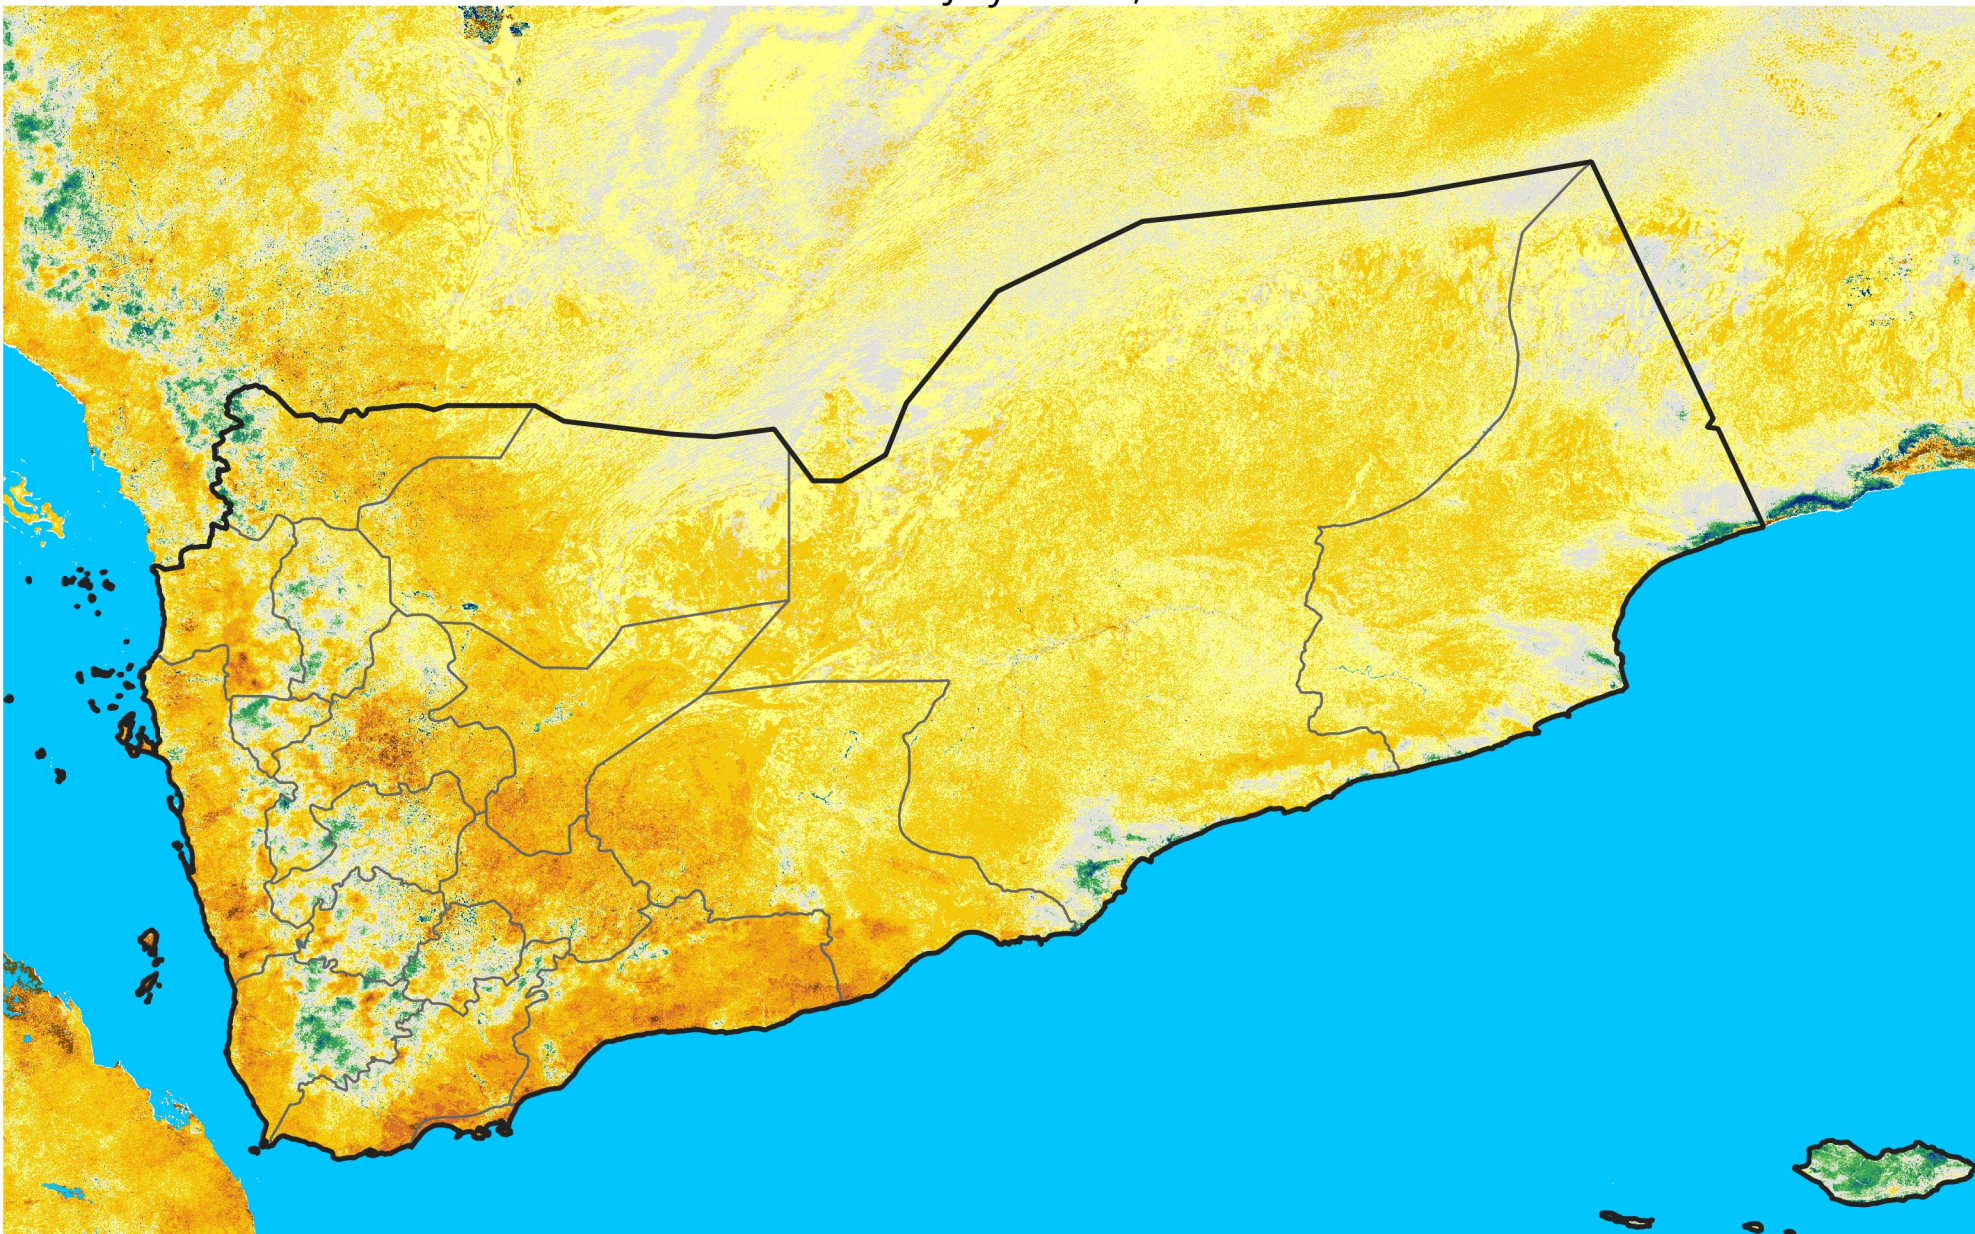

Yemen

Percent of Mean NDVI

2018 / mean (2003 - 2022)

Period 20 / July 11 - 20, 2018

Percent of Normal