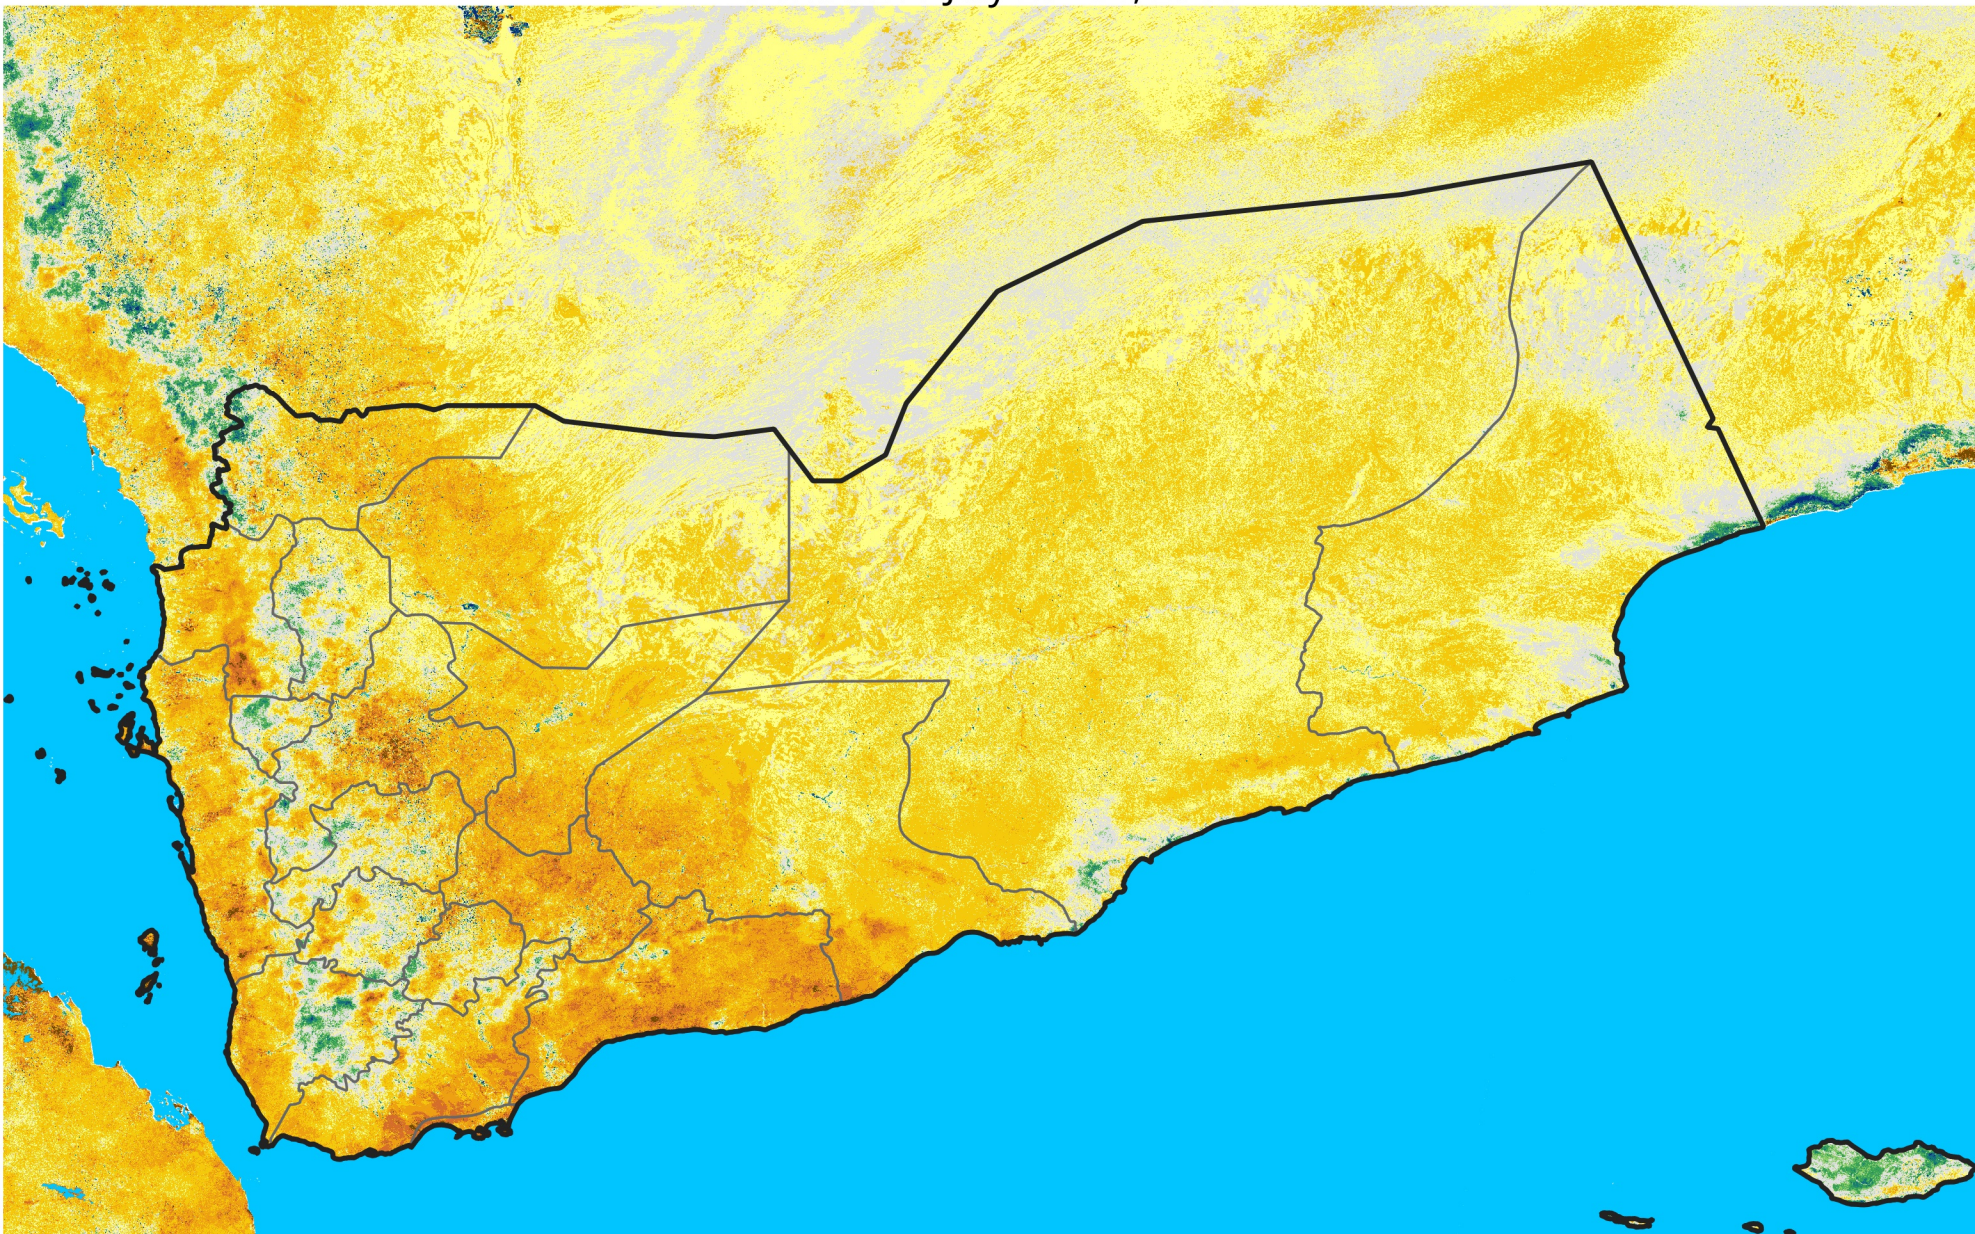

Yemen

Percent of Mean NDVI

2018 / mean (2003 - 2022)

Period 21 / July 21 - 31, 2018

Percent of Normal