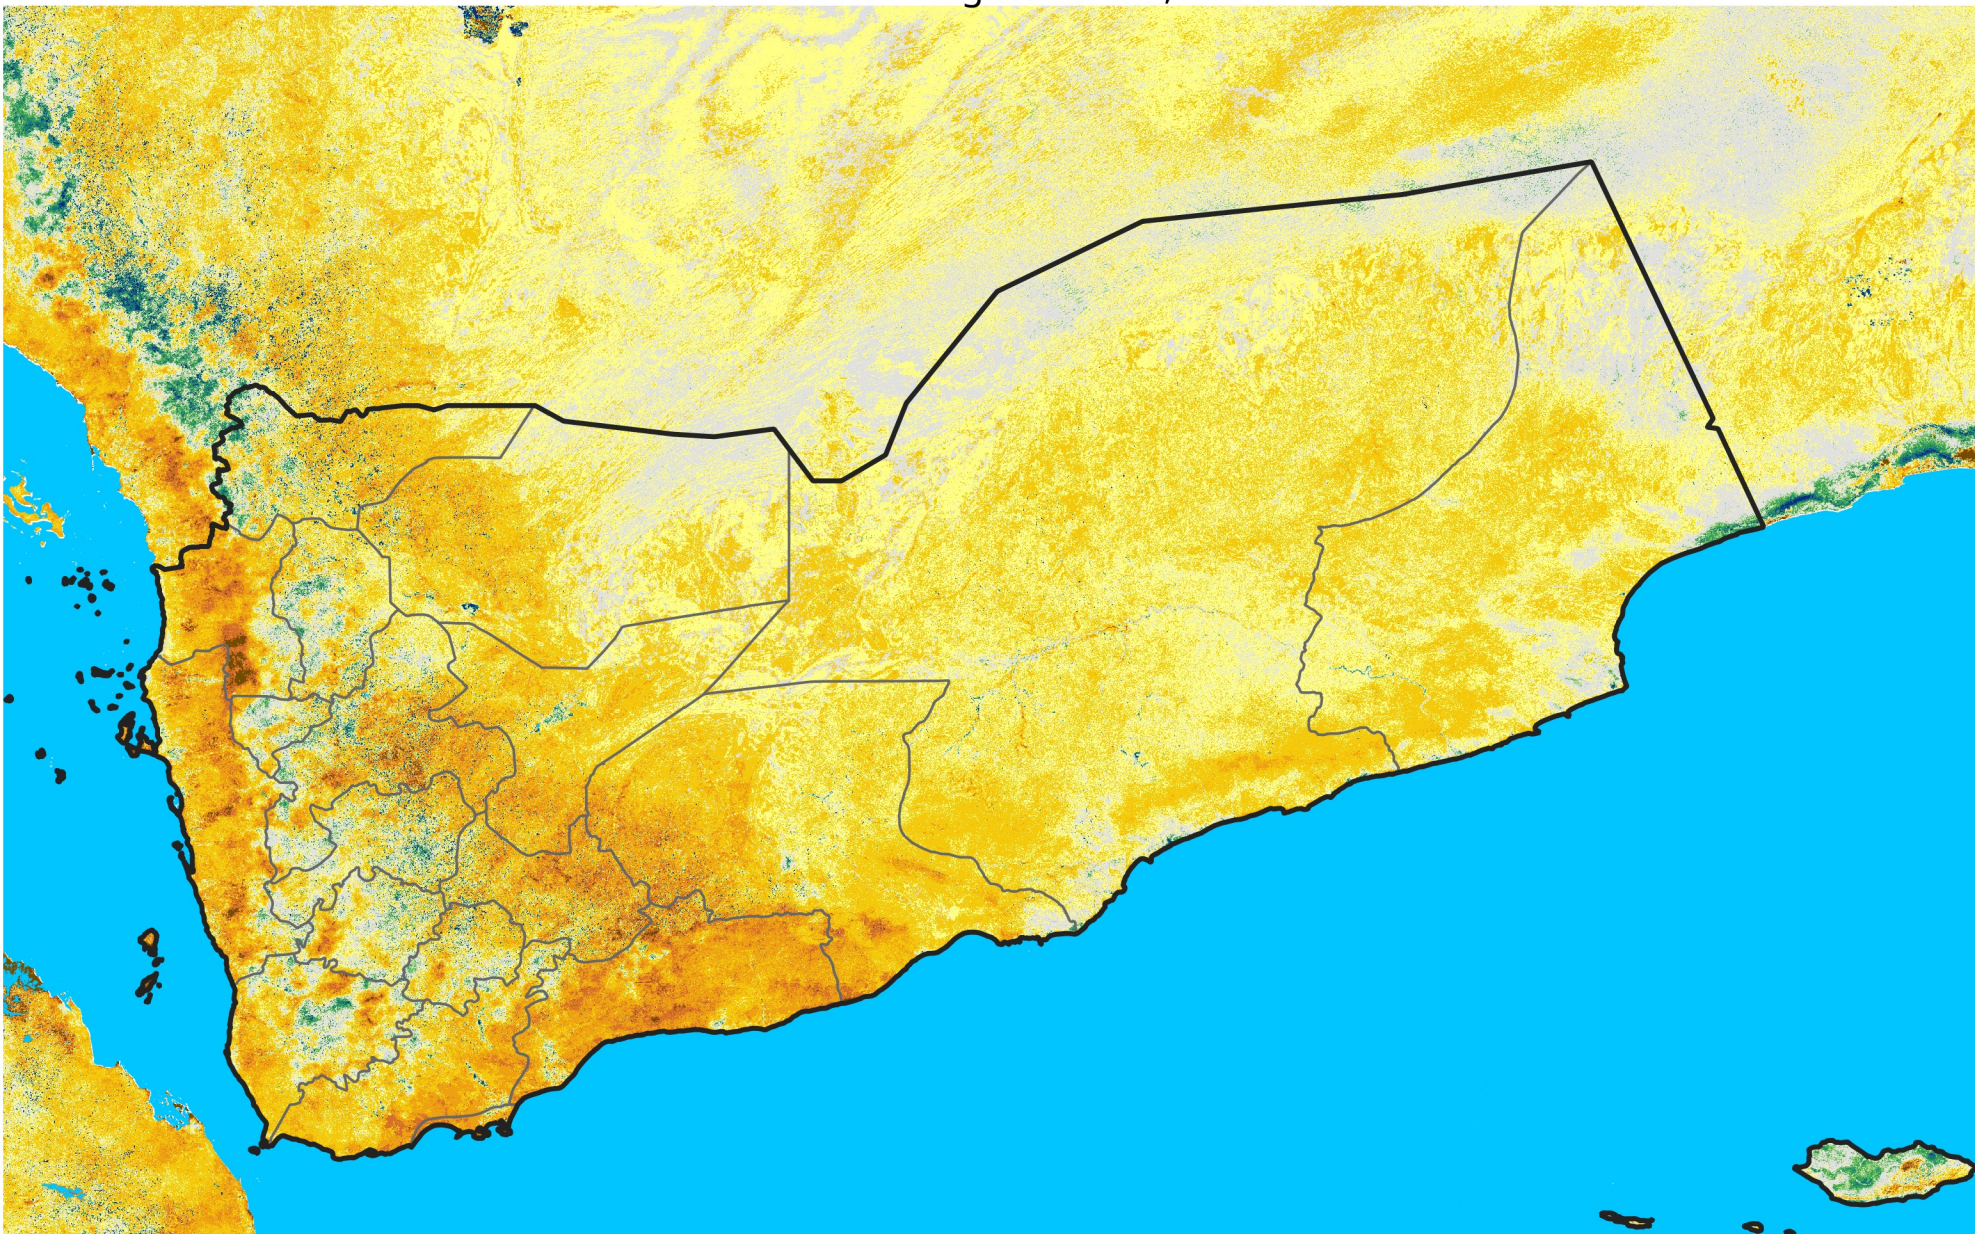

Yemen

Percent of Mean NDVI

2018 / mean (2003 - 2022)

Period 23 / August 11 - 20, 2018

Percent of Normal