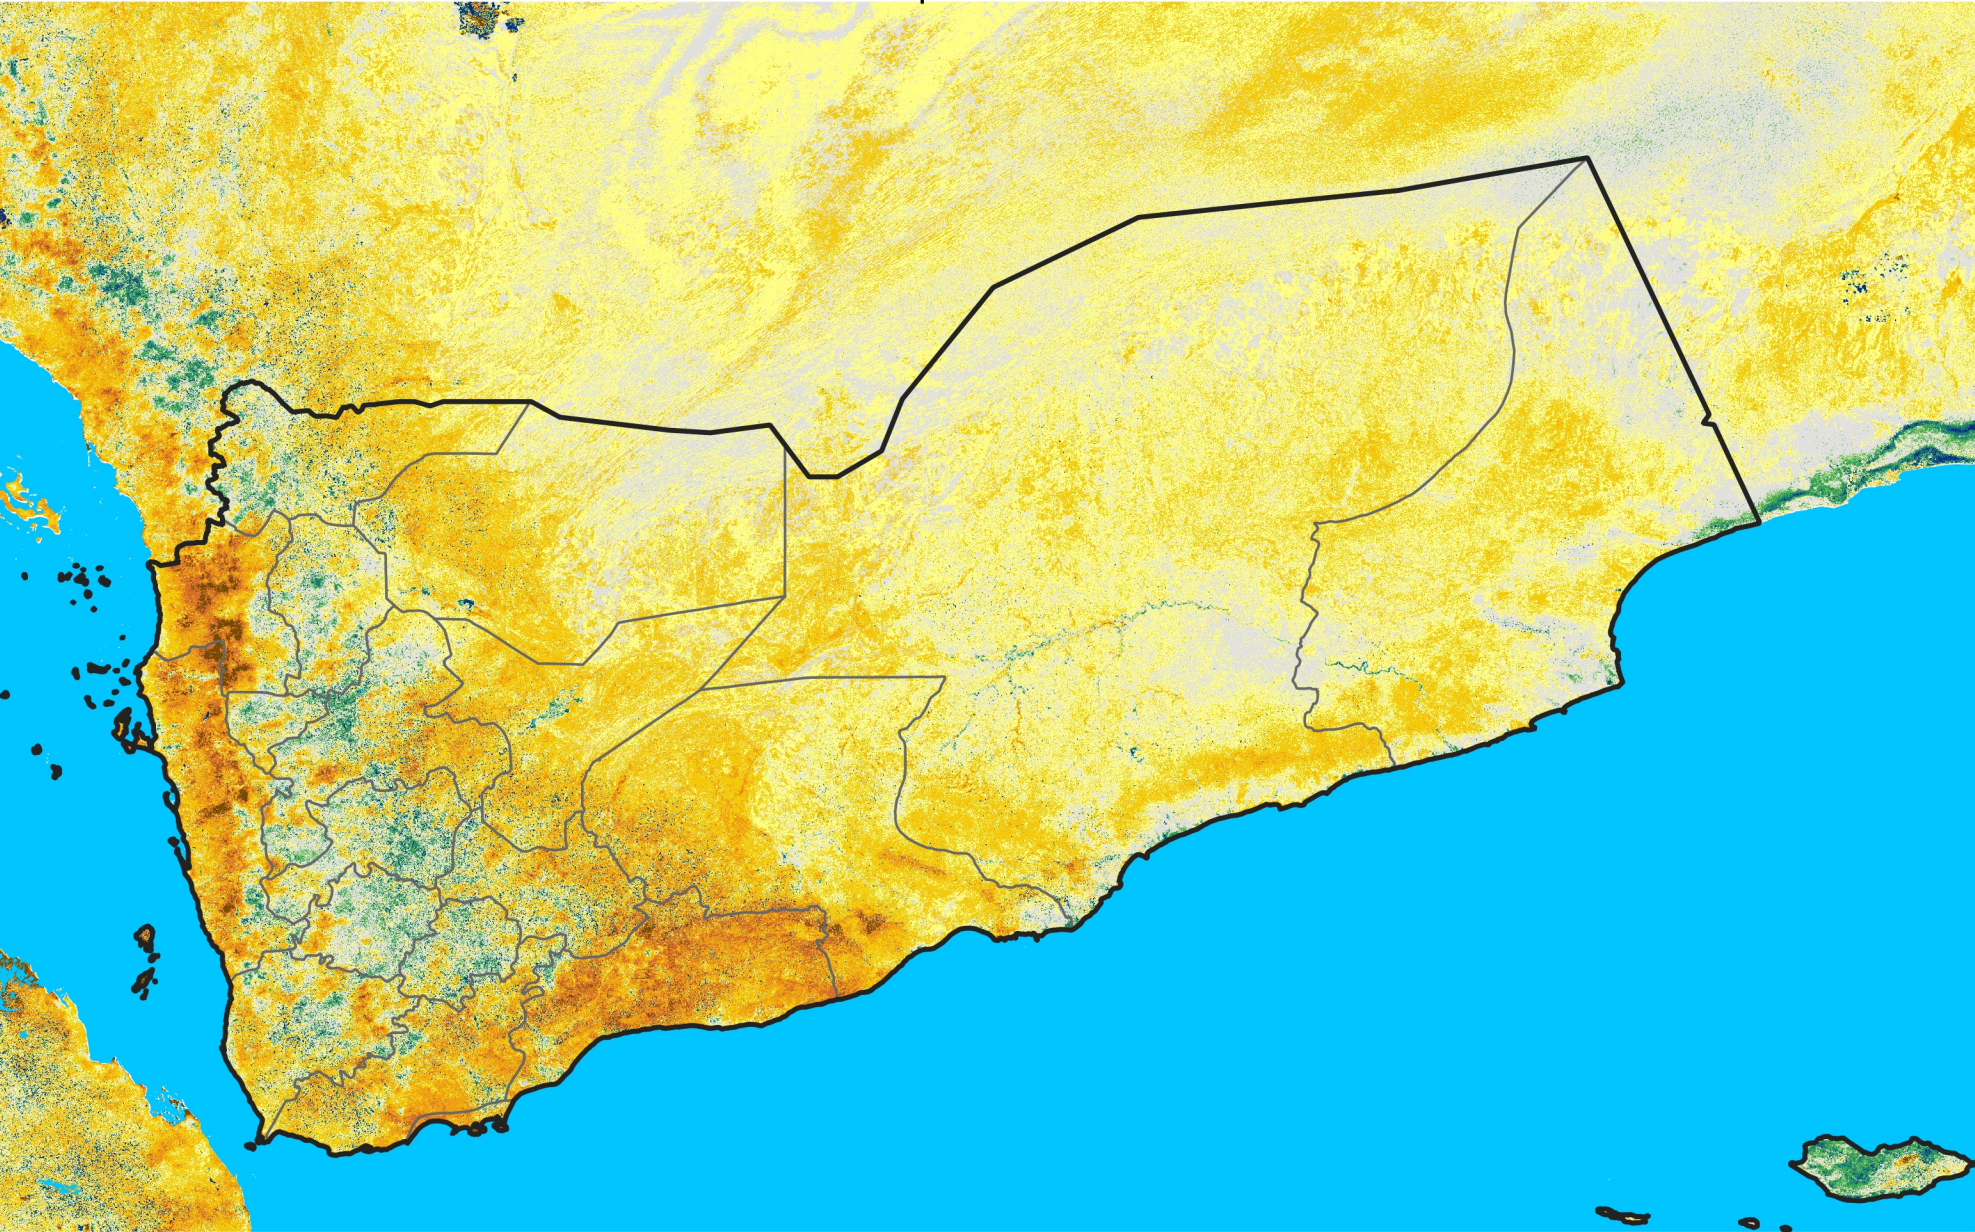

Yemen

Percent of Mean NDVI

2018 / mean (2003 - 2022)

Period 26 / September 11 - 20, 2018

Percent of Normal