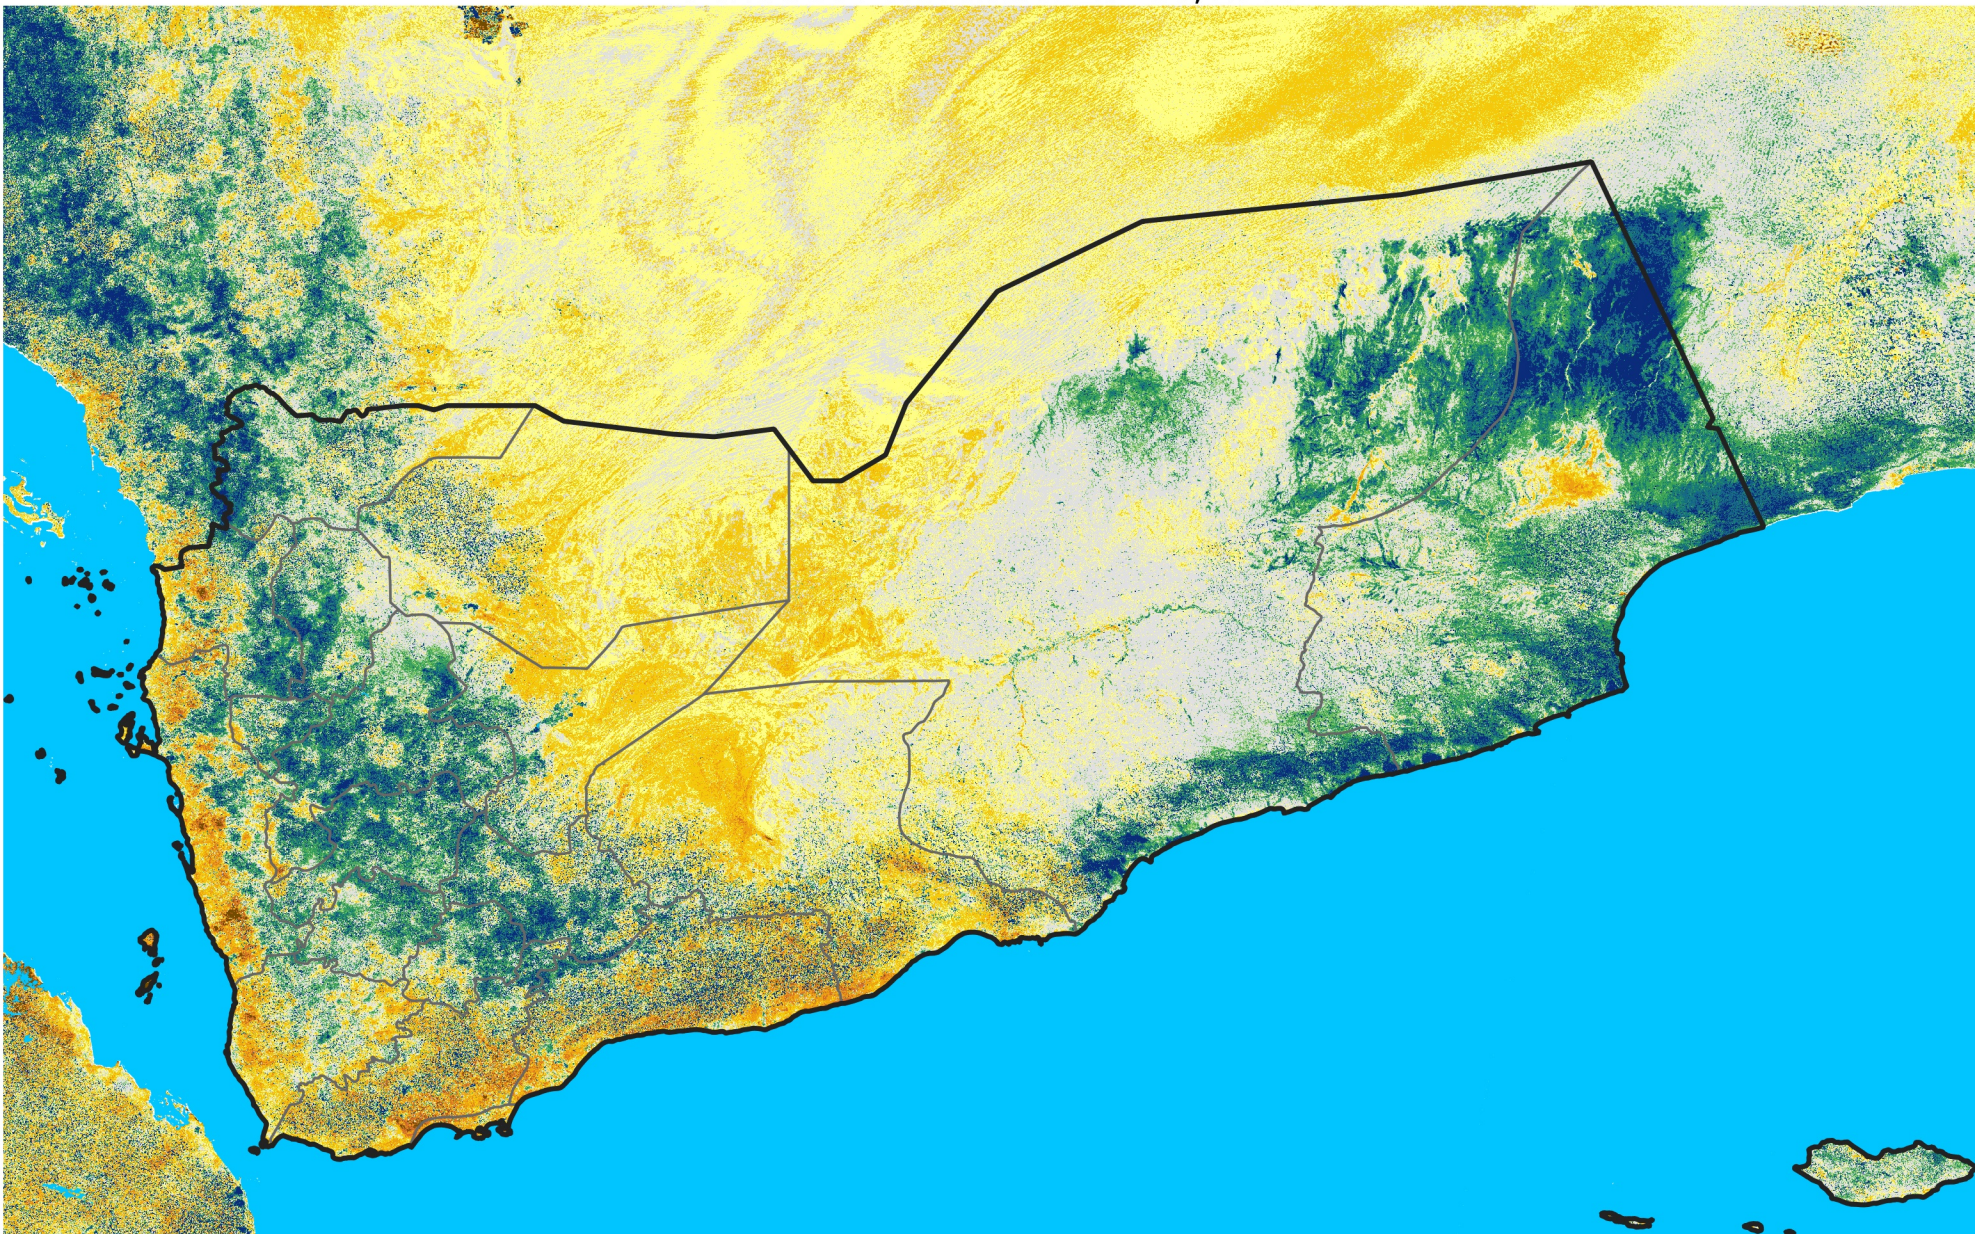

Yemen

Percent of Mean NDVI

2018 / mean (2003 - 2022)

Period 33 / November 21 - 30, 2018

Percent of Normal