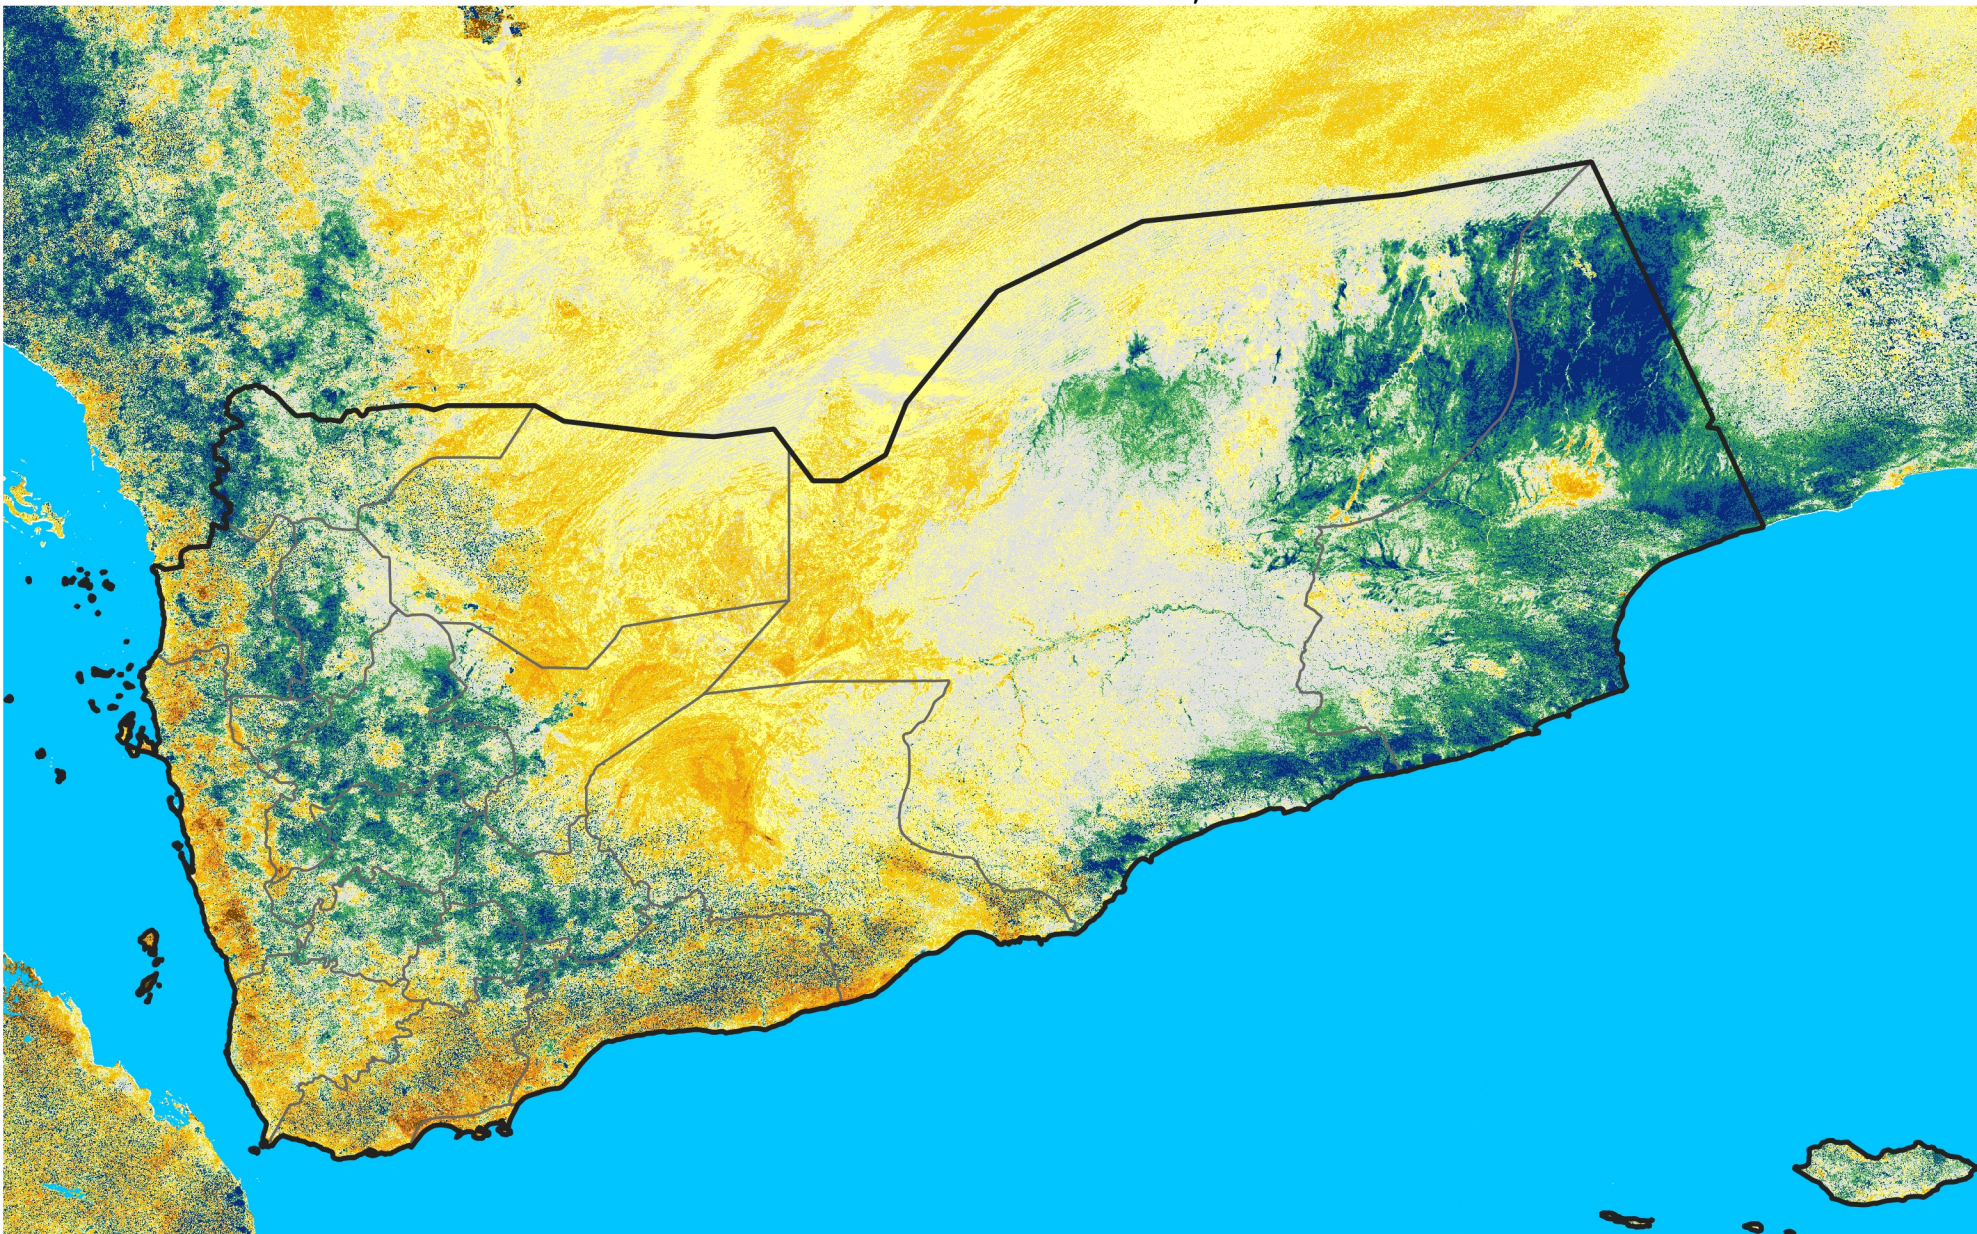

Yemen

Percent of Mean NDVI

2018 / mean (2003 - 2022)

Period 34 / December 01 - 10, 2018

Percent of Normal