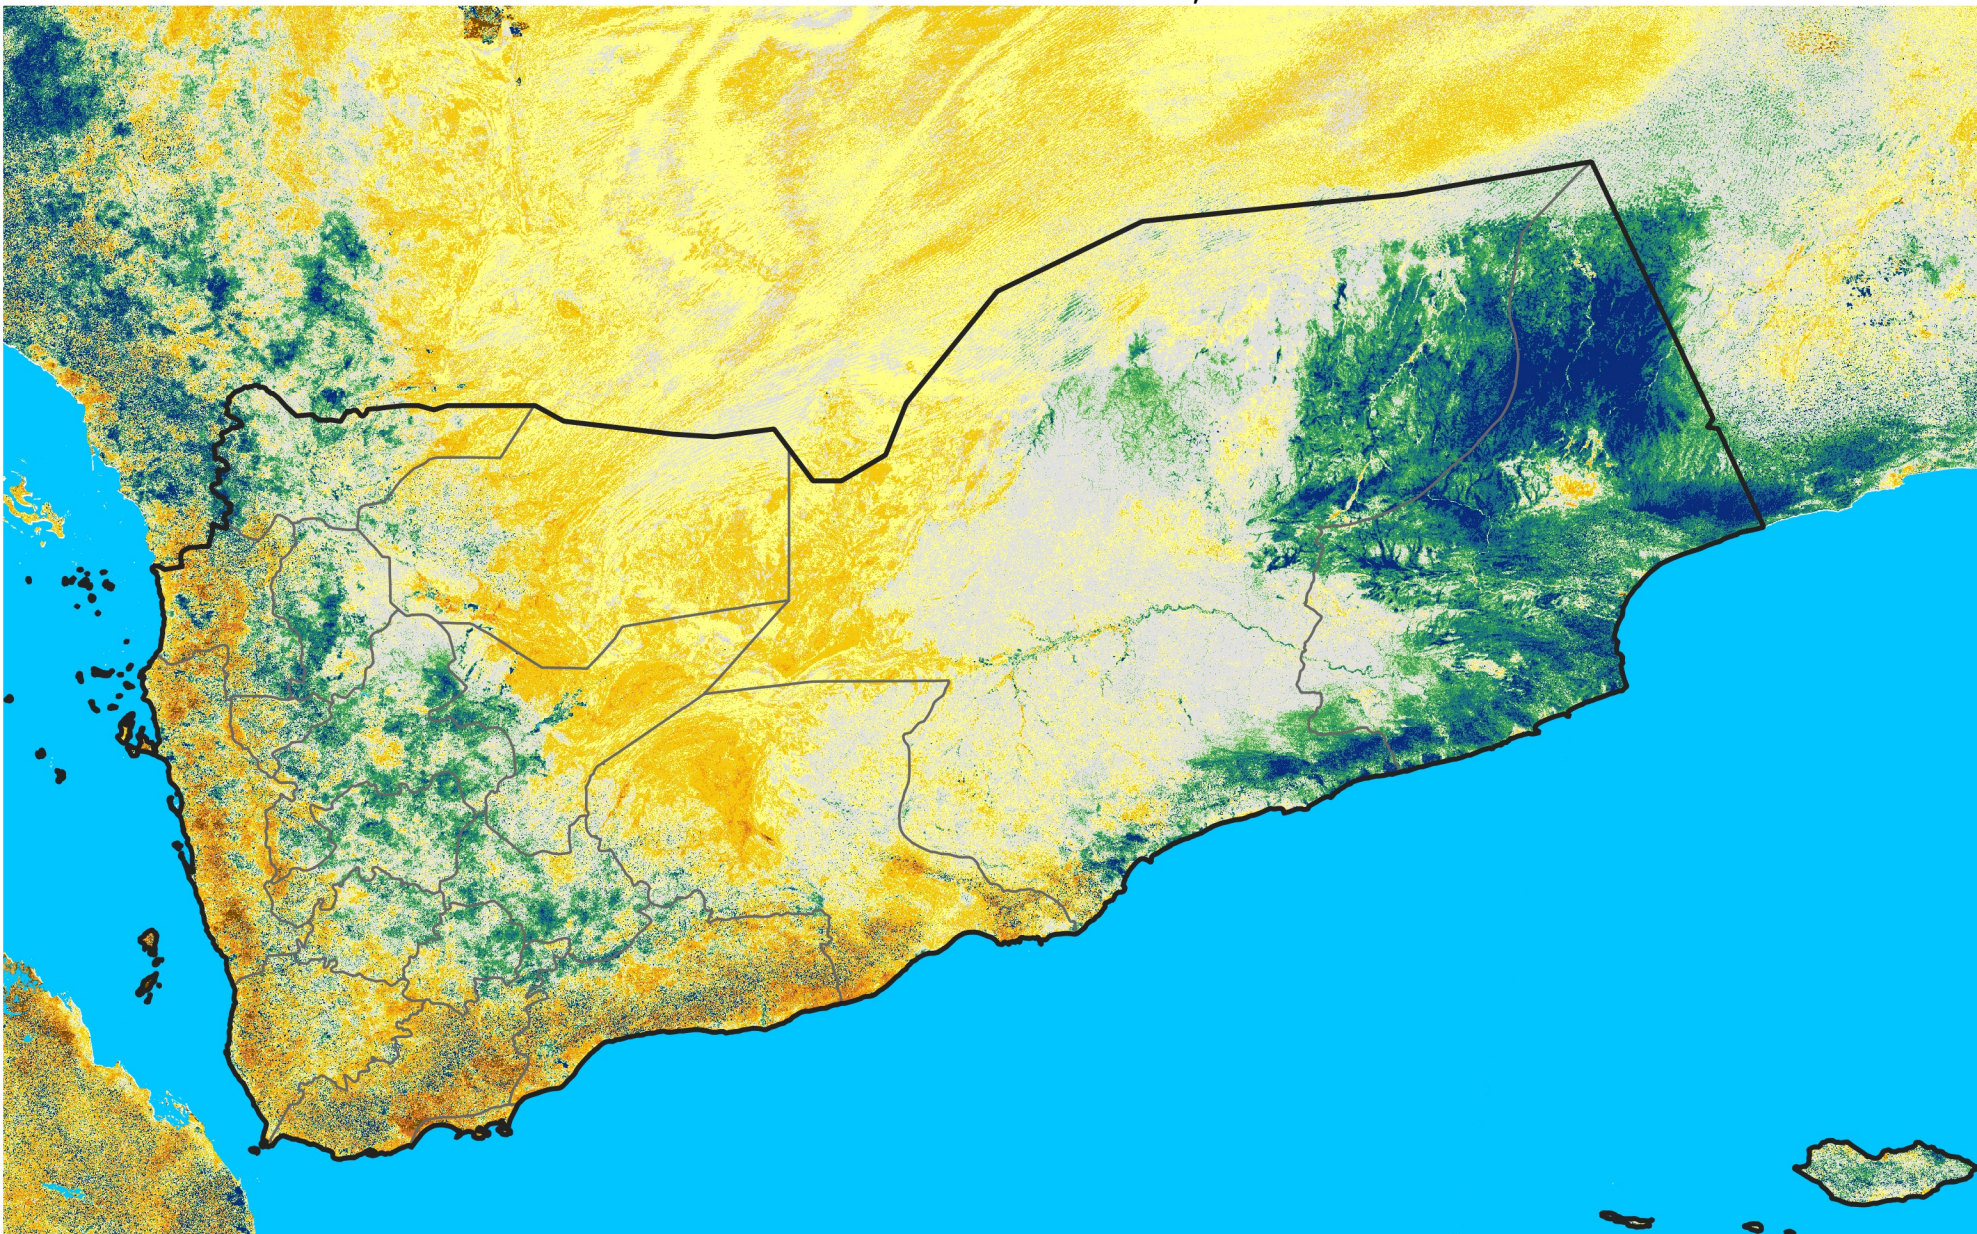

Yemen

Percent of Mean NDVI

2018 / mean (2003 - 2022)

Period 36 / December 21 - 31, 2018

Percent of Normal