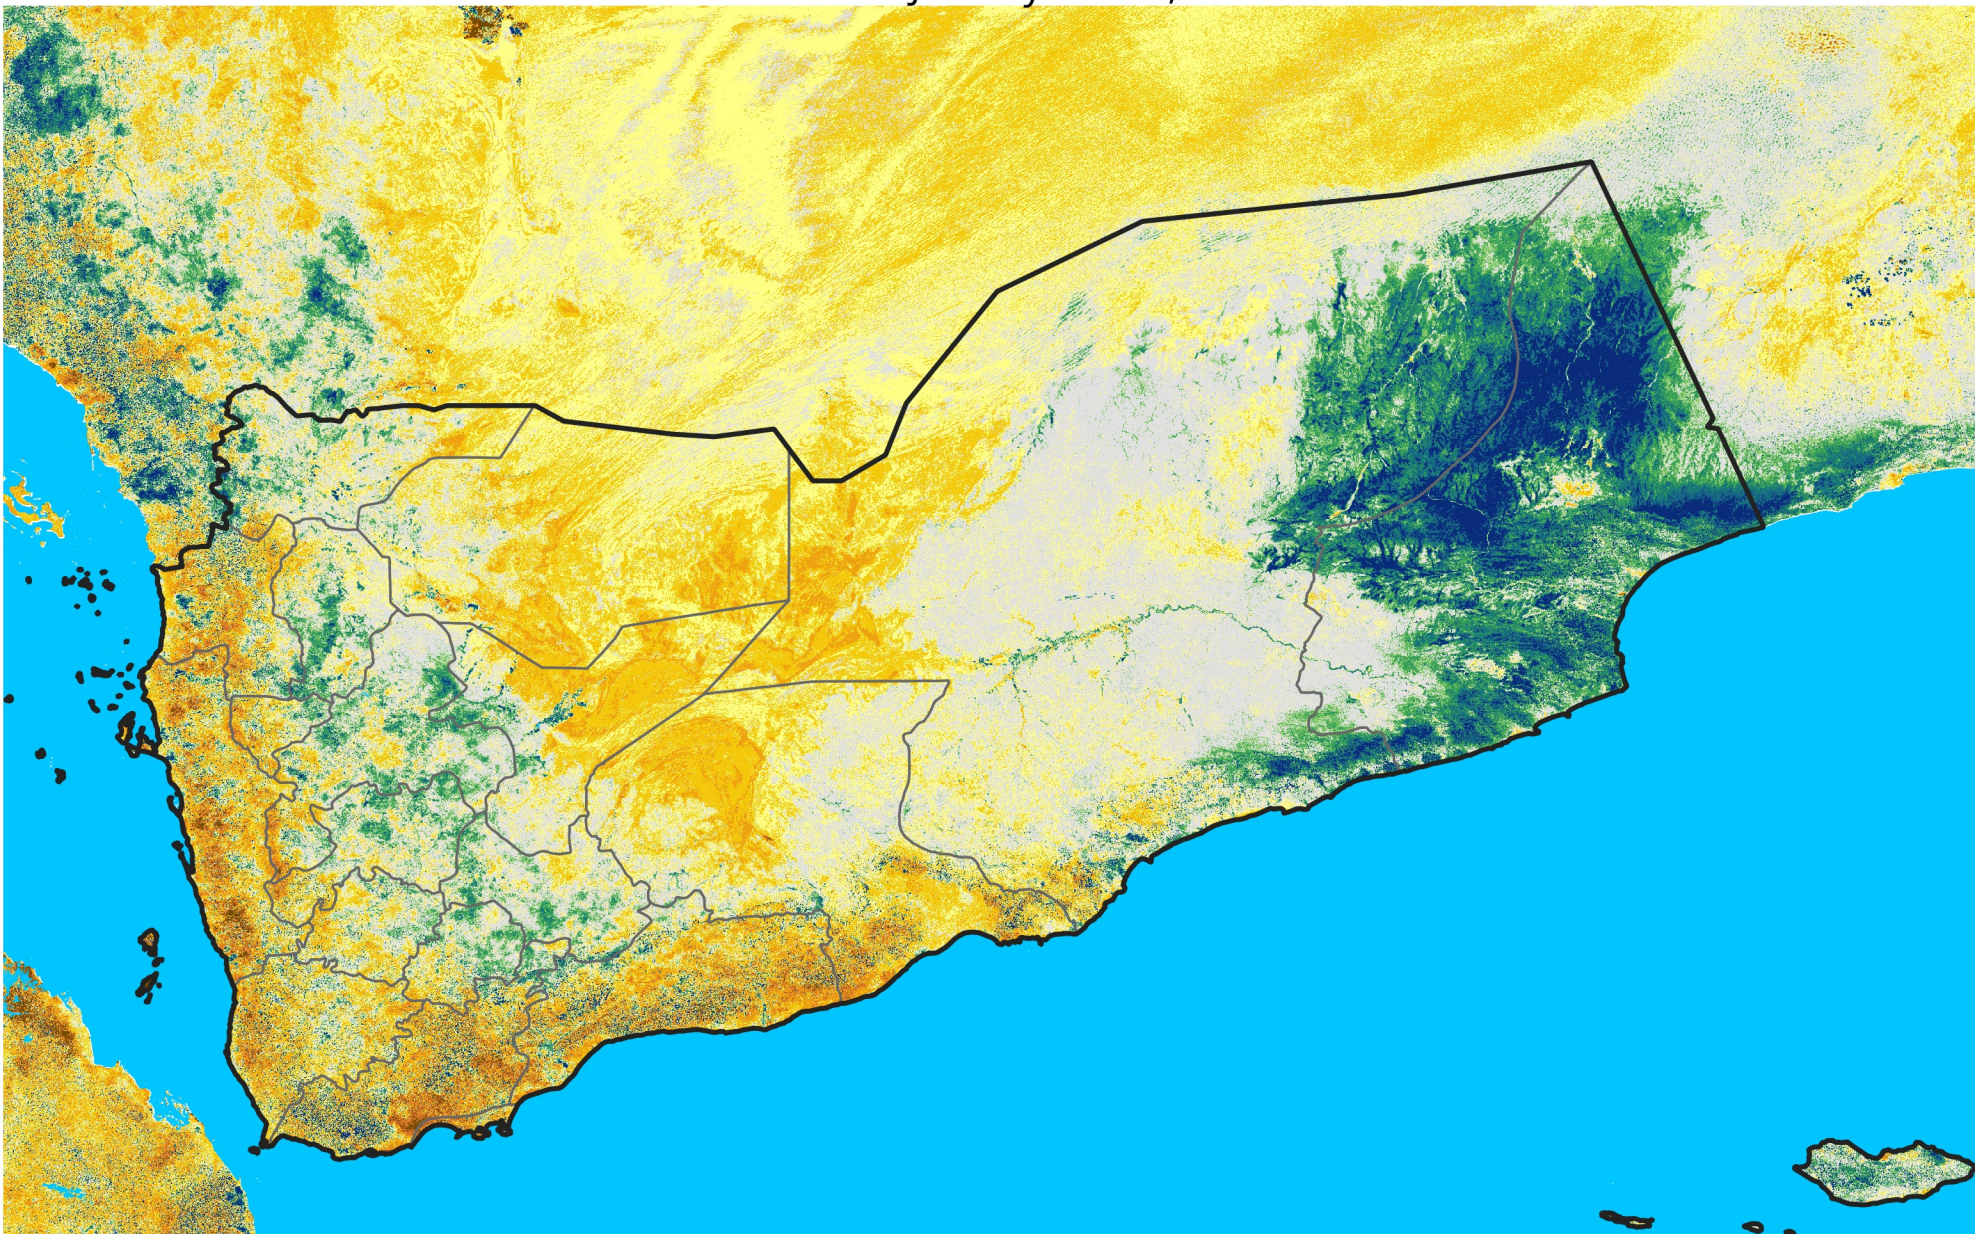

Yemen

Percent of Mean NDVI

2019 / mean (2003 - 2022)

Period 02 / January 11 - 20, 2019

Percent of Normal