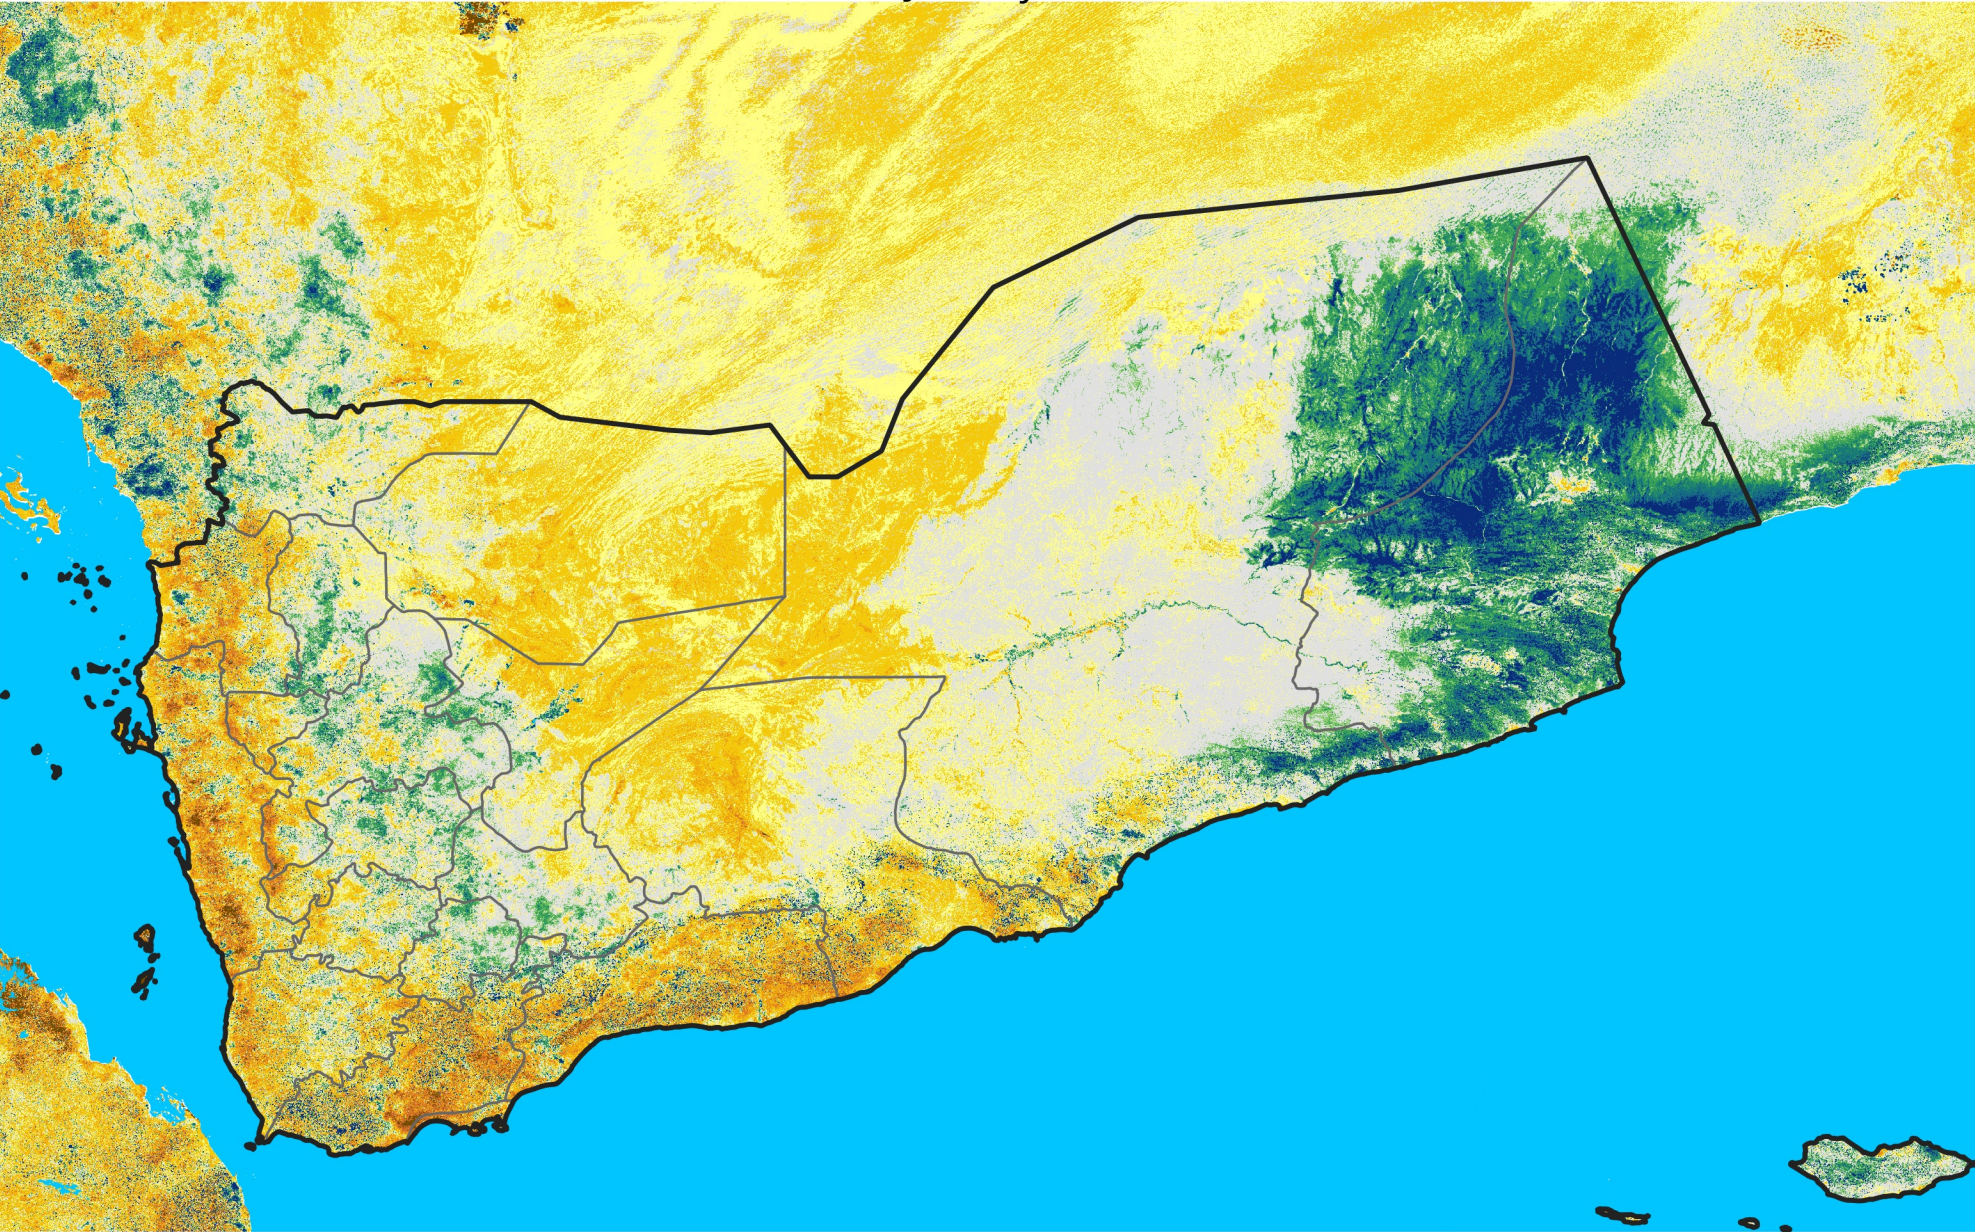

Yemen

Percent of Mean NDVI

2019 / mean (2003 - 2022)

Period 03 / January 21 - 31, 2019

Percent of Normal