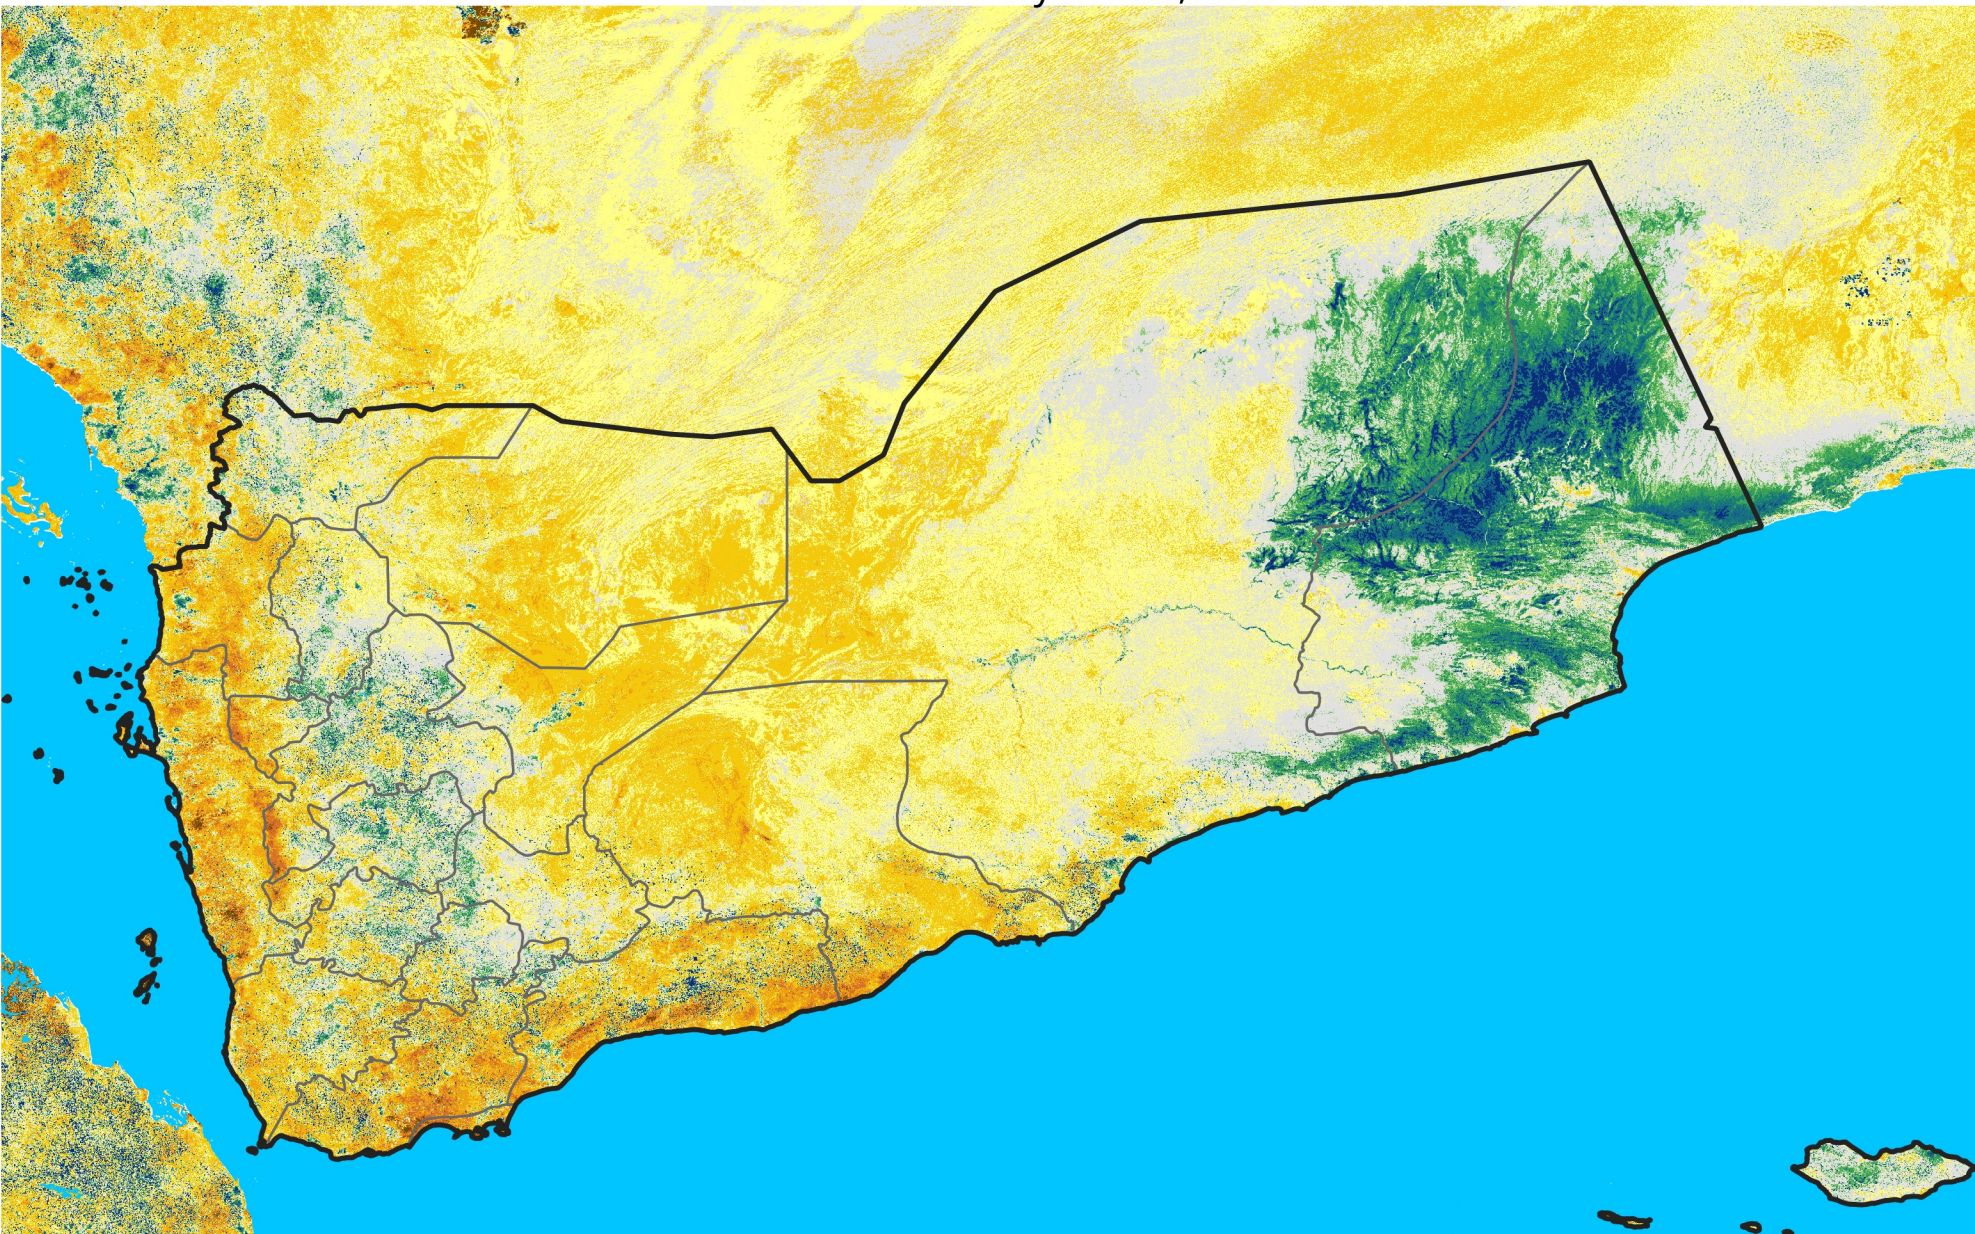

Yemen

Percent of Mean NDVI

2019 / mean (2003 - 2022)

Period 06 / February 21 - 28, 2019

Percent of Normal