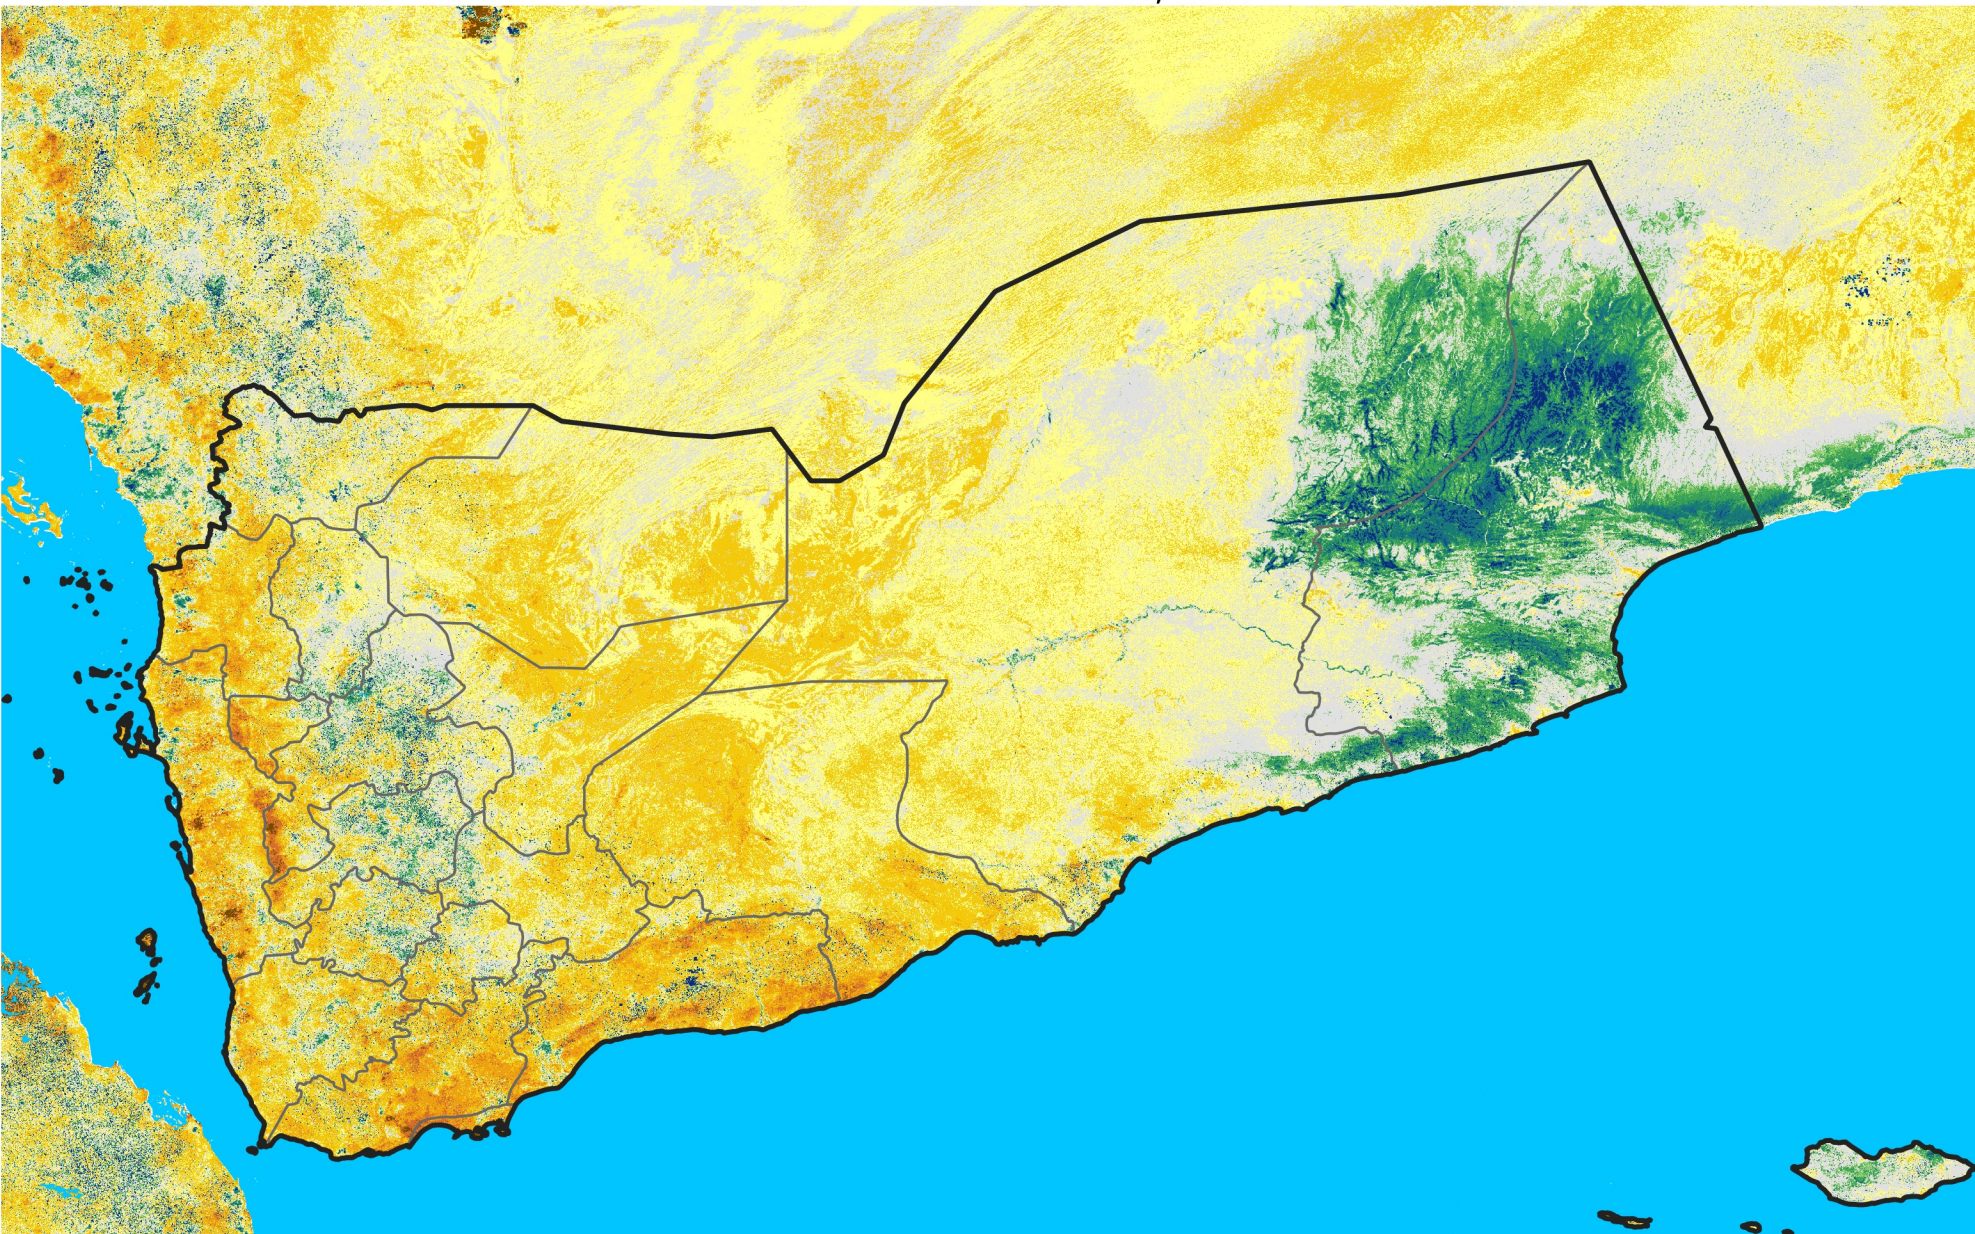

Yemen

Percent of Mean NDVI

2019 / mean (2003 - 2022)

Period 08 / March 11 - 20, 2019

Percent of Normal