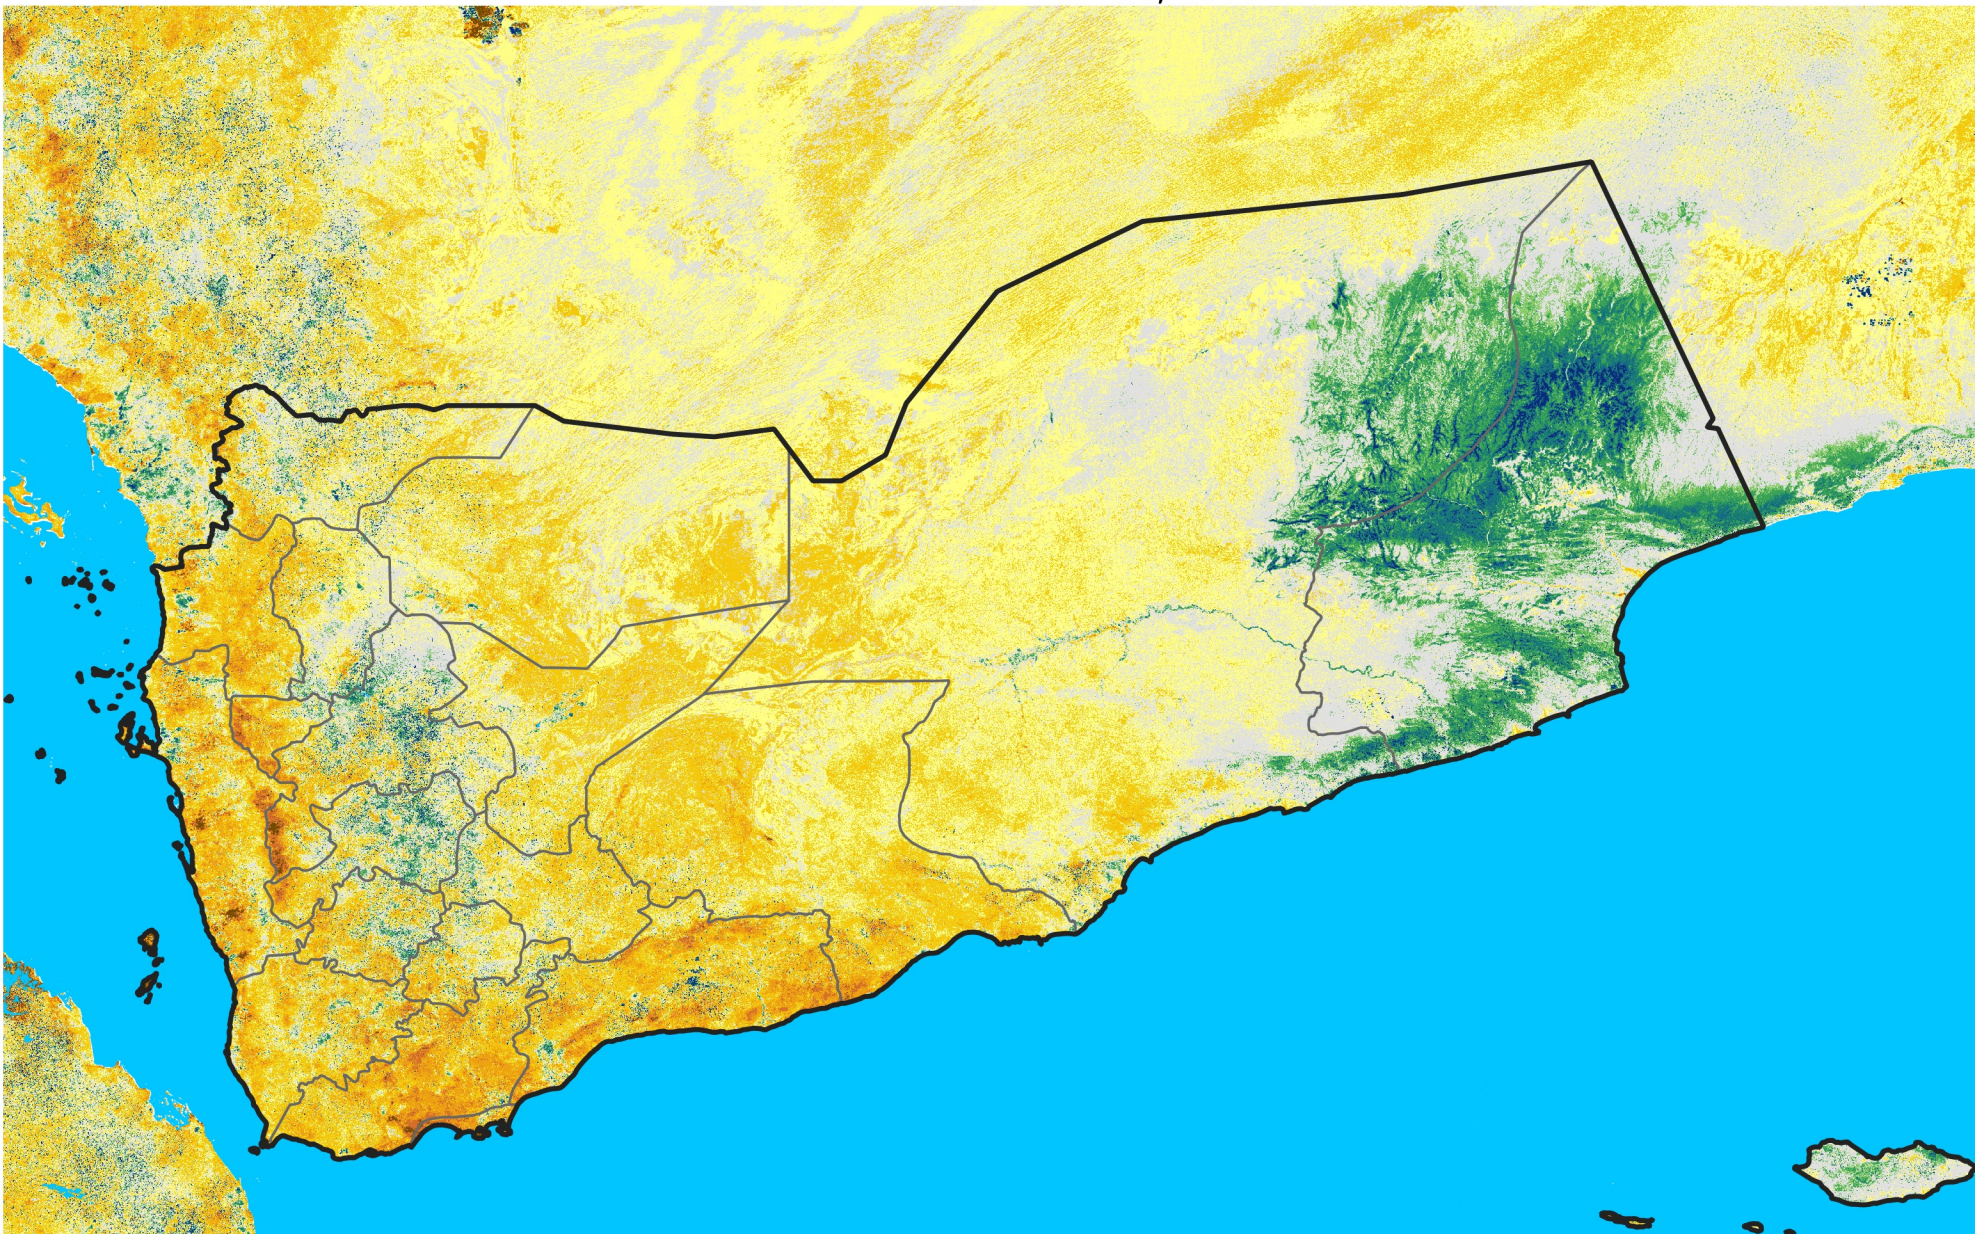

Yemen

Percent of Mean NDVI

2019 / mean (2003 - 2022)

Period 09 / March 21 - 31, 2019

Percent of Normal