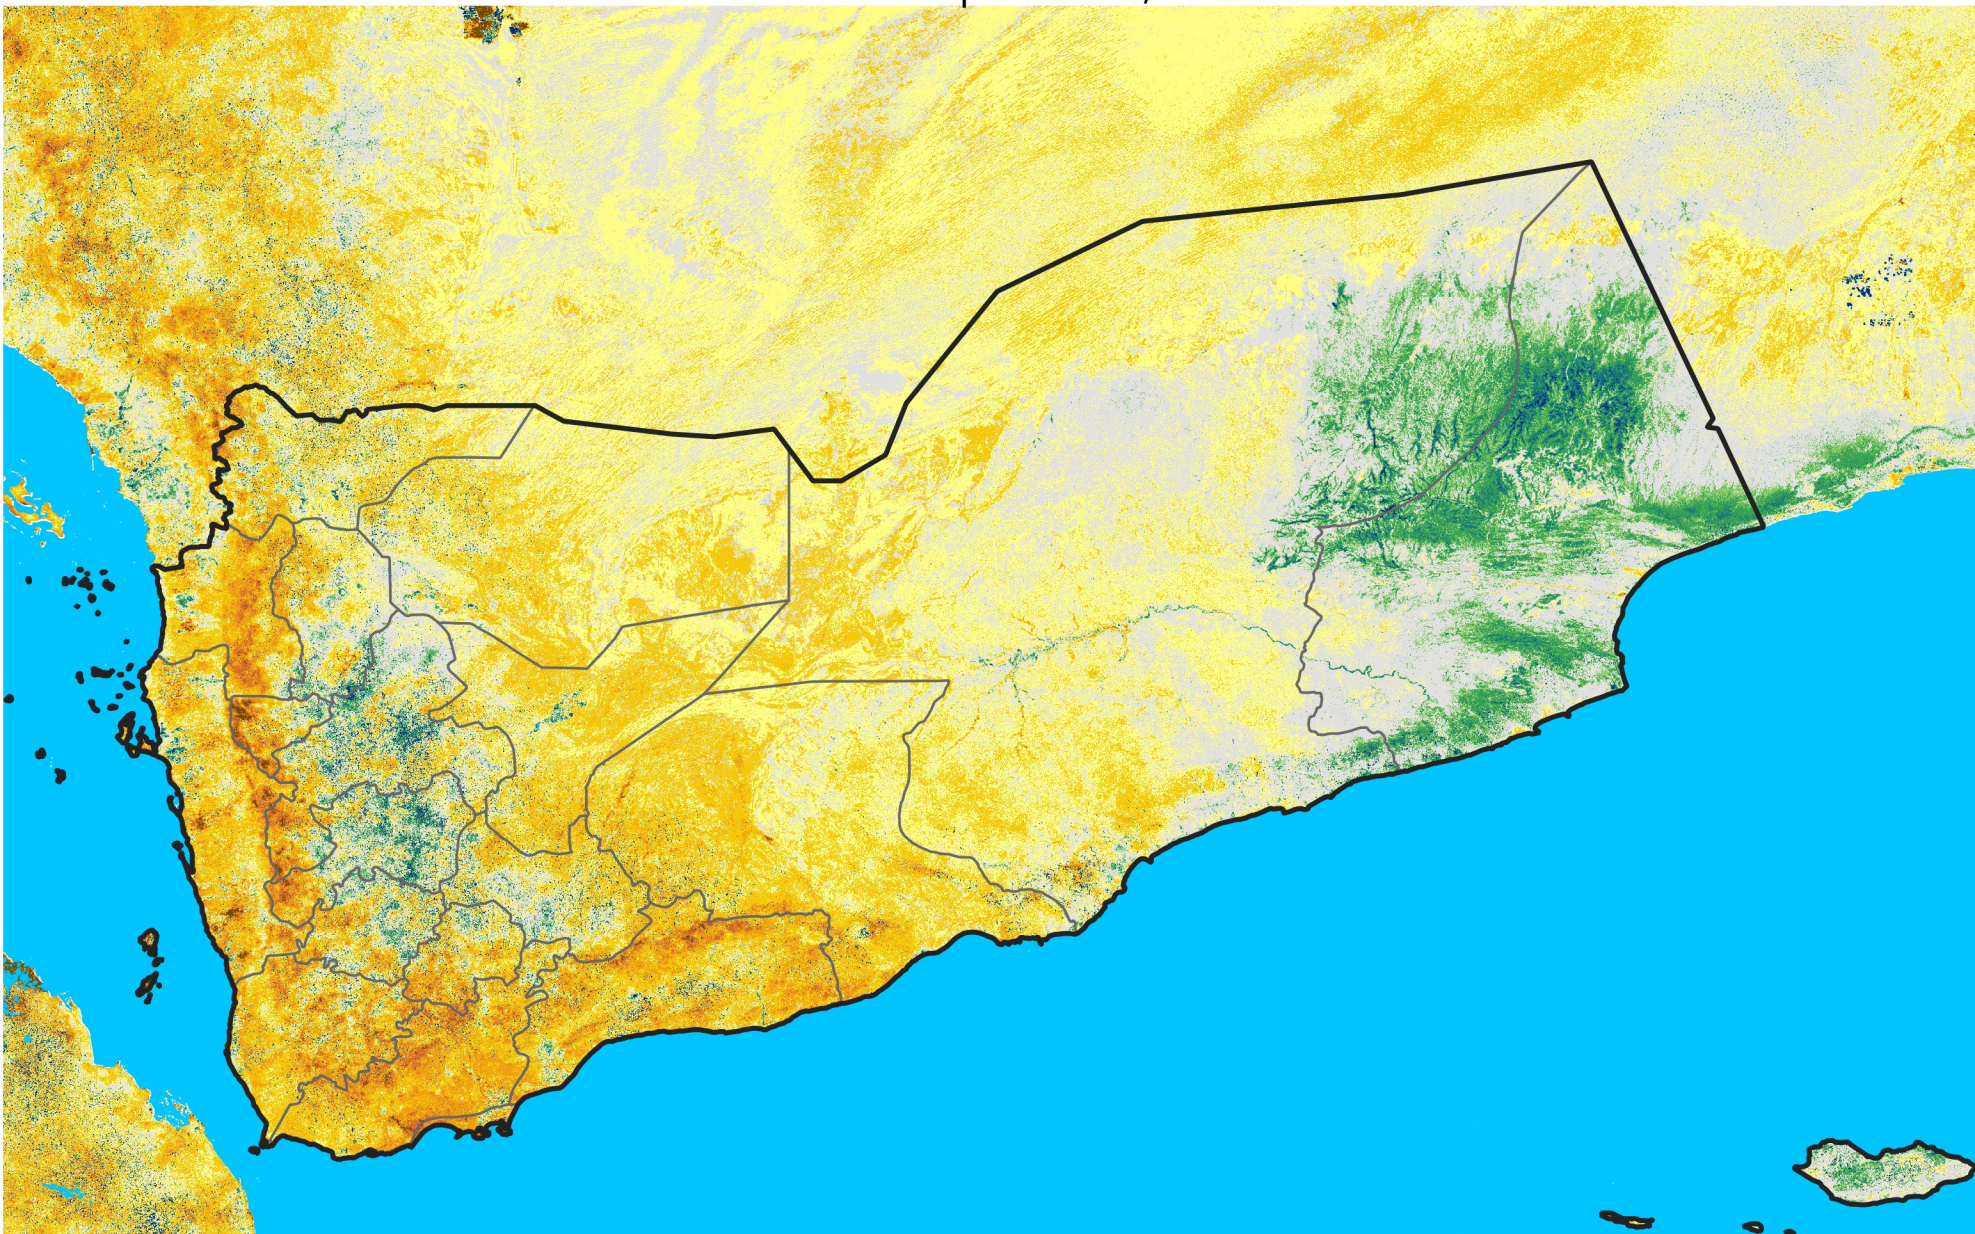

Yemen

Percent of Mean NDVI

2019 / mean (2003 - 2022)

Period 12 / April 21 - 30, 2019

Percent of Normal