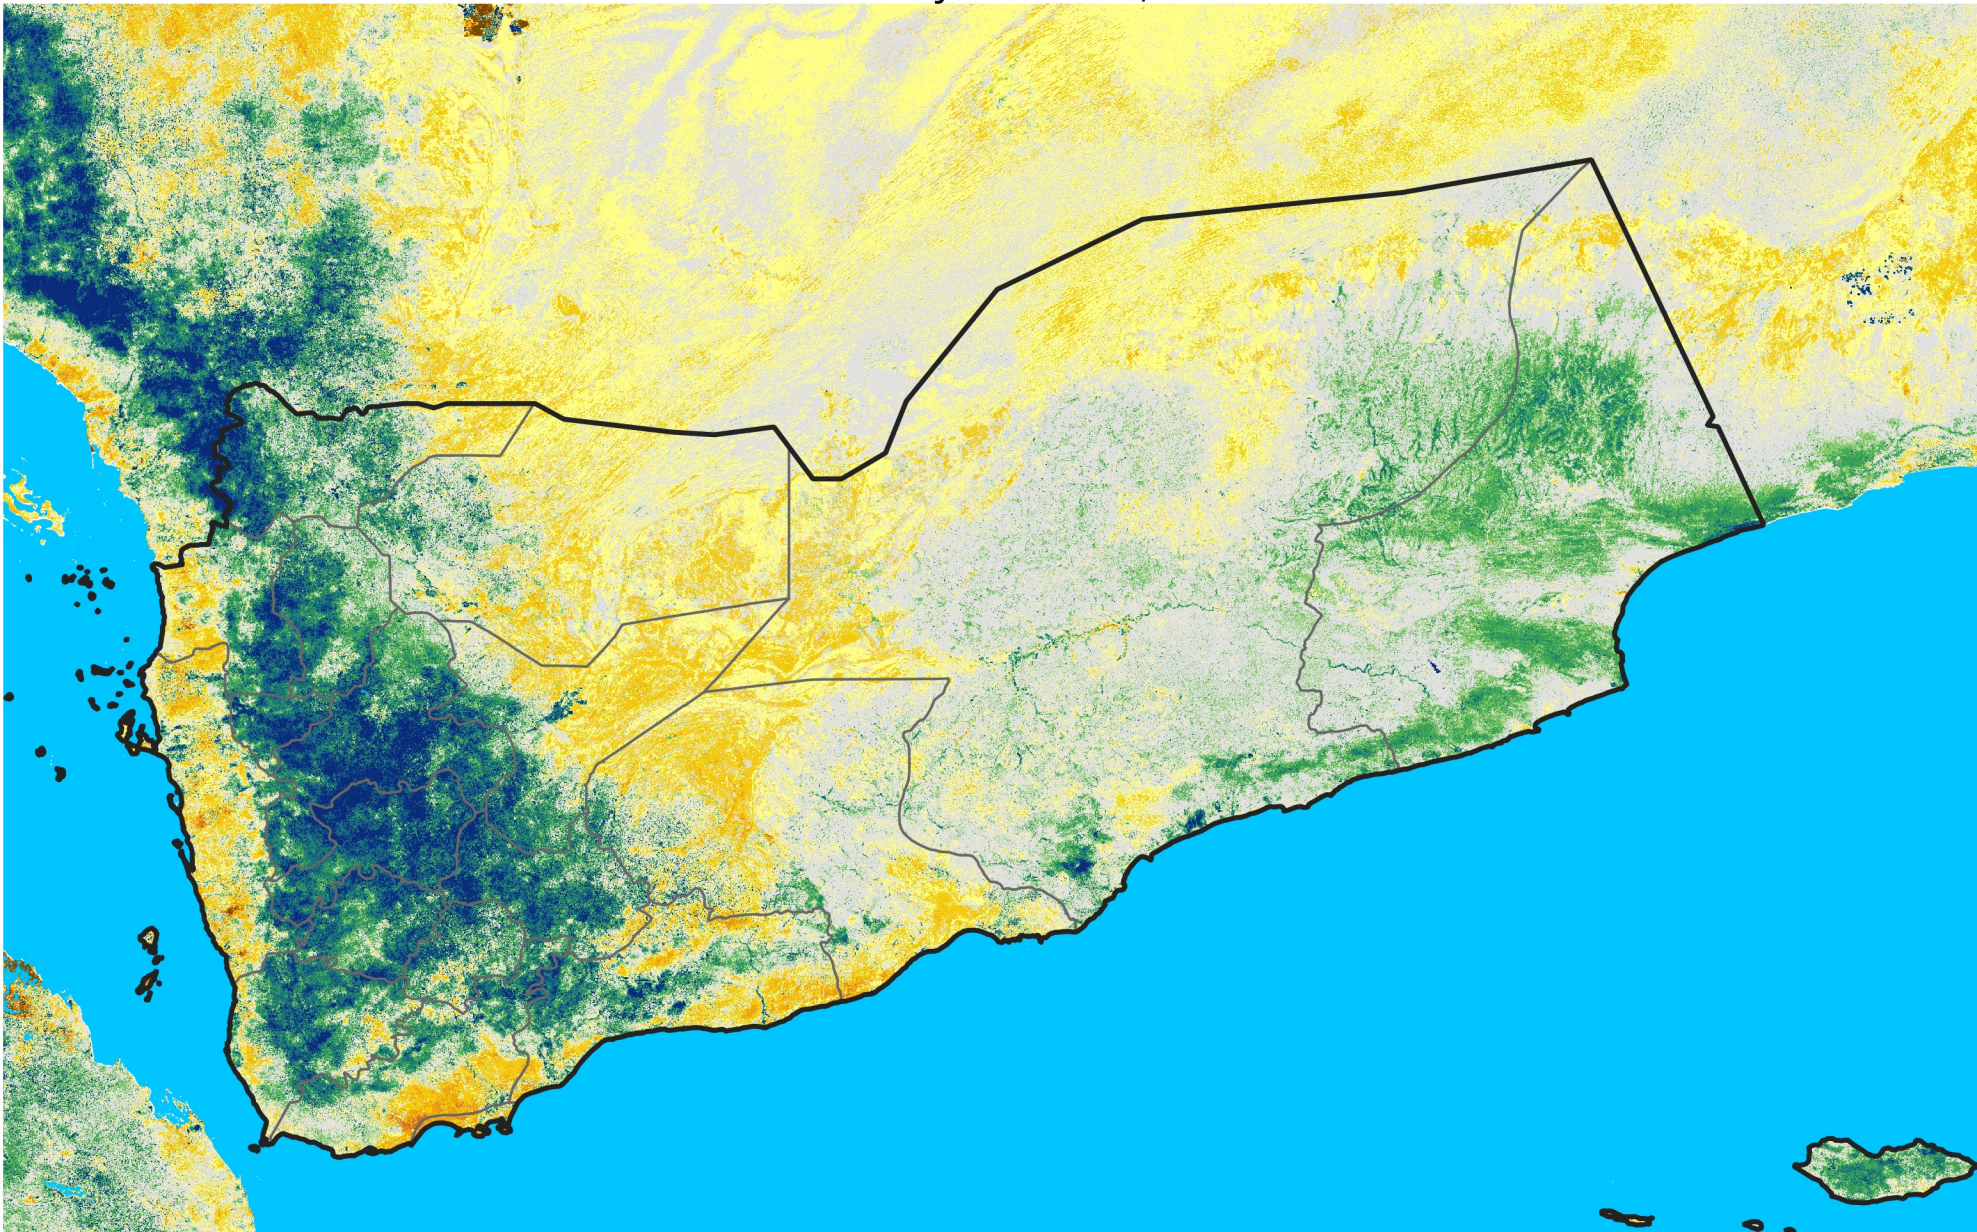

Yemen

Percent of Mean NDVI

2019 / mean (2003 - 2022)

Period 17 / June 11 - 20, 2019

Percent of Normal