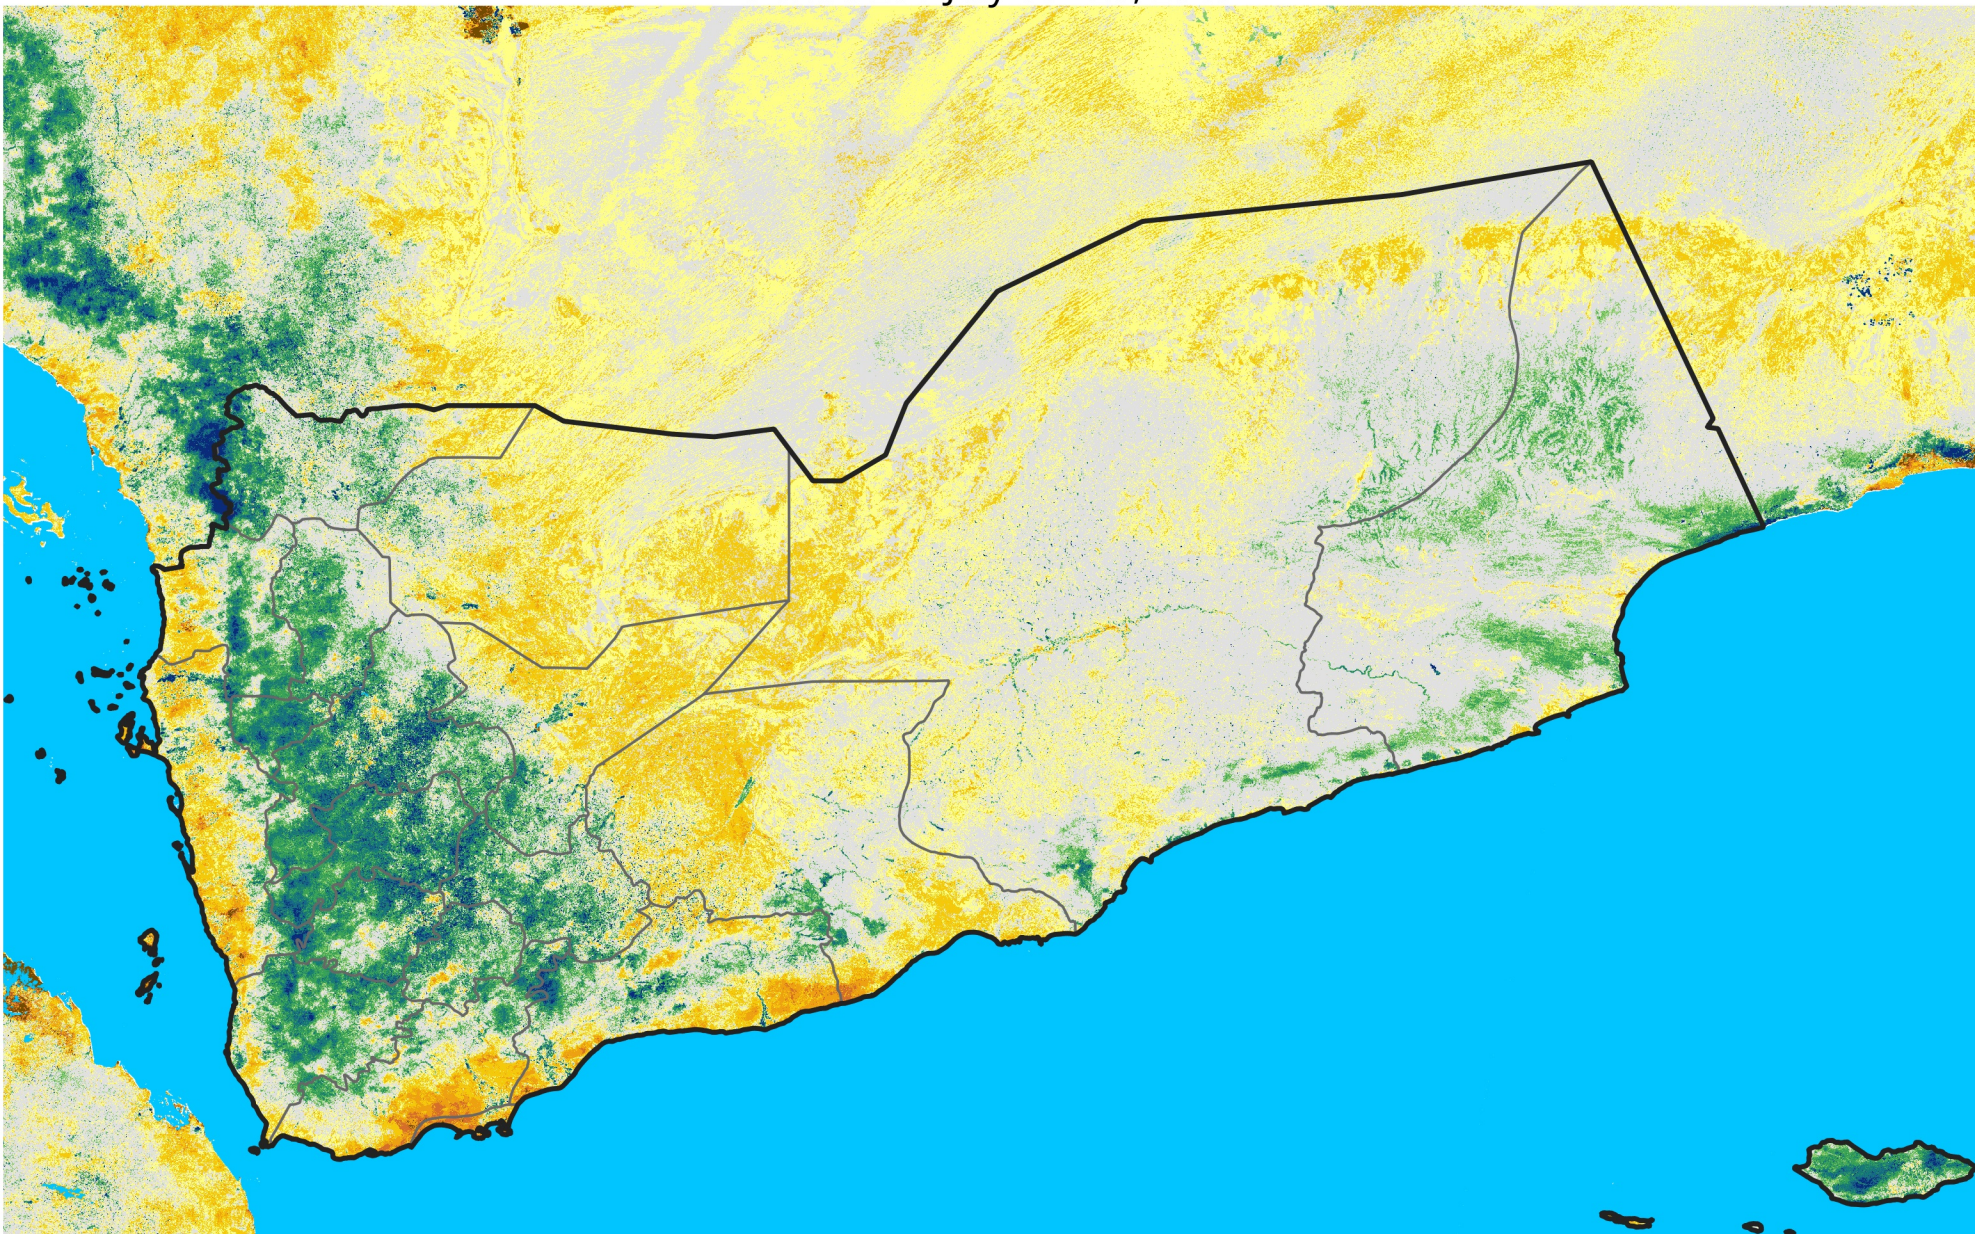

Yemen

Percent of Mean NDVI

2019 / mean (2003 - 2022)

Period 20 / July 11 - 20, 2019

Percent of Normal