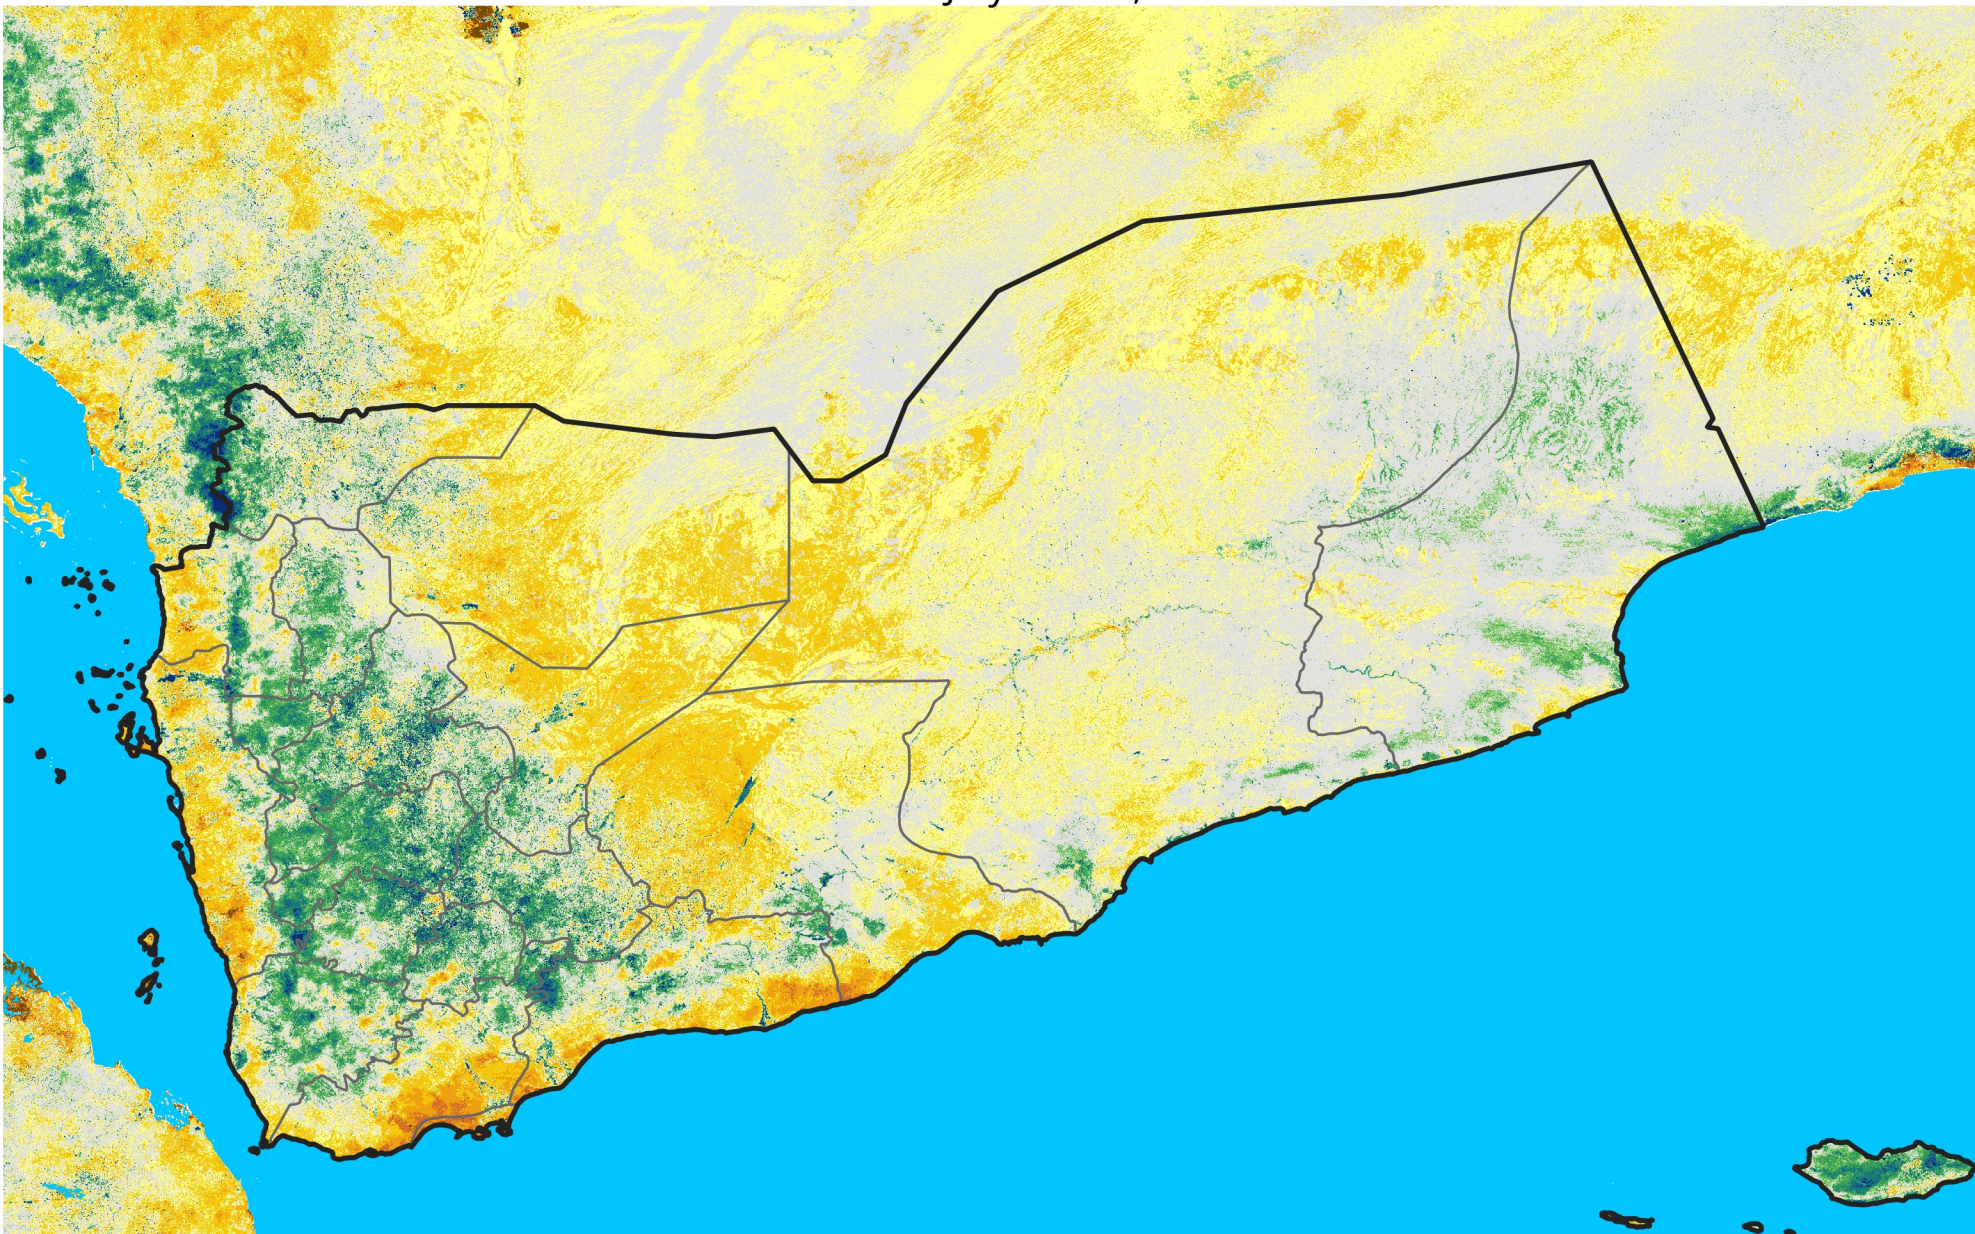

Yemen

Percent of Mean NDVI

2019 / mean (2003 - 2022)

Period 21 / July 21 - 31, 2019

Percent of Normal