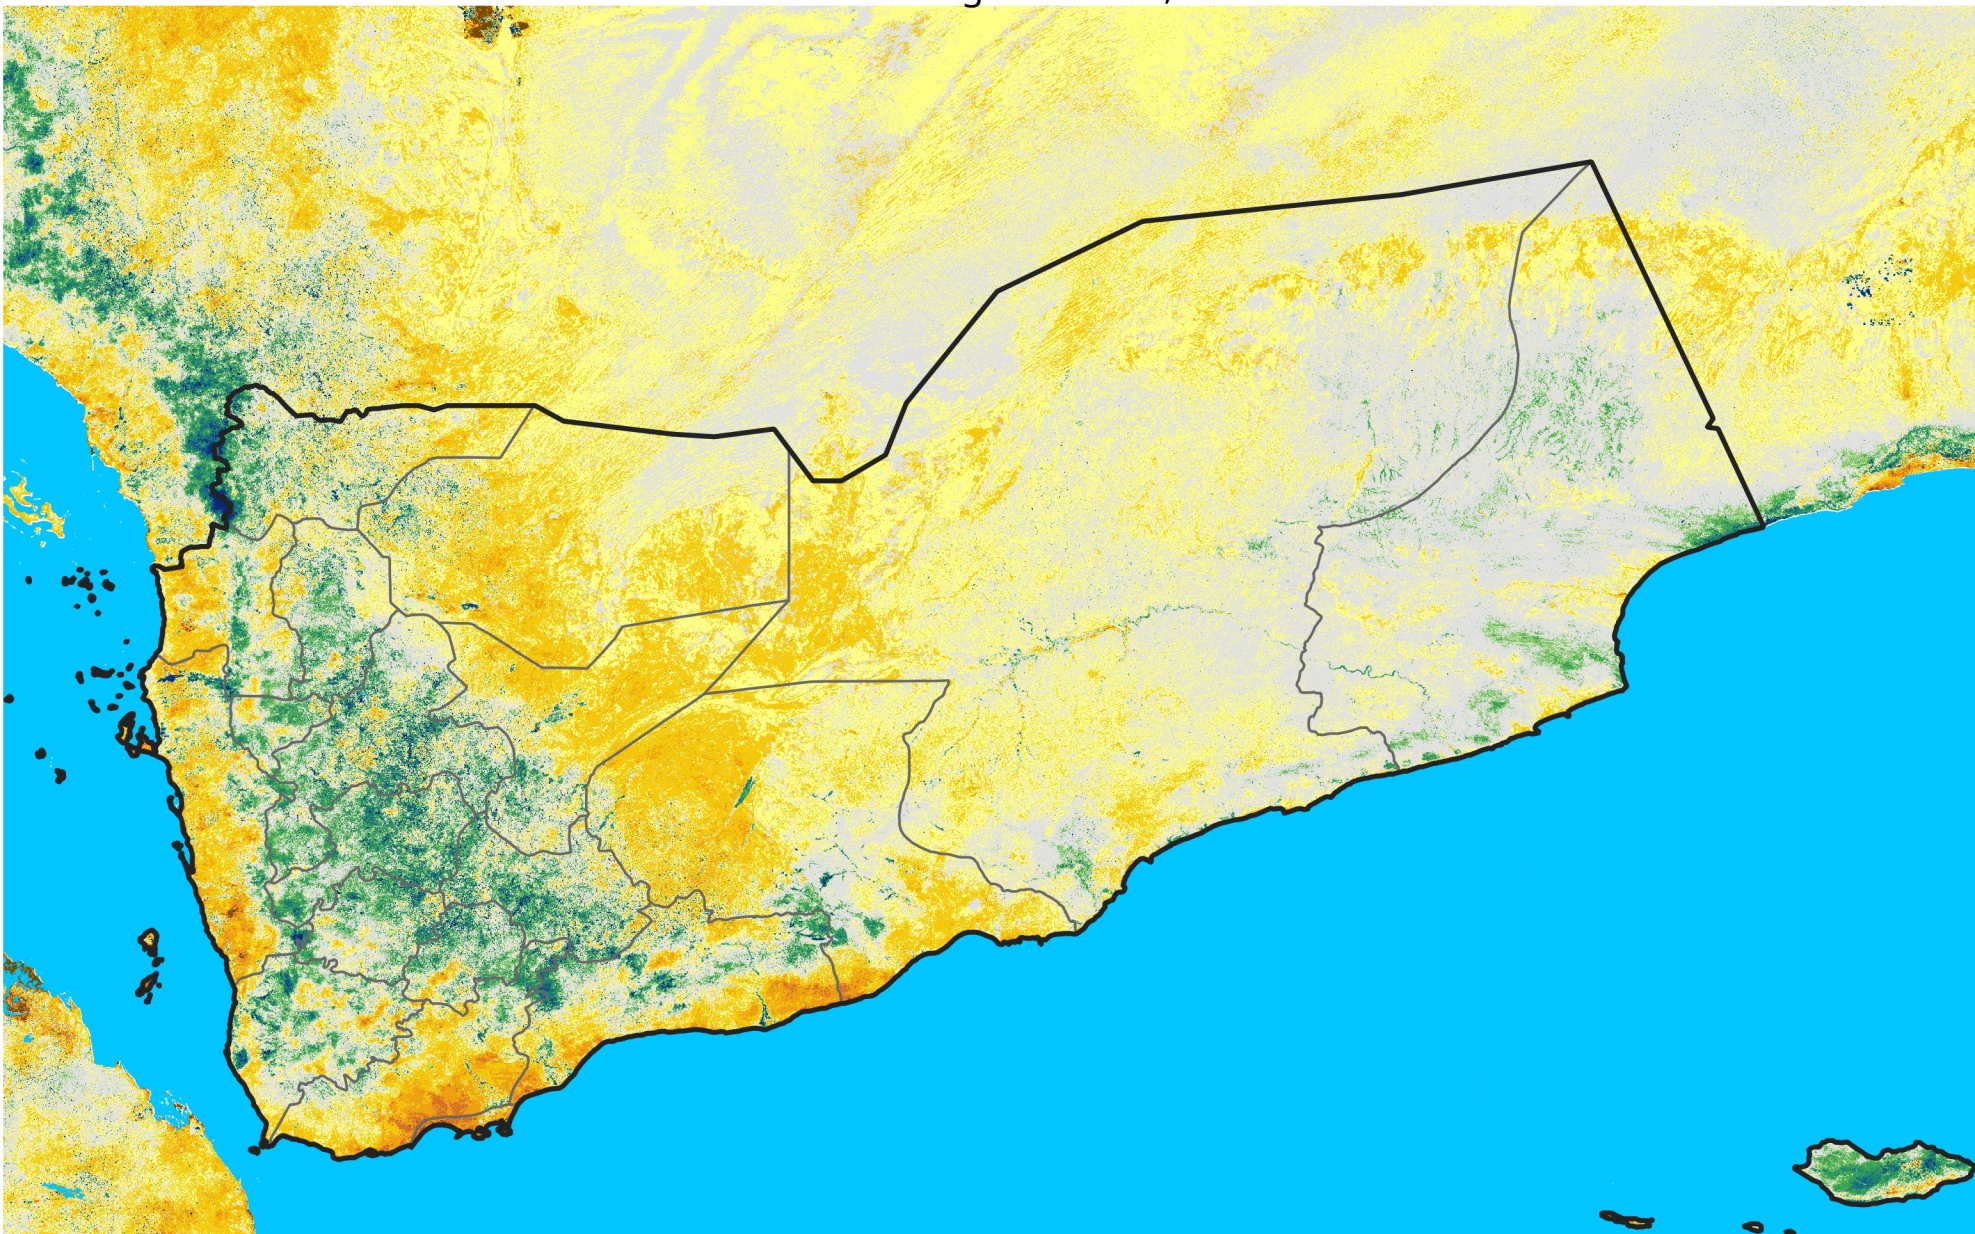

Yemen

Percent of Mean NDVI

2019 / mean (2003 - 2022)

Period 22 / August 01 - 10, 2019

Percent of Normal