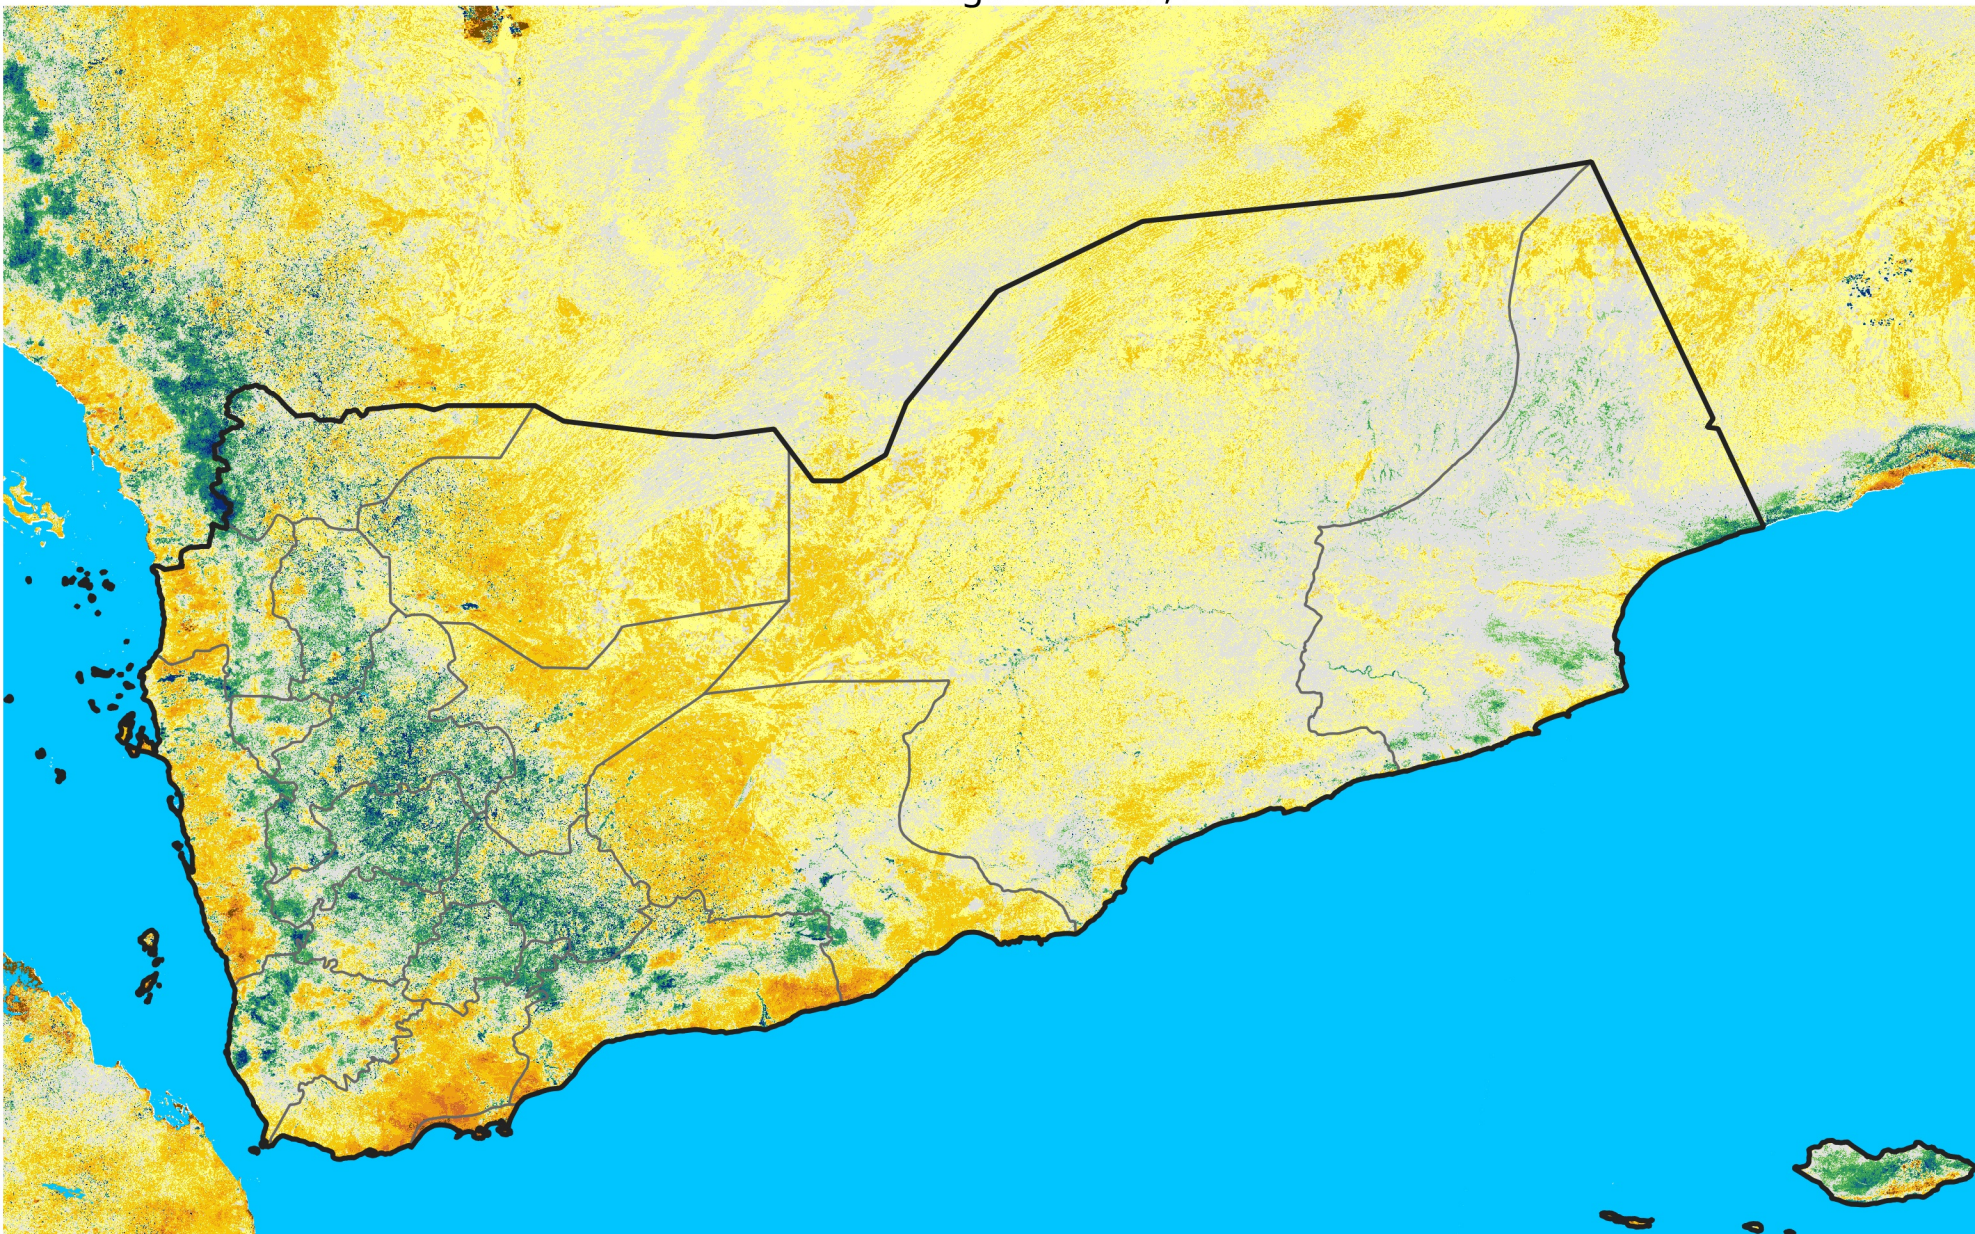

Yemen

Percent of Mean NDVI

2019 / mean (2003 - 2022)

Period 23 / August 11 - 20, 2019

Percent of Normal